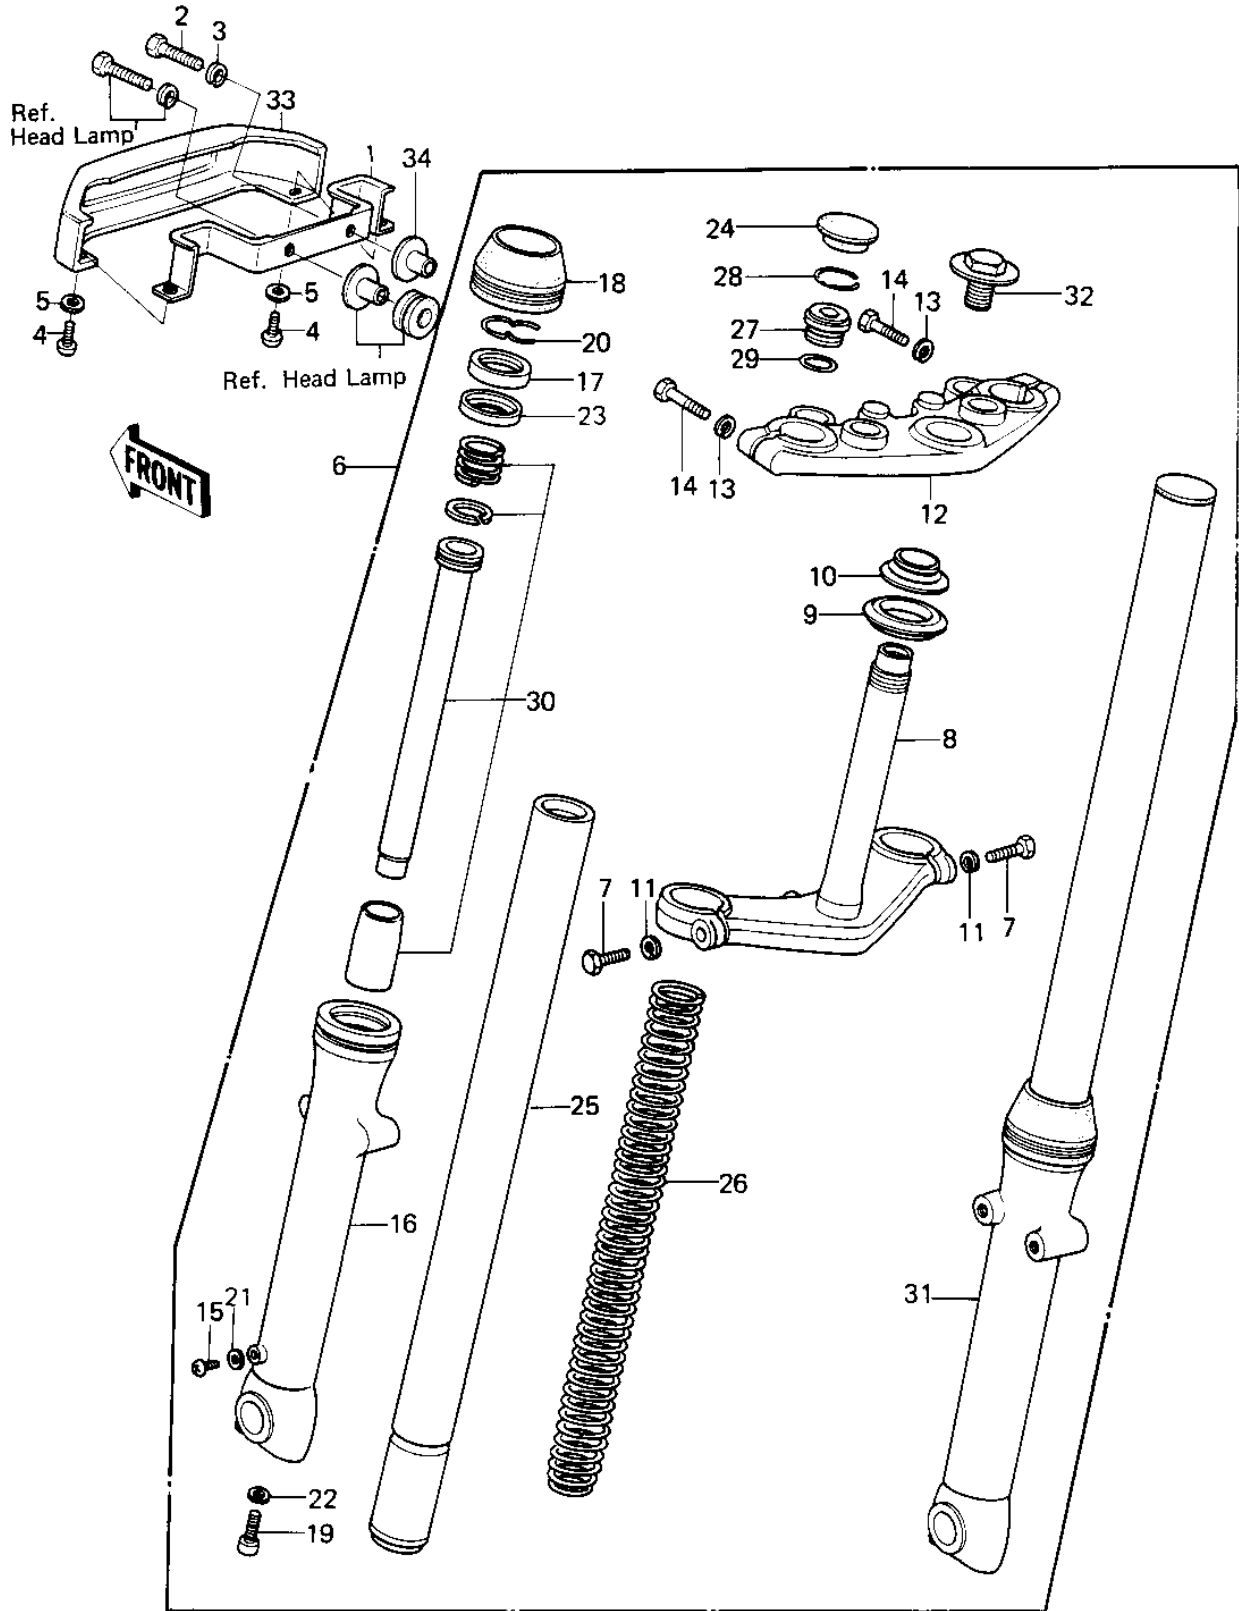

1980 KZ250 PARTS DIAGRAM

FRONT FORK ('80 D1)

1980 KZ250 PARTS LIST

FRONT FORK ('80 D1)

ITEM NAME	PART NUMBER	QUANTITY
BRACKET,FORK COVER (Ref # 1)	11034-1698	1
BOLT-UPSET (Ref # 2)	112G0625	1
WASHER SPRING 6MM (Ref # 3)	461F0600	1
SCREW PAN HEAD 4X10 (Ref # 4)	220B0410	1
WASHER PLAIN 4MM (Ref # 5)	410B0400	1
FORK-FRONT (Ref # 6)	44001-1114	1
BOLT,HEX HEAD 10X35 (Ref # 7)	92001-1252	1
STEM,STEERING (Ref # 8)	44037-1036	1
SEAL,STEERING STEM (Ref # 9)	44010-027	1
CONE STERNG BERG LOW (Ref # 10)	92047-010	1
WASHER SPRING 10MM (Ref # 11)	461F1000	1
HEAD,STEERING STEM (Ref # 12)	44039-078	1
WASHER SPRING 8MM (Ref # 13)	461F0800	1
BOLT,HEX HEAD,8X40 (Ref # 14)	92001-1063	1
SCREW PAN HEAD 4X6 (Ref # 15)	220B0406	1
TUBE,LH,FORK OUTER (Ref # 16)	44005-1047	1
OIL SEAL,FORK (Ref # 17)	44009-028	1
DUST SHIELD,FORK (Ref # 18)	44010-037	1
BOLT,FORK CYLINDER (Ref # 19)	44041-078	1
CIRCLIP,45MM (Ref # 20)	44044-020	1
GASKET,FORK DRAIN PLG (Ref # 21)	44045-046	1
GASKET,FORK CYL BOLT (Ref # 22)	44045-051	1
SPACER,OUTER TUBE (Ref # 23)	92026-1069	1
CAP,FORK (Ref # 24)	11012-1124	1
TUBE,FORK INNER (Ref # 25)	44013-1039	1
SPRING,FORK (Ref # 26)	44026-1054	1
GUIDE,SPRING (Ref # 27)	44029-022	1
CIRCLIP (Ref # 28)	44044-023	1
"O" RING (Ref # 29)	44046-025	1

1980 KZ250 PARTS LIST

FRONT FORK ('80 D1)

ITEM NAME	PART NUMBER	QUANTITY
CYLINDER-FORK (Ref # 30)	44023-1005	1
TUBE,RH,FORK OUTER (Ref # 31)	44006-1047	1
BOLT,STEERING STEM HE (Ref # 32)	92001-1741	1
COVER,FORK (Ref # 33)	44033-1042	1
COLLAR (Ref # 34)	92027-251	1