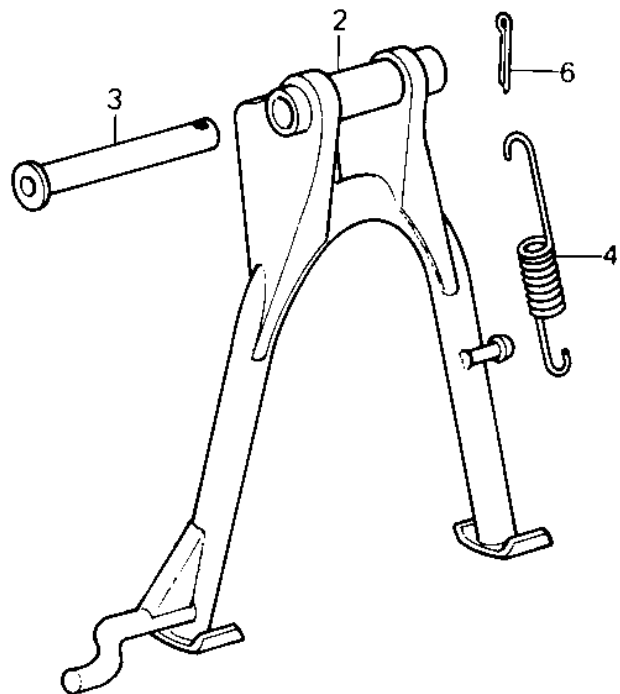

1980 KZ250 PARTS DIAGRAM

STANDS ('80 D1)

1980 KZ250 PARTS LIST

STANDS ('80 D1)

ITEM NAME	PART NUMBER	QUANTITY
BOLT 6X35 (Ref # 1)	110R0635	1
STAND-MAIN (Ref # 2)	34011-1024	1
SHAFT MAIN STAND (Ref # 3)	34019-011	1
SPRING,MAIN STAND (Ref # 4)	34023-016	1
WASHER PLAIN 6MM (Ref # 5)	410B0600	1
PIN COTTER 3.0X30 (Ref # 6)	550D3030	1
NUT (Ref # 7)	92019-008	1
STAND-SIDE (Ref # 8)	34024-1039	1
SPRING,SIDE STAND (Ref # 9)	34025-005	1
BOLT, SIDE STAND FIT (Ref # 10)	92003-157	1
NUT,LOCK,10MM (Ref # 11)	92019-021	1