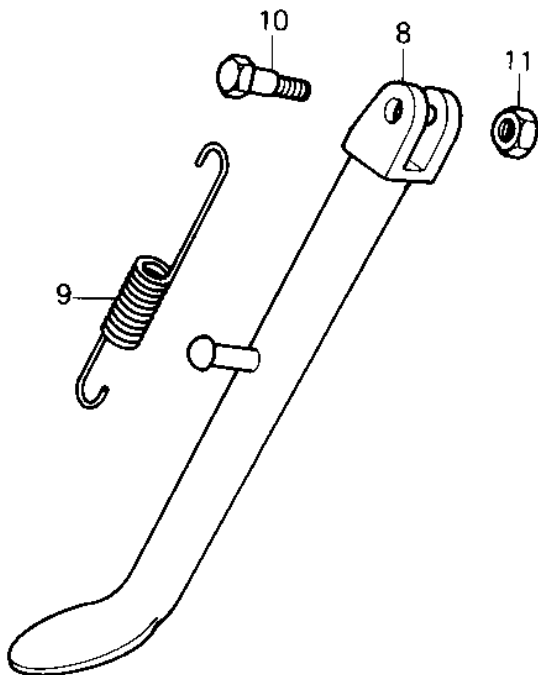

1980 KZ250 PARTS DIAGRAM

STANDS ('80 D1)

1980 KZ250 PARTS LIST

STANDS ('80 D1)

ITEM NAME	PART NUMBER	QUANTITY
BOLT 6X35 (Ref # 1)	110R0635	1
STAND-MAIN (Ref # 2)	34011-1024	1
SHAFT MAIN STAND (Ref # 3)	34019-011	1
SPRING,MAIN STAND (Ref # 4)	34023-016	1
WASHER PLAIN 6MM (Ref # 5)	410B0600	1
PIN COTTER 3.0X30 (Ref # 6)	550D3030	1
NUT (Ref # 7)	92019-008	1
STAND-SIDE (Ref # 8)	34024-1039	1
SPRING,SIDE STAND (Ref # 9)	34025-005	1
BOLT, SIDE STAND FIT (Ref # 10)	92003-157	1
NUT,LOCK,10MM (Ref # 11)	92019-021	1