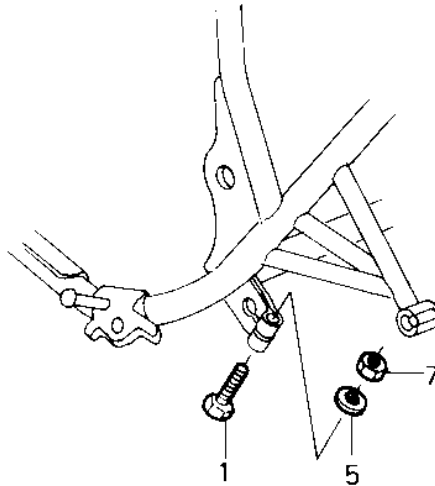

1980 KZ250 PARTS DIAGRAM

STANDS ('80 D1)

1980 KZ250 PARTS LIST

STANDS ('80 D1)

ITEM NAME	PART NUMBER	QUANTITY
BOLT 6X35 (Ref # 1)	110R0635	1
STAND-MAIN (Ref # 2)	34011-1024	1
SHAFT MAIN STAND (Ref # 3)	34019-011	1
SPRING,MAIN STAND (Ref # 4)	34023-016	1
WASHER PLAIN 6MM (Ref # 5)	410B0600	1
PIN COTTER 3.0X30 (Ref # 6)	550D3030	1
NUT (Ref # 7)	92019-008	1
STAND-SIDE (Ref # 8)	34024-1039	1
SPRING,SIDE STAND (Ref # 9)	34025-005	1
BOLT, SIDE STAND FIT (Ref # 10)	92003-157	1
NUT,LOCK,10MM (Ref # 11)	92019-021	1