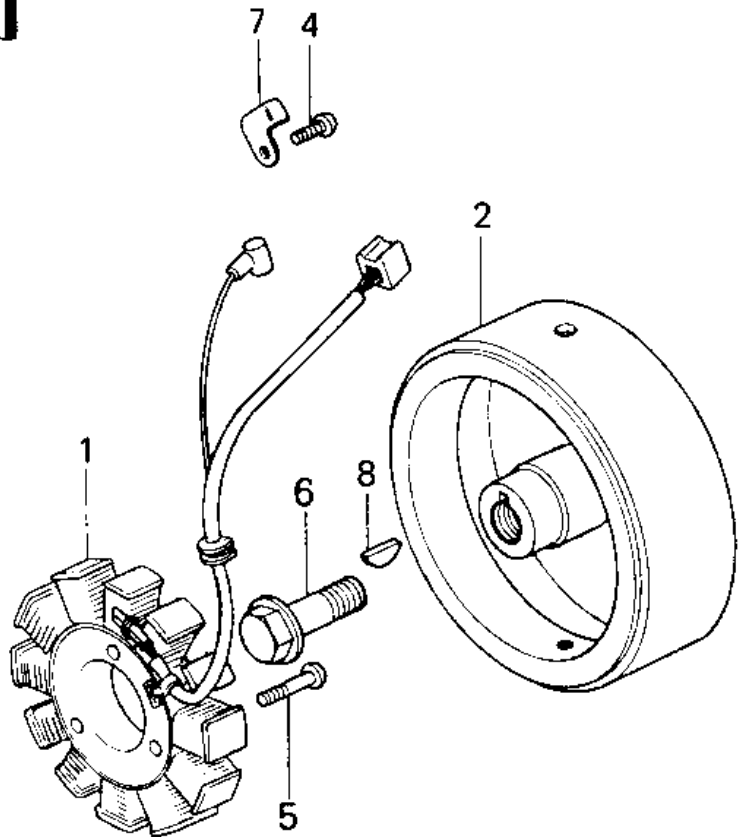

## 1980 KZ250 PARTS DIAGRAM

GENERATOR/REGULATOR ('80 D1)

## 1980 KZ250 PARTS LIST

GENERATOR/REGULATOR ('80 D1)

ITEM NAME	PART NUMBER	QUANTITY
STATOR ASSY (Ref # 1)	21003-1002	1
ROTOR (Ref # 2)	21007-1030	1
REGULATOR,VOLTAGE (Ref # 3)	21066-1014	1
SCREW PAN HEAD 6X14 (Ref # 4)	220B0614	1
SCREW PAN HEAD 6X25 (Ref # 5)	220B0625	1
BOLT,10X40 (Ref # 6)	92001-1201	1
CLAMP (Ref # 7)	92037-194	1
WOODRUFF KEY (Ref # 8)	92038-001	1