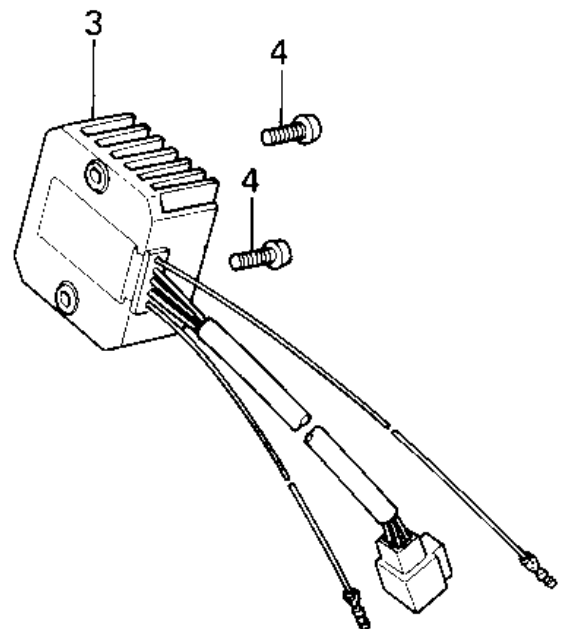

## 1980 KZ250 PARTS DIAGRAM

GENERATOR/REGULATOR ('80 D1)

## 1980 KZ250 PARTS LIST

GENERATOR/REGULATOR ('80 D1)

ITEM NAME	PART NUMBER	QUANTITY
STATOR ASSY (Ref # 1)	21003-1002	1
ROTOR (Ref # 2)	21007-1030	1
REGULATOR,VOLTAGE (Ref # 3)	21066-1014	1
SCREW PAN HEAD 6X14 (Ref # 4)	220B0614	1
SCREW PAN HEAD 6X25 (Ref # 5)	220B0625	1
BOLT,10X40 (Ref # 6)	92001-1201	1
CLAMP (Ref # 7)	92037-194	1
WOODRUFF KEY (Ref # 8)	92038-001	1