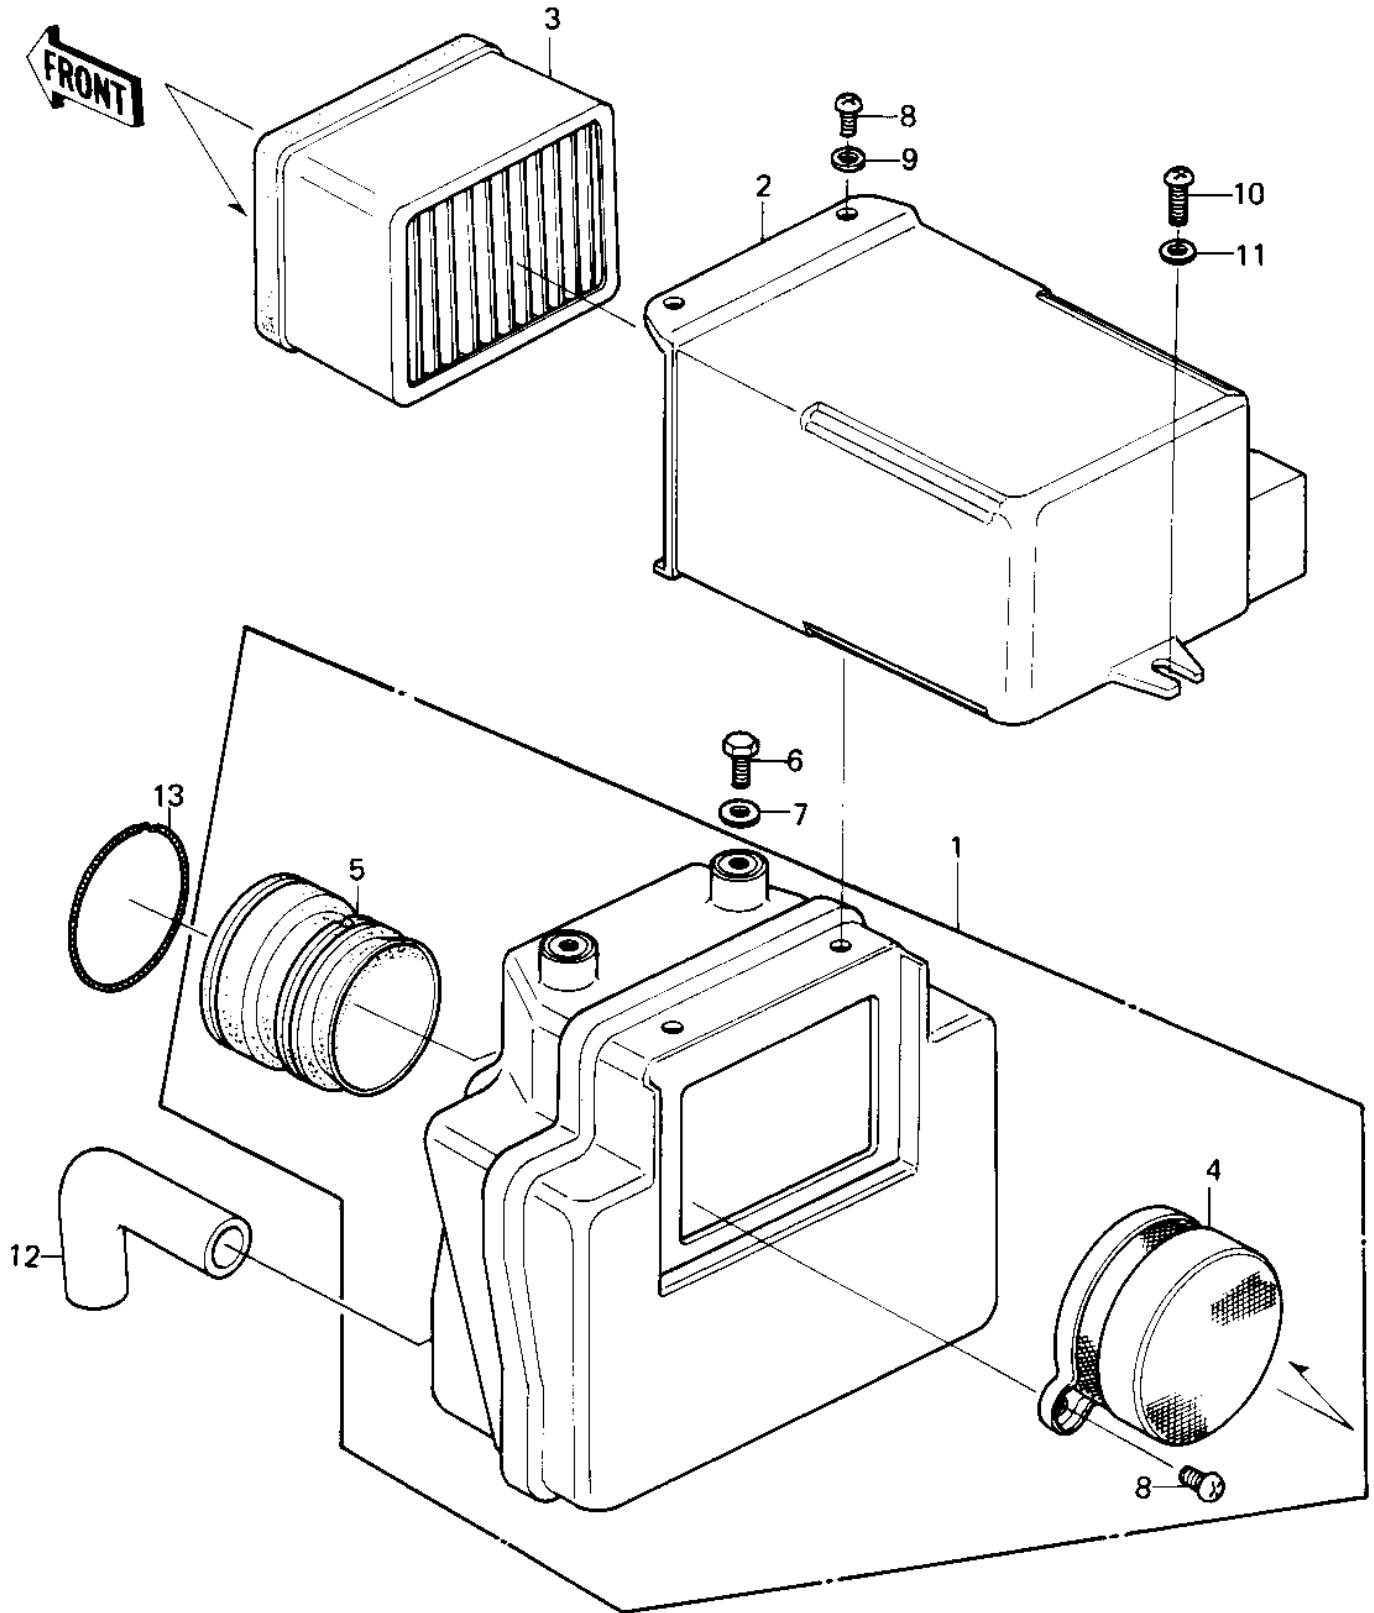

1980 KZ250 PARTS DIAGRAM

AIR CLEANER ('80 D1)

1980 KZ250 PARTS LIST

AIR CLEANER ('80 D1)

ITEM NAME	PART NUMBER	QUANTITY
AIR CLEANER ASSY (Ref # 1)	11010-5022	1
CAP,AIR CLEANER (Ref # 2)	11012-1103	1
ELEMENT,AIR CLNR (Ref # 3)	11013-1030	1
HOLDER AIR CLEANER (Ref # 4)	13091-1067	1
DUCT,AIR CLEANER (Ref # 5)	14073-1031	1
BOLT-UPSET,6X12 (Ref # 6)	112G0612	1
WASHER PLAIN 6MM (Ref # 7)	411B0600	1
SCREW PAN HEAD 6X10 (Ref # 8)	220B0610	1
WASHER PLAIN 6MM (Ref # 9)	410B0600	1
SCREW PAN HEAD 6X14 (Ref # 10)	220B0614	1
WASHER,6.5X16X2 (Ref # 11)	92022-1565	1
TUBE,BREATHER (Ref # 12)	92059-1113	1
SPRING,AIR CLEANER (Ref # 13)	92081-1178	1