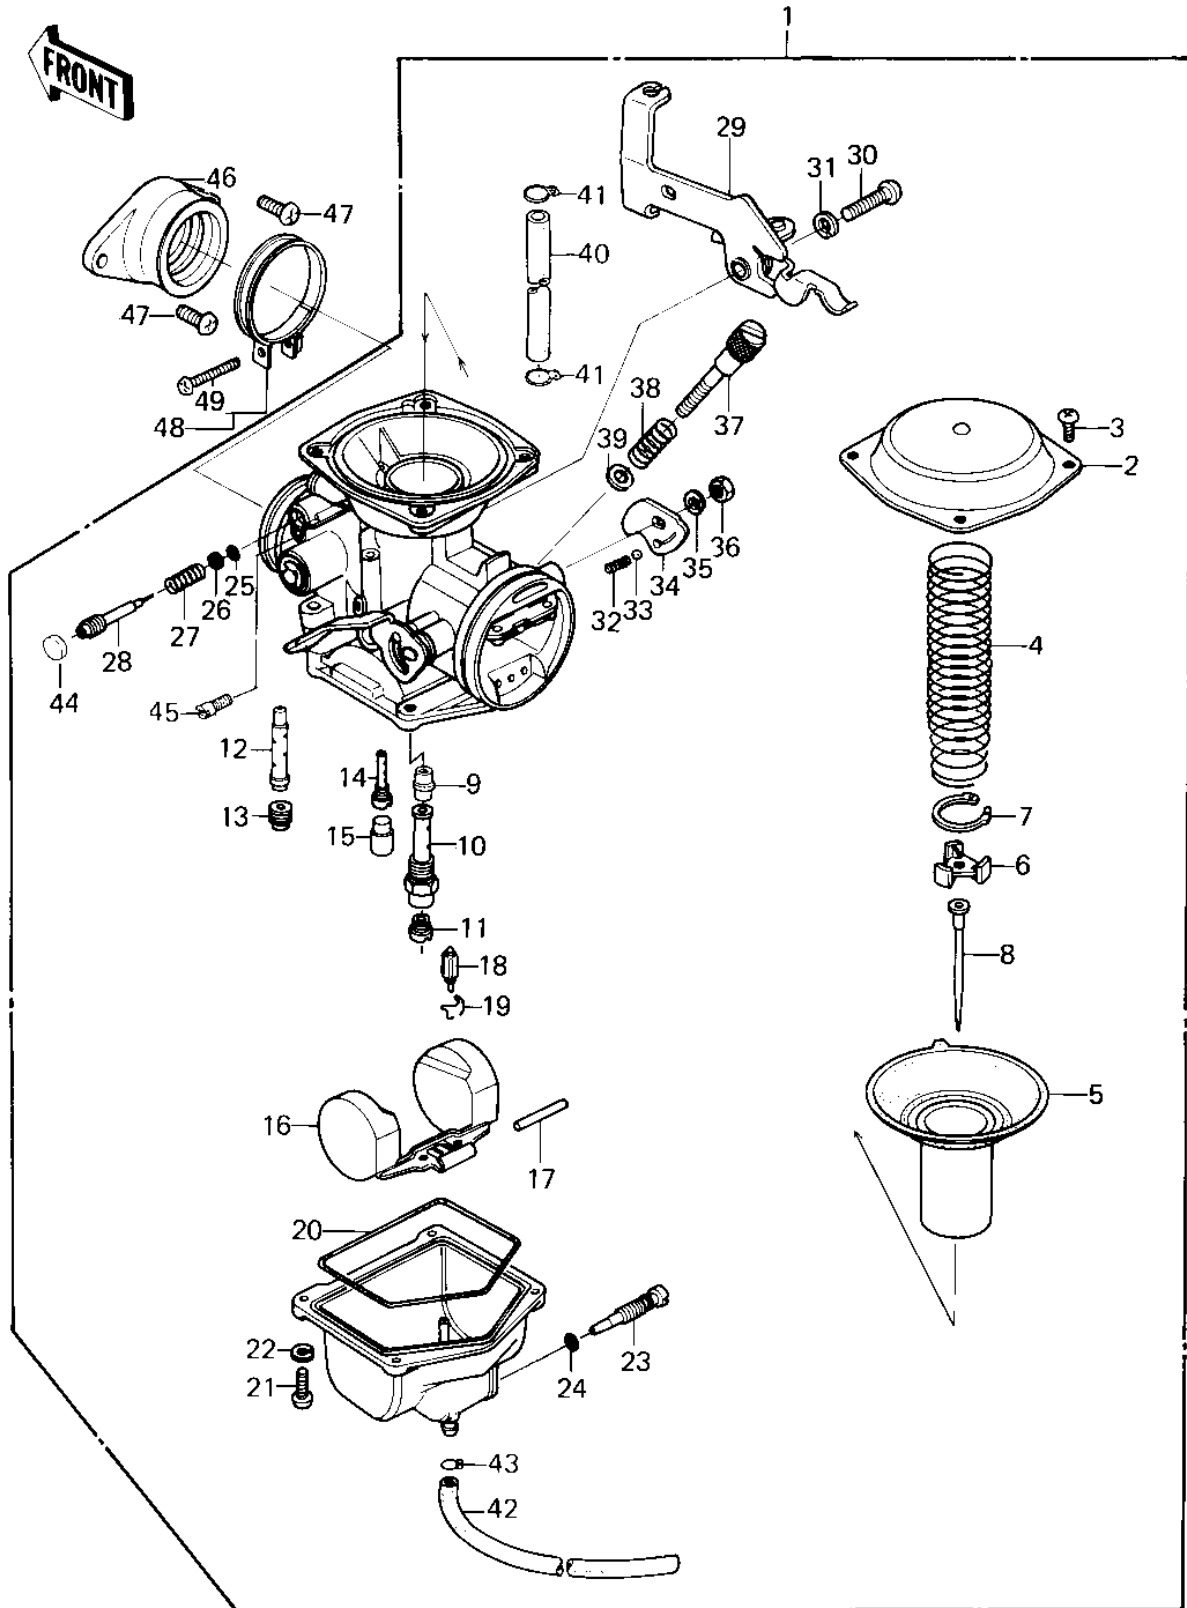

1980 KZ250 PARTS DIAGRAM

CARBURETOR ('80 D1)