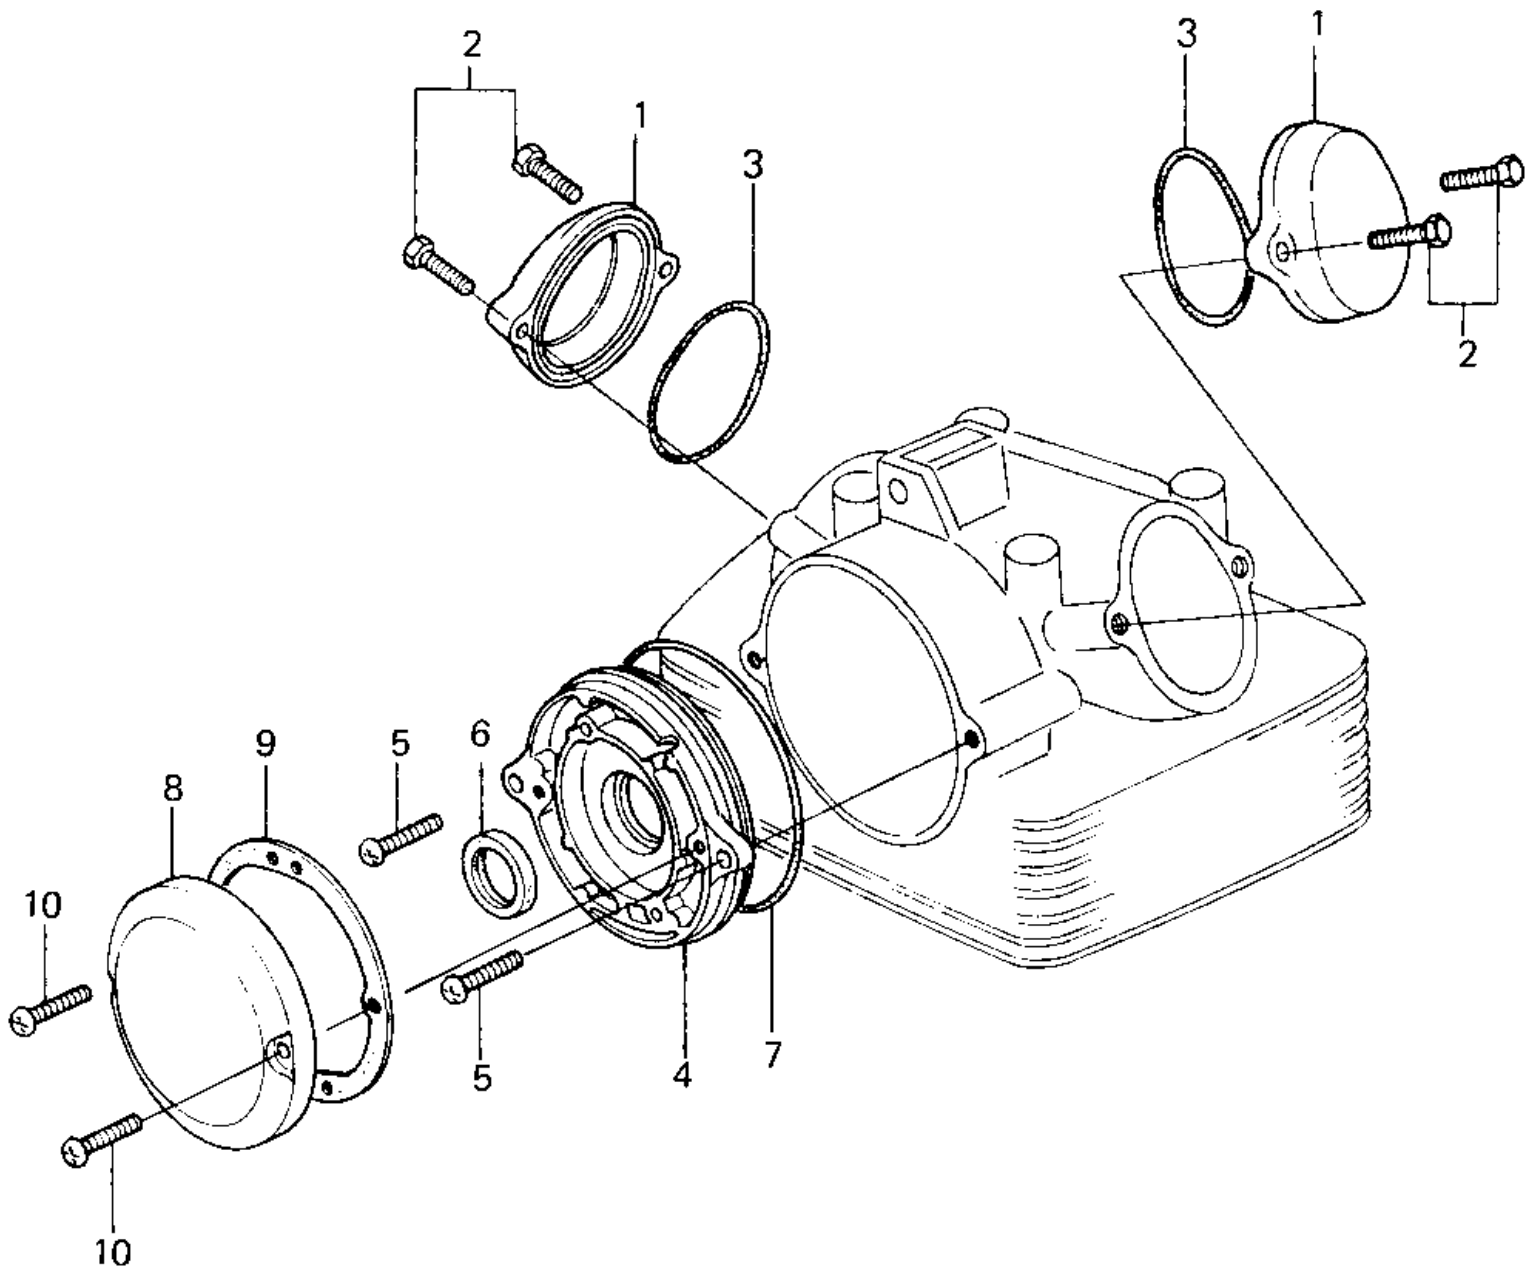

1980 KZ250 PARTS DIAGRAM

CYLINDER HEAD COVERS ('80 D1)

1980 KZ250 PARTS LIST

CYLINDER HEAD COVERS ('80 D1)

ITEM NAME	PART NUMBER	QUANTITY
CAP,ROCKER ARM (Ref # 1)	11027-004-2H	1
BOLT,FLANGED,6X25 (Ref # 2)	130G0625	1
"O" RING,53.5MM (Ref # 3)	92055-112	1
COVER,CONTACT BREAKER (Ref # 4)	21136-010	1
SCREW PAN HEAD 6X25 (Ref # 5)	220B0625	2
OIL SEAL (Ref # 6)	92050-079	1
"O" RING,99M/M (Ref # 7)	92055-107	1
CAP,CONTACT BREAKER (Ref # 8)	14027-022-2H	1
GASKET,CONTACT BREAKR (Ref # 9)	14050-012	1