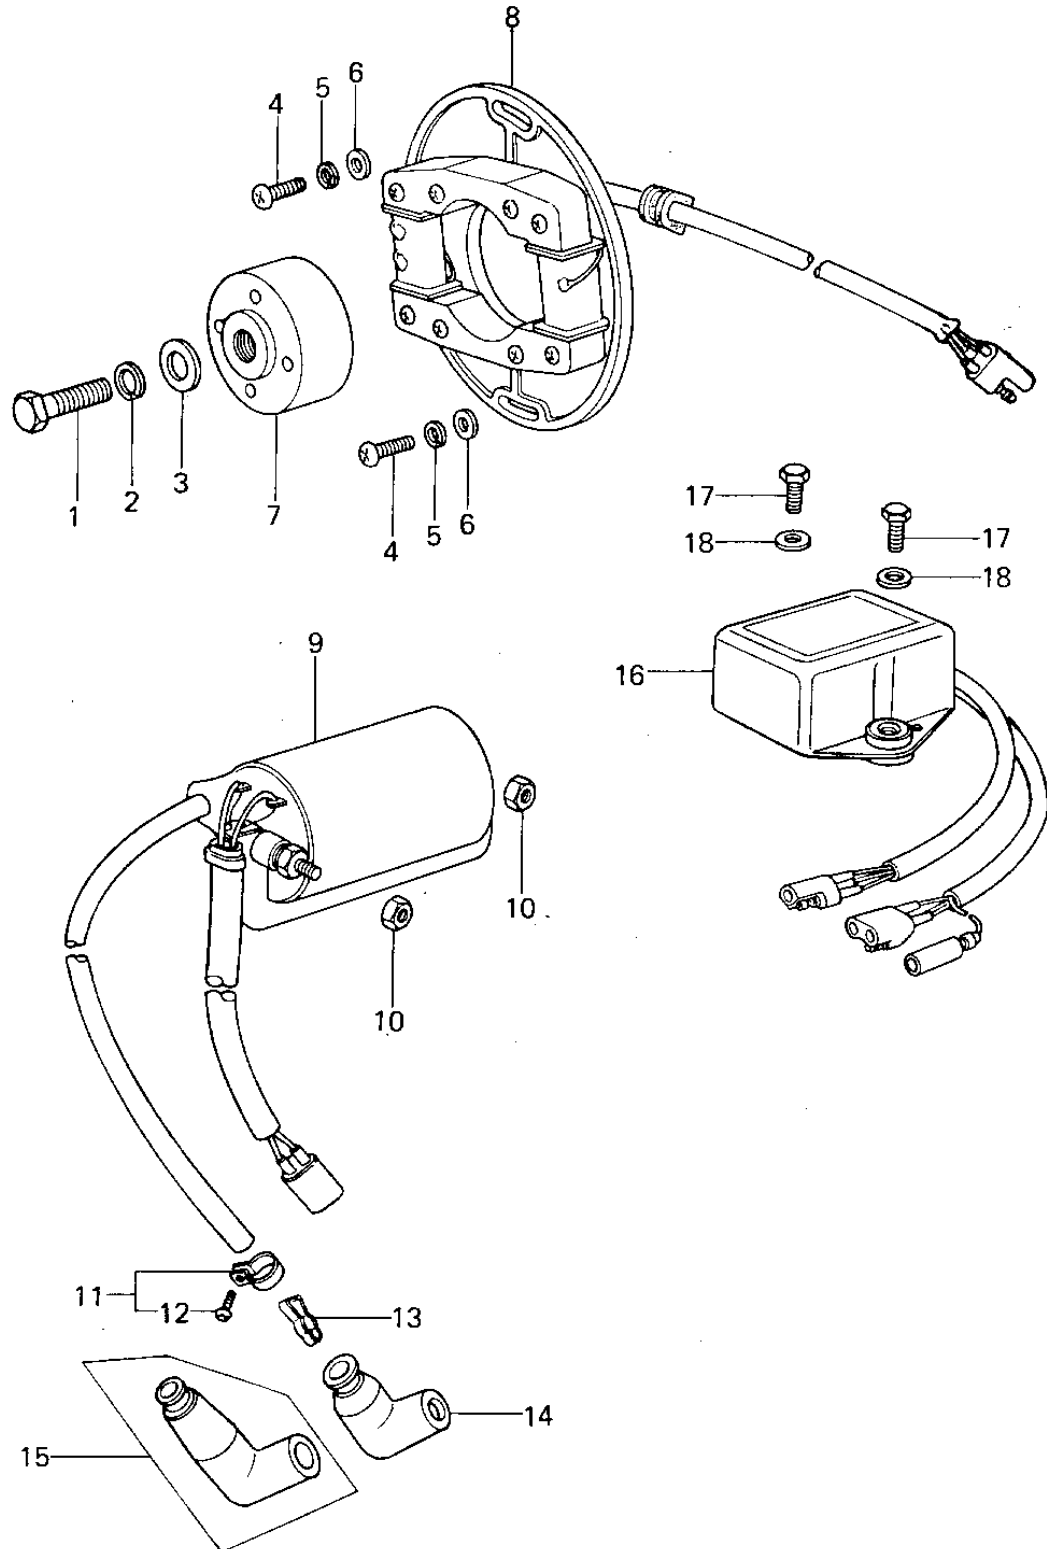

1978 KX™250 PARTS DIAGRAM

IGNITION (78-79)

1978 KX™250 PARTS LIST

IGNITION (78-79)

ITEM NAME	PART NUMBER	QUANTITY
BOLT (Ref # 1)	92001-1578	1
WASHER SPRING 8MM (Ref # 2)	461F0800	1
WASHER,PLAIN,8MM (Ref # 3)	92022-276	1
SCREW PAN HEAD 6X25 (Ref # 4)	220B0625	1
WASHER SPRING 6MM (Ref # 5)	461F0600	1
WASHER PLAIN 6MM (Ref # 6)	410B0600	1
ROTOR,MAGNETO (Ref # 7)	21007-026	1
ROTOR,MAGNETO (Ref # 7)	21007-1013	1
STATOR ASSY (Ref # 8)	21003-1010	1
STATOR ASSY,MAGNETO (Ref # 8)	21003-1019	1
COIL,IGNITION (Ref # 9)	21121-1007	1
NUT (Ref # 10)	92019-008	1
CLAMP,SPARK PLUG CAP (Ref # 11)	92037-1173	1
SCREW-PAN-CROS (Ref # 12)	220B0310	1
TERMINAL,PLUG CAP (Ref # 13)	21169-001	1
CAP,SPARK PLUG (Ref # 14)	21130-1006	1
CAP,SPARK PLUG (Ref # 15)	21130-1001	1
IGNITION UNIT (Ref # 16)	21119-1001	1
IGNITION UNIT (Ref # 16)	21119-1010	1
BOLT-UPSET (Ref # 17)	112G0618	1
WASHER PLAIN (Ref # 18)	92022-024	1