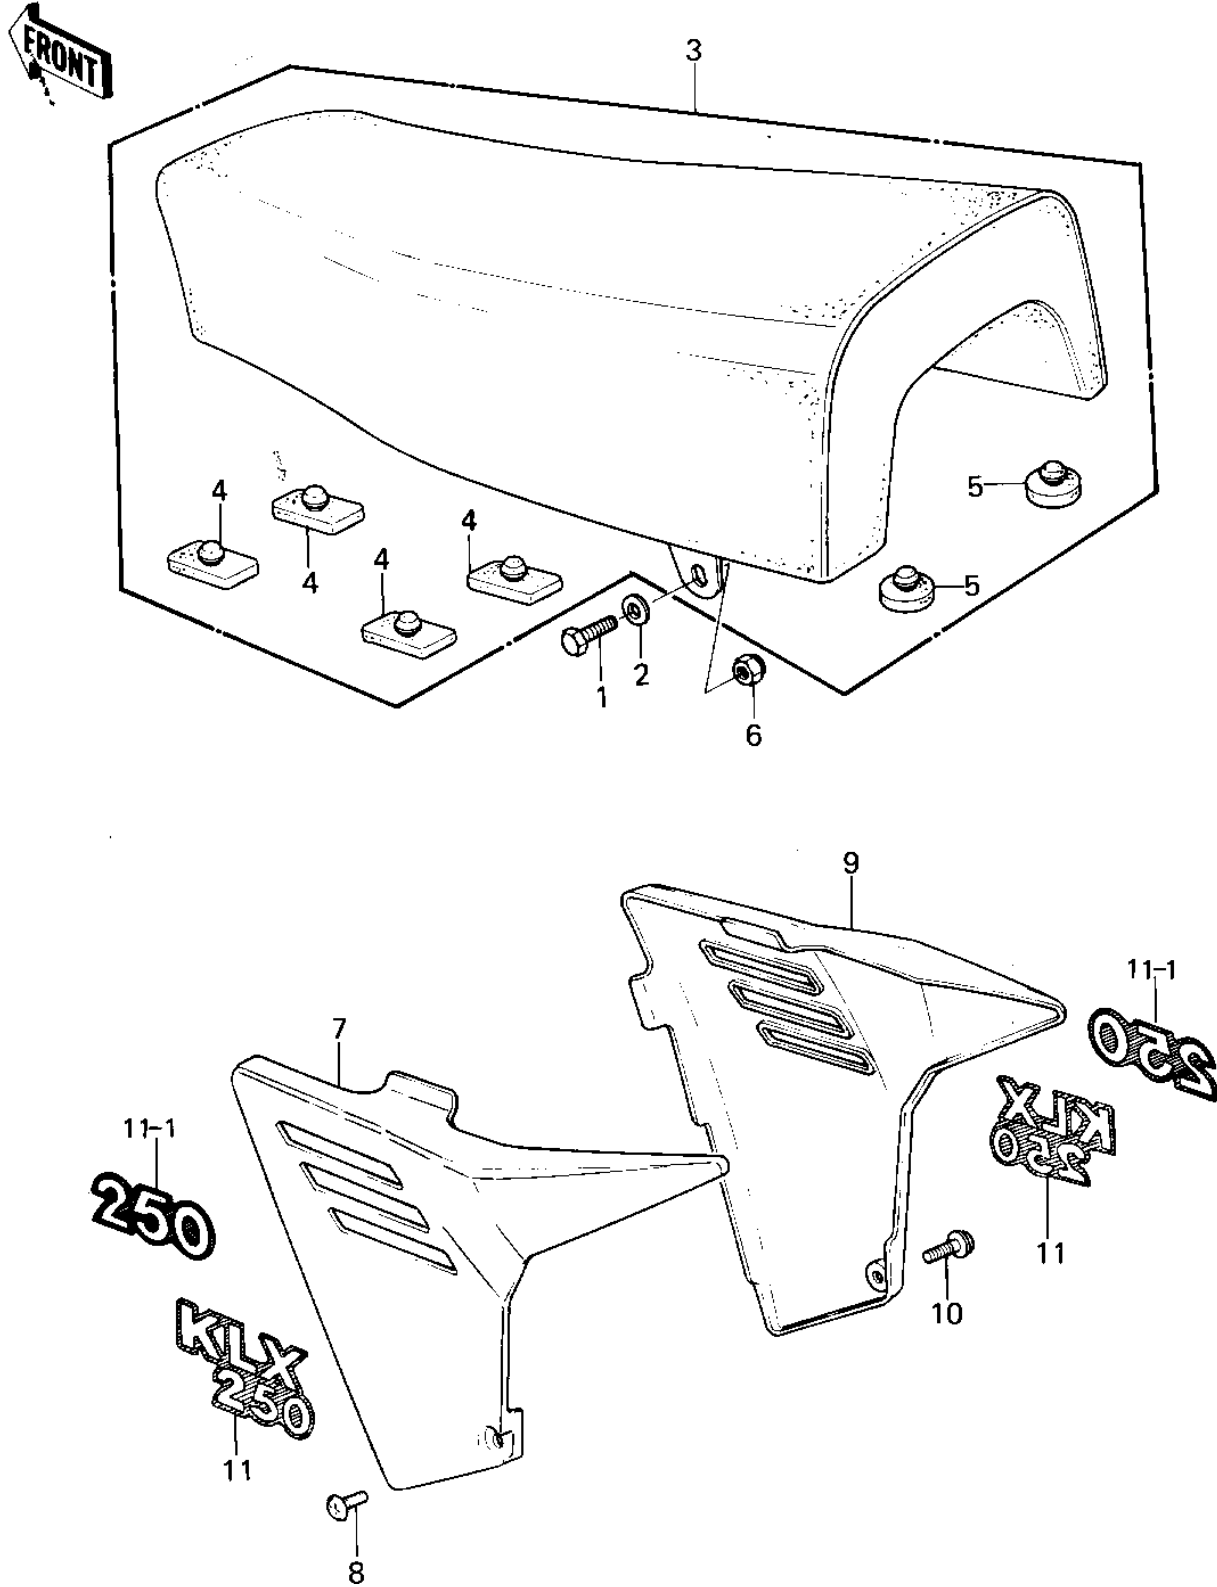

1979 KLX™250 PARTS DIAGRAM

SEAT/SIDE COVERS

1979 KLX™250 PARTS LIST

SEAT/SIDE COVERS

ITEM NAME	PART NUMBER	QUANTITY
BOLT-SMALL-UPSET 8X25 (Ref # 1)	115G0825	1
WASHER PLAIN 8MM (Ref # 2)	411B0800	1
SEAT-ASSY,DUAL (Ref # 3)	53001-1062	1
DAMPER RUBBER,SEAT (Ref # 4)	92075-1054	1
DAMPER RUBBER (Ref # 5)	92075-281	1
NUT,LOCK,8MM (Ref # 6)	92015-1124	1
COVER,SIDE,L.H,GREEN (Ref # 7)	36001-1074-6W	1
SCREW,6X14 (Ref # 8)	92009-1287	2
COVER,SIDE,R.H,GREEN (Ref # 9)	36001-1075-6W	1
MARK,SIDE COVER (Ref # 11)	56018-1125	1
MARK,SIDE COVER,"250" (Ref # 11-1)	56018-1139	1