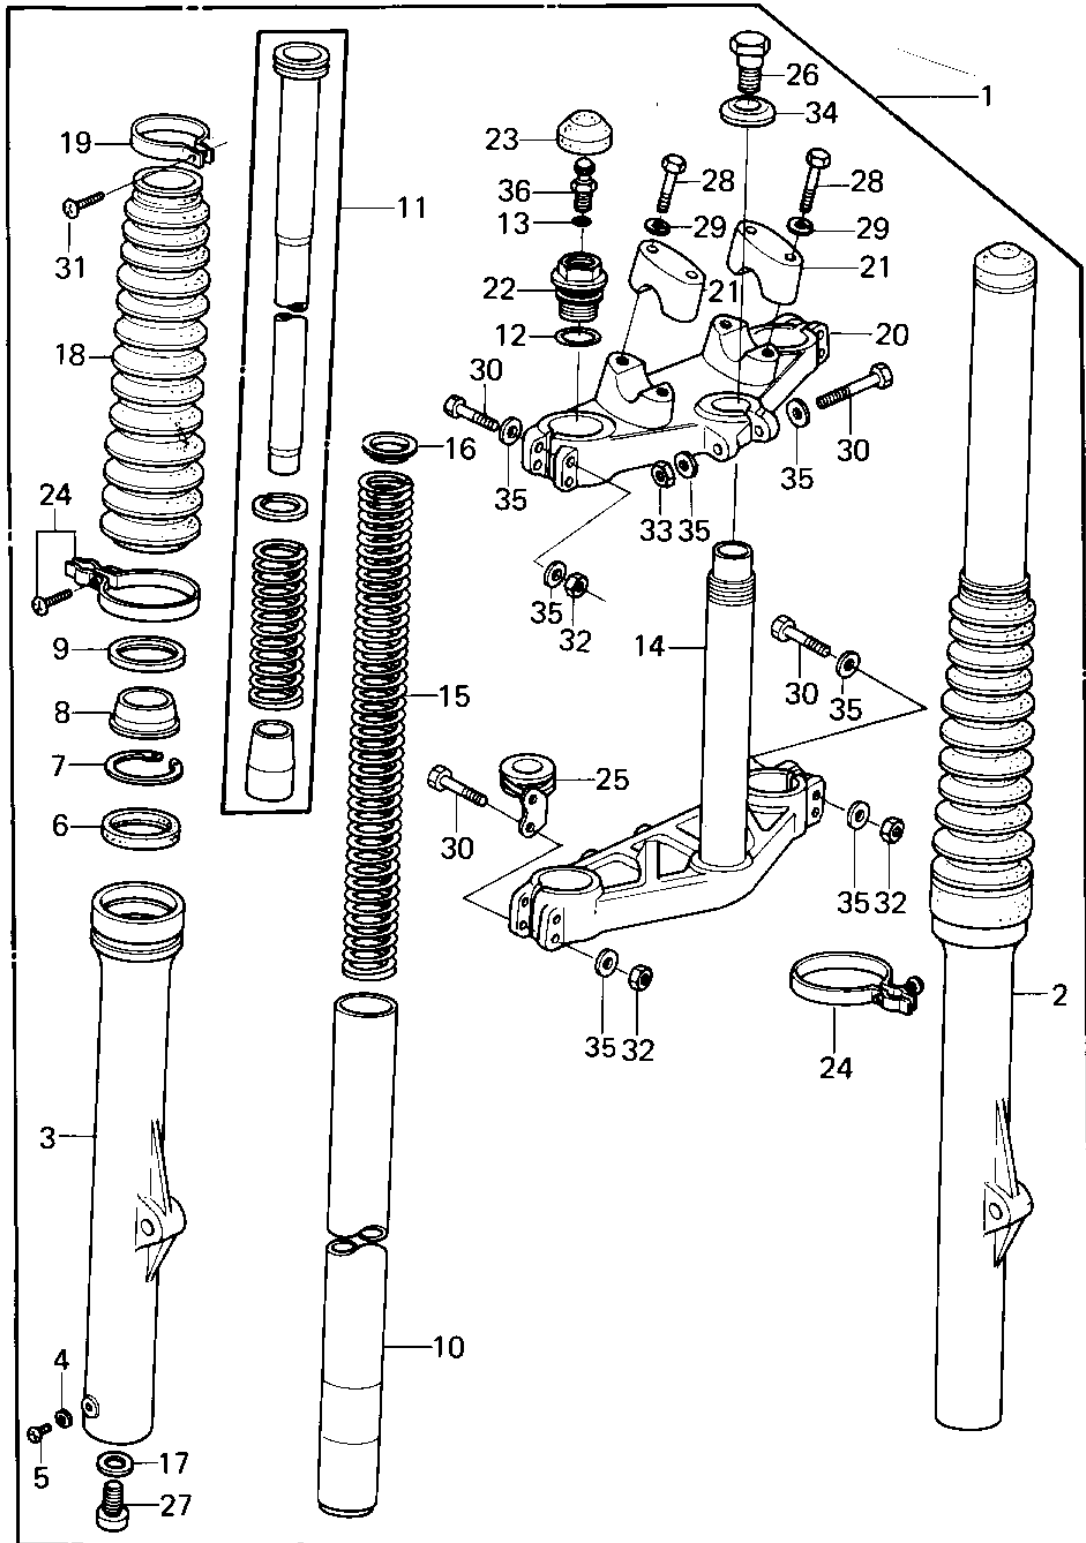

1979 KLX™250 PARTS DIAGRAM

FRONT FORK (KLX250-A1)

1979 KLX™250 PARTS LIST

FRONT FORK (KLX250-A1)

ITEM NAME	PART NUMBER	QUANTITY
FORK-FRONT (Ref # 1)	44001-1088	1
TUBE,RH,FORK OUTER (Ref # 2)	44006-1030	1
TUBE,LH,FORK OUTER (Ref # 3)	44005-1030	1
GASKET FORK DRAIN PLG (Ref # 4)	44045-002	1
SCREW PAN HEAD 4X8 (Ref # 5)	220B0408	1
OIL,SEAL,FORK OUTER (Ref # 6)	92049-1009	1
RING,SNAP,FORK OUTER (Ref # 7)	92033-1005	1
DUST SHIELD,FORK (Ref # 8)	92093-1007	1
CASE,DUST SHIELD (Ref # 9)	32099-1002	1
TUBE,FORK INNER (Ref # 10)	44013-1026	1
CYLINDER-FORK (Ref # 11)	44022-1030	1
"O" RING,FORK TOP (Ref # 12)	92055-1051	1
"O" RING,AIR VALVE (Ref # 13)	92055-1018	1
STEM,STEERING (Ref # 14)	44037-1021	1
SPRING,FORK (Ref # 15)	44026-1038	1
GUIDE,FORK SPRING (Ref # 16)	44028-1004	1
GASKET,FORK CYLINDER (Ref # 17)	44045-057	1
BOOTS,FORK (Ref # 18)	49006-1009	1
BAND,BOOTS (Ref # 19)	92072-1008	1
HEAD,STEERING STEM (Ref # 20)	44039-1018	1
HOLDER,HANDLE BAR (Ref # 21)	46012-1003	1
CAP,FORK TOP (Ref # 22)	44029-1011	1
CAP,RUBBER,FORK TOP (Ref # 23)	44029-1009	1
BAND,BOOTS L.H. (Ref # 24)	92072-1011	1
CLAMP,CABLE (Ref # 25)	92072-1027	1
BOLT,FORK TOP (Ref # 26)	44041-065	1
BOLT-FORK CYLINDER (Ref # 27)	44041-040	1
BOLT (Ref # 28)	92001-1578	1
WASHER SPRING 8MM (Ref # 29)	461F0800	1

1979 KLX™250 PARTS LIST

FRONT FORK (KLX250-A1)

ITEM NAME	PART NUMBER	QUANTITY
BOLT FLANGED 8X55 (Ref # 30)	92001-1398	1
SCREW-PAN-CROS (Ref # 31)	220B0420	1
NUT 8MM (Ref # 32)	311G0800	1
NUT,LOCK,8MM (Ref # 33)	92015-1124	1
WASHER (Ref # 34)	44043-052	1
WASHER PLAIN 8MM (Ref # 35)	410B0800	1
VALVE ASSY,AIR (Ref # 36)	16126-1003	1