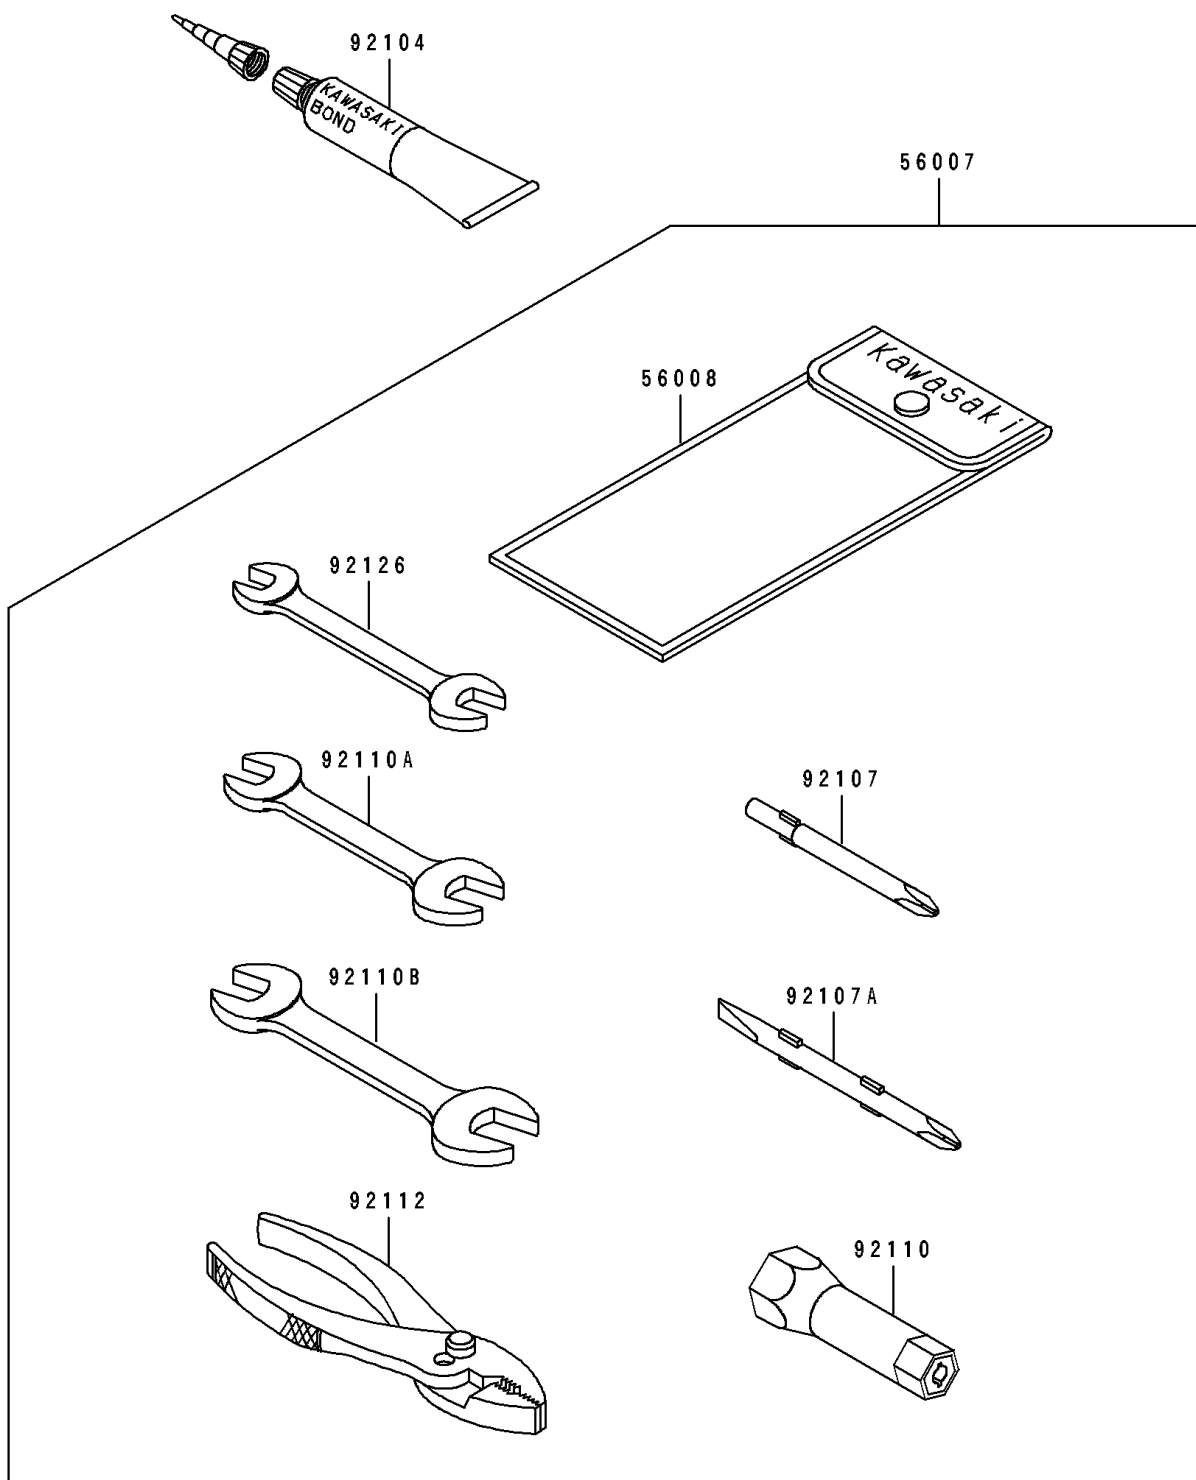

1991 JET SKI® 650 SX PARTS DIAGRAM

Tool

F3182

1991 JET SKI® 650 SX PARTS LIST

Tool

ITEM NAME	PART NUMBER	QUANTITY
TOOLKIT (Ref # 56007)	56007-3707	1
BAG,TOOL (Ref # 56008)	56008-1007	1
GASKET-LIQUID,TUBE,100G,SILVER (Ref # 92104)	92104-002	1
TOOL-DRIVER,#3PHILLIPS (Ref # 92107)	92107-005	1
TOOL-DRIVER,#2PHILLIPS&SLOT (Ref # 92107A)	92107-1051	1
TOOL-WRENCH,BOX,21MM (Ref # 92110)	92110-1113	1
TOOL-WRENCH,OPEN END,10X12 (Ref # 92110A)	92110-1152	1
TOOL-WRENCH,OPEN END,14X17 (Ref # 92110B)	92110-1153	1
TOOL-PLIERS (Ref # 92112)	92112-003	1
TOOL-WRENCH,OPEN END,8X10 (Ref # 92126)	92126-001	1