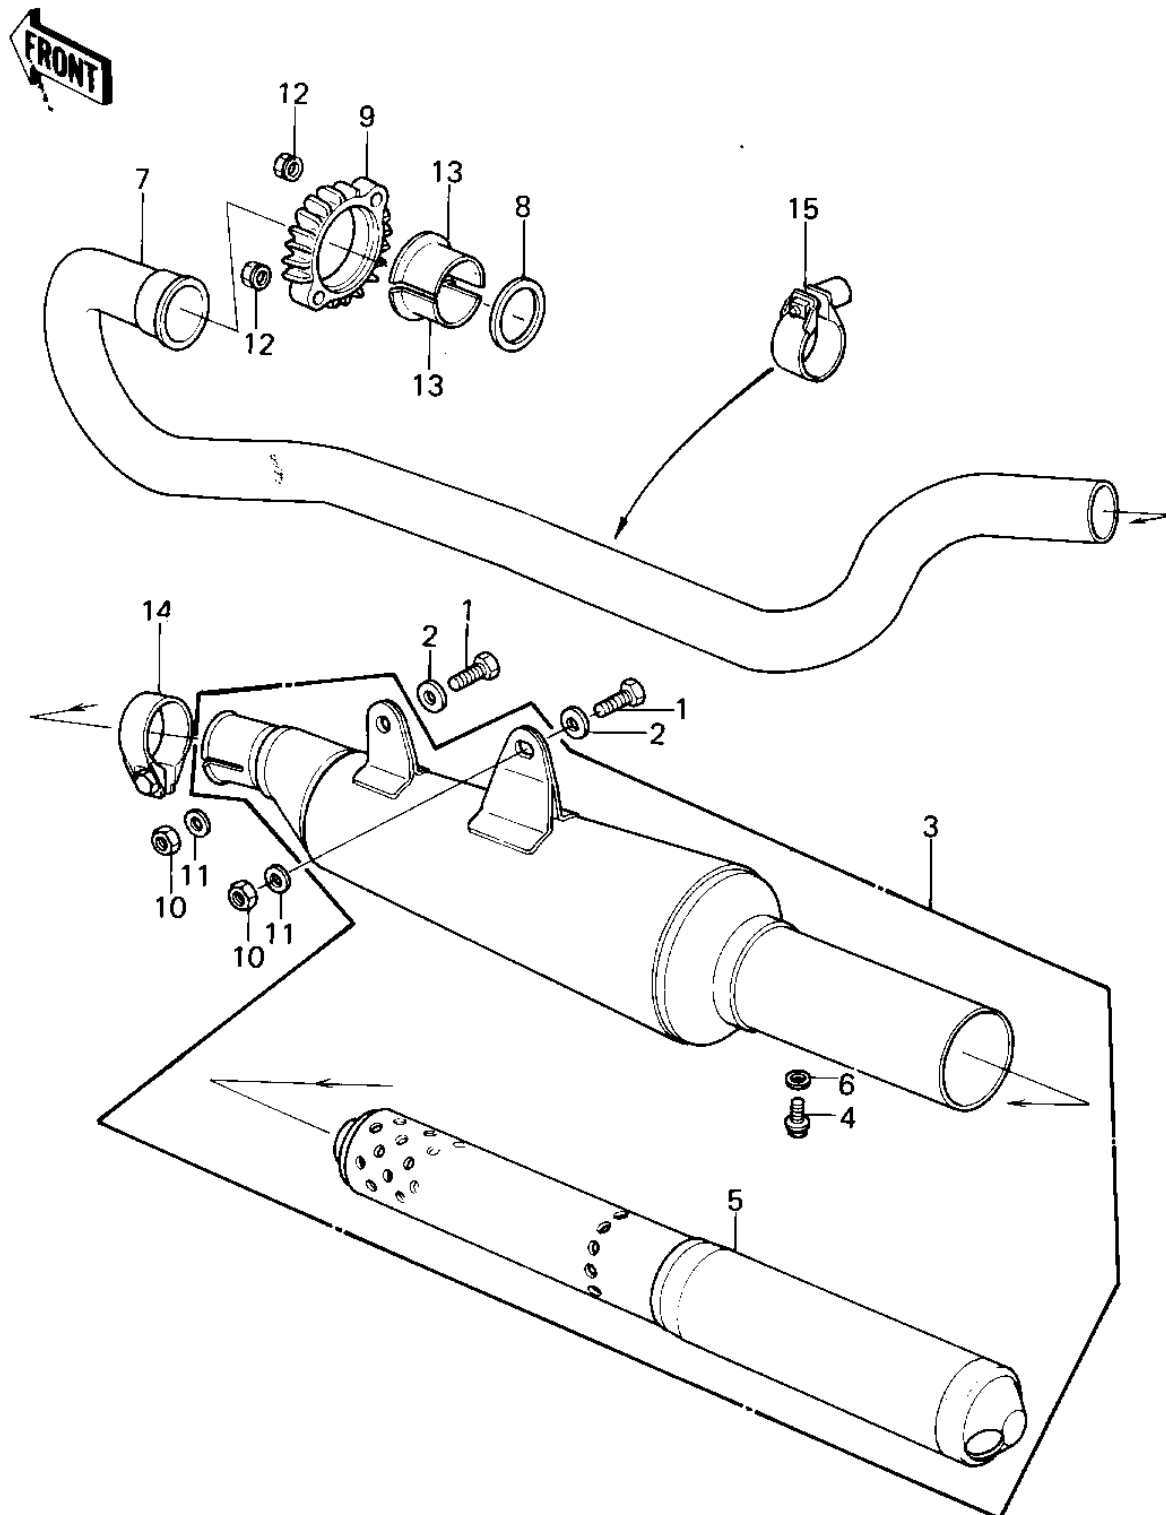

1979 KLX™250 PARTS DIAGRAM

MUFFLER

1979 KLX™250 PARTS LIST

MUFFLER

ITEM NAME	PART NUMBER	QUANTITY
BOLT,8X20 (Ref # 1)	115G0820	1
WASHER PLAIN 8MM (Ref # 2)	410B0800	2
MUFFLER,BLACK (Ref # 3)	18001-1326	1
BOLT,FLANGED,6X8 (Ref # 4)	130B0608	1
BAFFLE PIPE,MUFFLER (Ref # 5)	49099-1021	1
WASHER OIL PUMP BANJO (Ref # 6)	92022-077	1
PIPE-EXHAUST,MUFFLER (Ref # 7)	18049-1096	1
GASKET,EXHAUST PIPE H (Ref # 8)	11009-1866	1
HOLDER,EXHAUST PIPE (Ref # 9)	18069-1006	1
NUT,8MM (Ref # 1)	311B0800	1
NUT-6MM (Ref # 12)	92015-1078	1
COLLAR, EXHAUST PIPE (Ref # 13)	92027-278	1
CLAMP,PIPE,35MM (Ref # 14)	92037-1223	1
CLAMP,EXHAUST PIPE (Ref # 15)	92037-1144	1
WASHER SPRING 8MM (Ref # 16)	461F0800	1
BOLT-SMALL-UPSET (Ref # 17)	115G0845	1