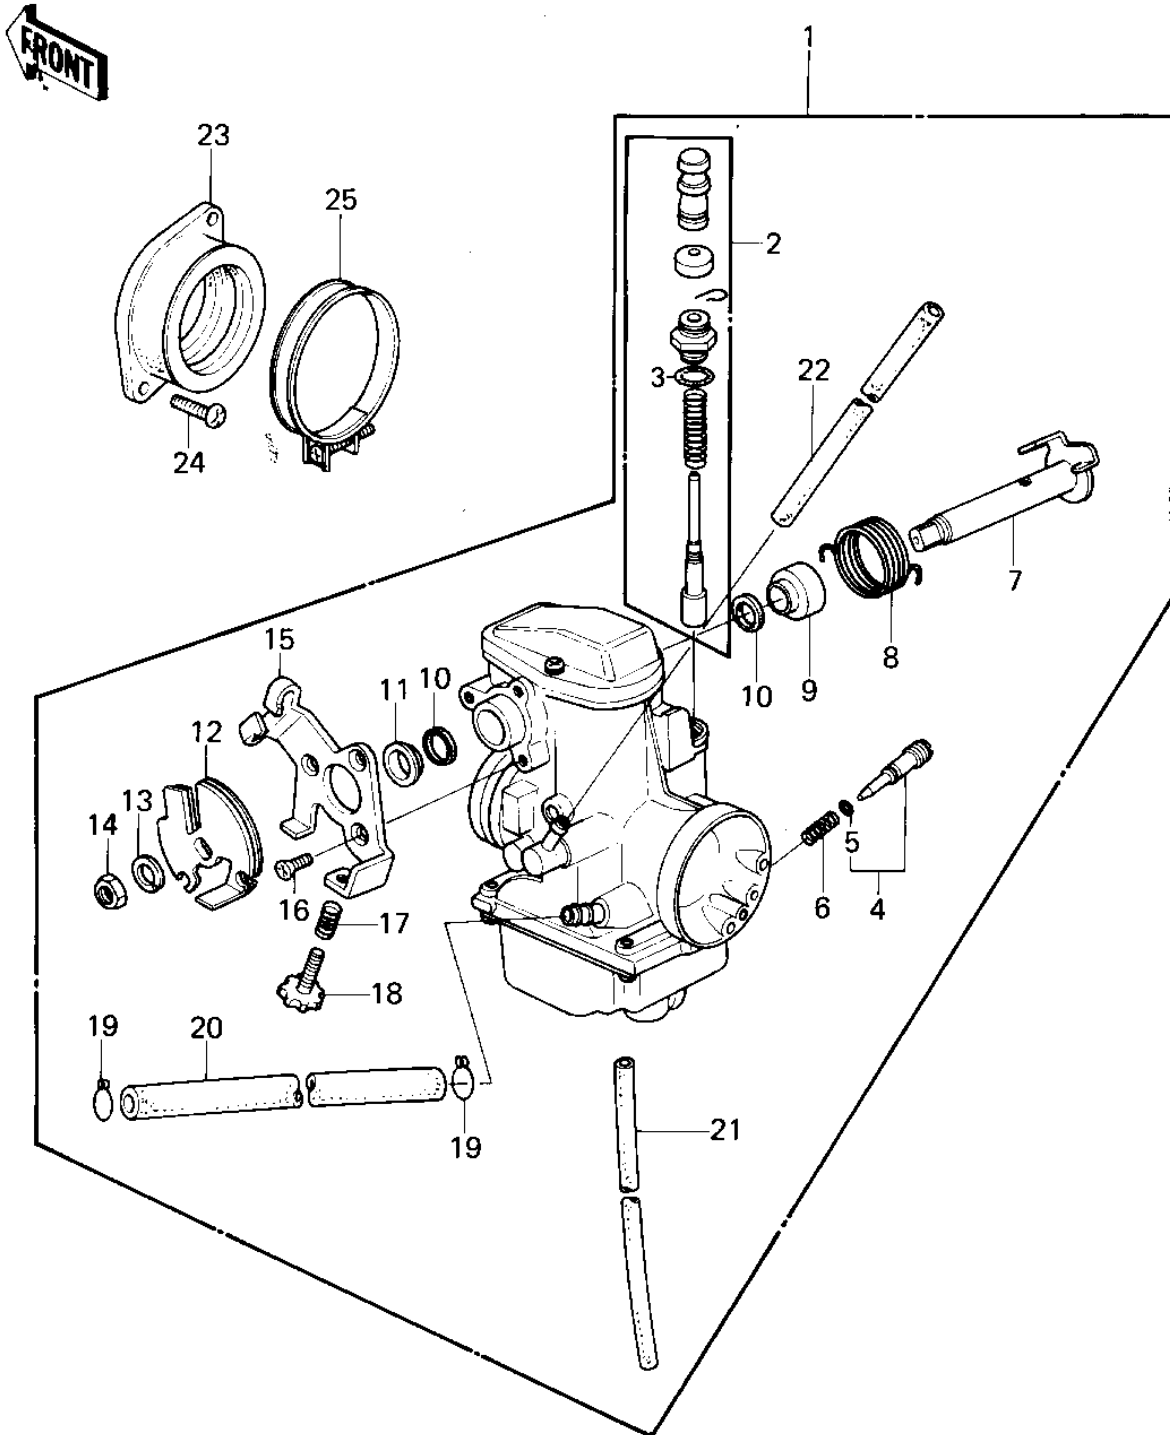

## 1979 KLX™250 PARTS DIAGRAM

CARBURETOR ASSY

## 1979 KLX™250 PARTS LIST

### CARBURETOR ASSY

ITEM NAME	PART NUMBER	QUANTITY
CARBURETOR ASSY (Ref # 1)	16001-1251	2
PLUNGER,STARTER (Ref # 2)	16016-1026	1
"O" RING,9MM (Ref # 3)	670B1509	1
SCREW,PILOT ADJUST (Ref # 4)	16014-1017	1
"O" RING (Ref # 5)	16038-022	1
SPRING-THR STOP SCREW (Ref # 6)	16022-007	1
SHAFT,THROTTLE (Ref # 7)	16041-1010	1
SPRING,THROTTLE VALVE (Ref # 8)	92081-1184	1
GUIDE,RETURN SPRING (Ref # 9)	92026-1060	1
OIL SEAL THROTTLE (Ref # 10)	11009-1157	1
COLLAR,B (Ref # 11)	16073-003	1
LEVER,THROTTLE (Ref # 12)	13168-1049	1
WASHER SPRING 8MM (Ref # 13)	461F0800	1
NUT 8MM (Ref # 14)	315B0800	1
BRACKET,THROTTLE CABL (Ref # 15)	11034-1585	1
SCREW,CNTSNK HD,5X14 (Ref # 16)	221B0514A	1
SPRING,THROTTLE ADJST (Ref # 17)	16022-010	1
SCREW,THROTTLE STOP (Ref # 18)	16021-1016	1
CLAMP,HOSE (Ref # 19)	92037-1184	1
TUBE,7.5X12.5X225 (Ref # 20)	92059-1123	1
HOSE,OVERFLOW,3,5X450 (Ref # 21)	92059-1095	1
HOSE,AIR VENT,4.5X250 (Ref # 22)	92059-1096	1
HOLDER,CARBURETOR (Ref # 23)	16065-1024	1
SCREW PAN HEAD 6X14 (Ref # 24)	220B0614	1
CLAMP,57M/M (Ref # 25)	92037-1006	1