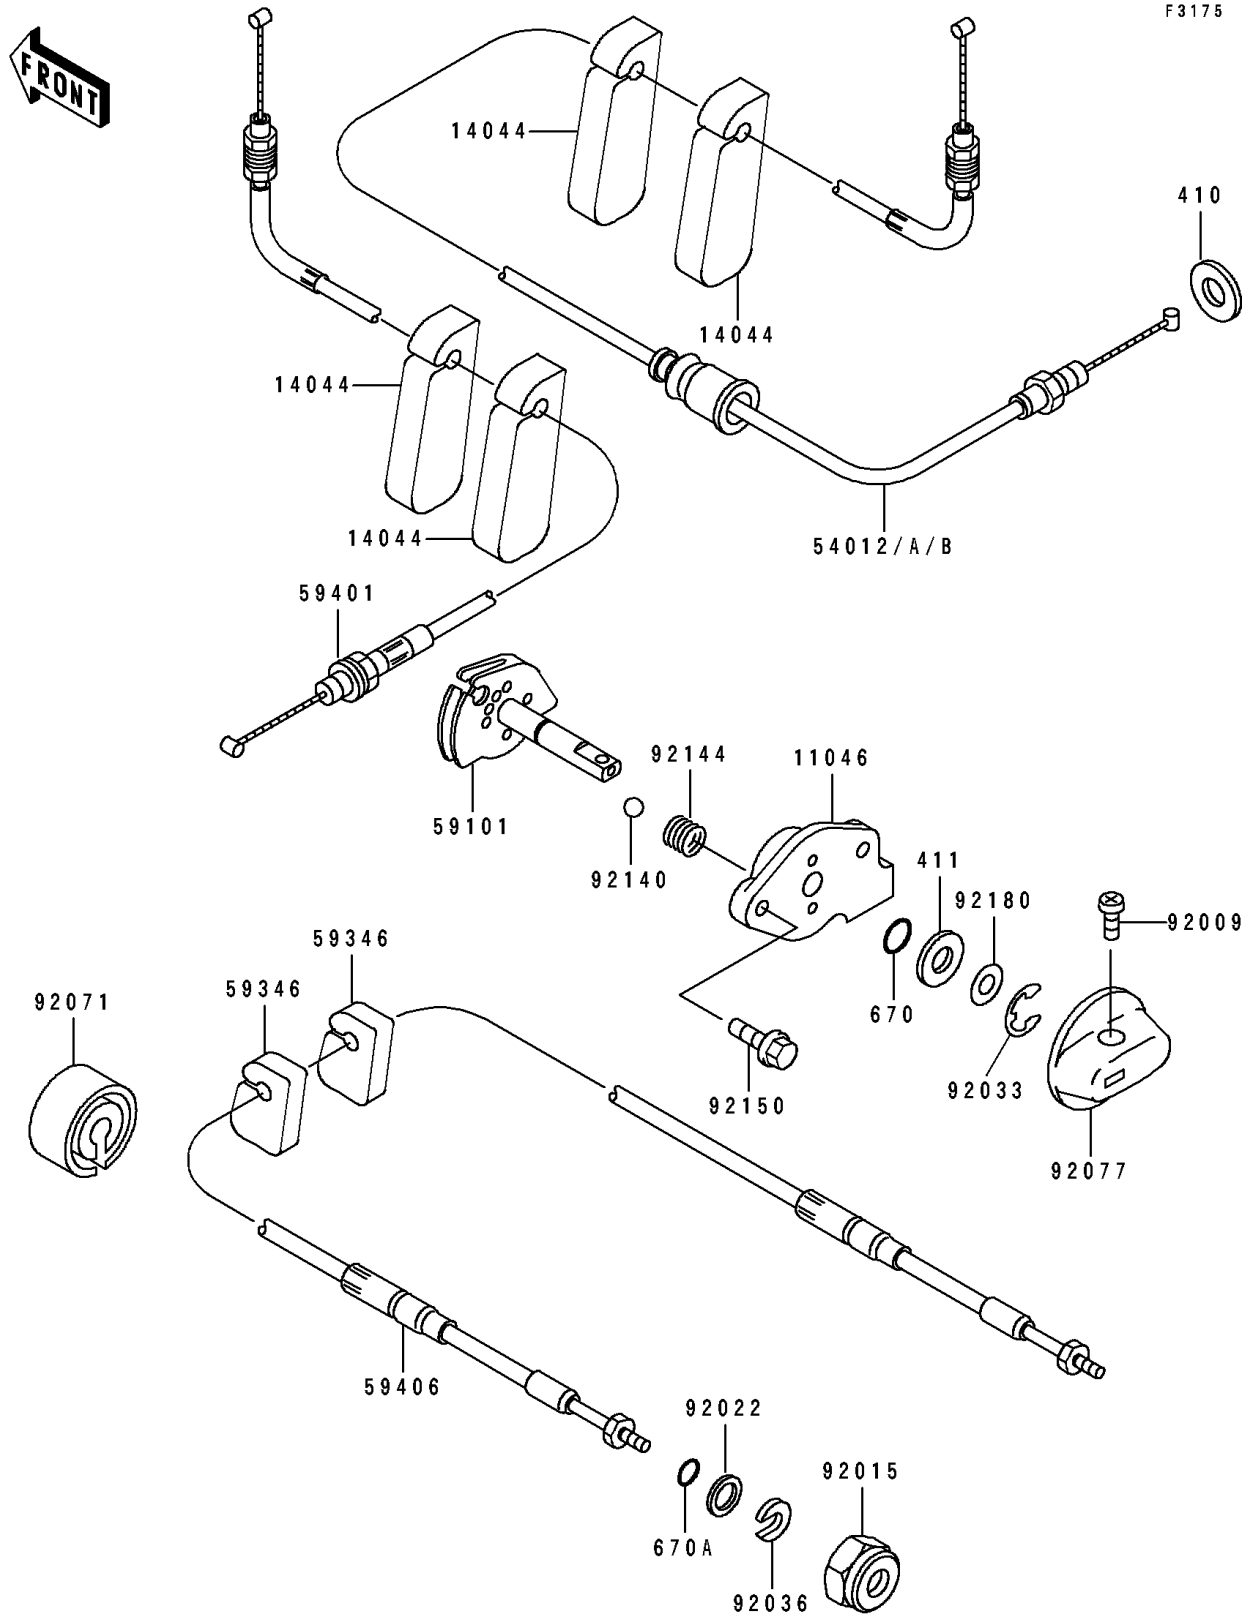

1991 JET SKI® 650 SX PARTS DIAGRAM

Cable

1991 JET SKI® 650 SX PARTS LIST

Cable

ITEM NAME	PART NUMBER	QUANTITY
BRACKET,STARTER CABLE (Ref # 11046)	11046-3712	1
HOLDER-CABLE (Ref # 14044)	14044-3706	1
CABLE-THROTTLE (Ref # 54012)	54012-3727	1
CABLE-THROTTLE (Ref # 54012B)	54012-3731	1
REEL (Ref # 59101)	59101-3703	1
DETENT (Ref # 59346)	59346-504	1
CABLE-CHOKE (Ref # 59401)	59401-3708	1
CABLE-STRG (Ref # 59406)	59406-3720	1
SCREW,4X8 (Ref # 92009)	92009-3729	1
NUT,20MM (Ref # 92015)	92015-526	1
WASHER (Ref # 92022)	92022-535	1
RING-SNAP,7MM (Ref # 92033)	92033-3704	1
RING-SNAP (Ref # 92036)	92036-501	1
GROMMET (Ref # 92071)	92071-3774	1
KNOB (Ref # 92077)	92077-3709	1
BALL,3MM (Ref # 92140)	92140-3702	1
SPRING (Ref # 92144)	92144-3712	1
BOLT,5X14 (Ref # 92150)	92150-3702	1
SHIM,8.5X18X0.15 (Ref # 92180)	92180-3702	1
W-PLAIN-S,10MM (Ref # 410)	410S1000	1
WASHER-PLAIN,8MM (Ref # 411)	411S0800	1
O RING,8MM (Ref # 670)	670B1508	1
O RING,11MM (Ref # 670A)	670B2011	1