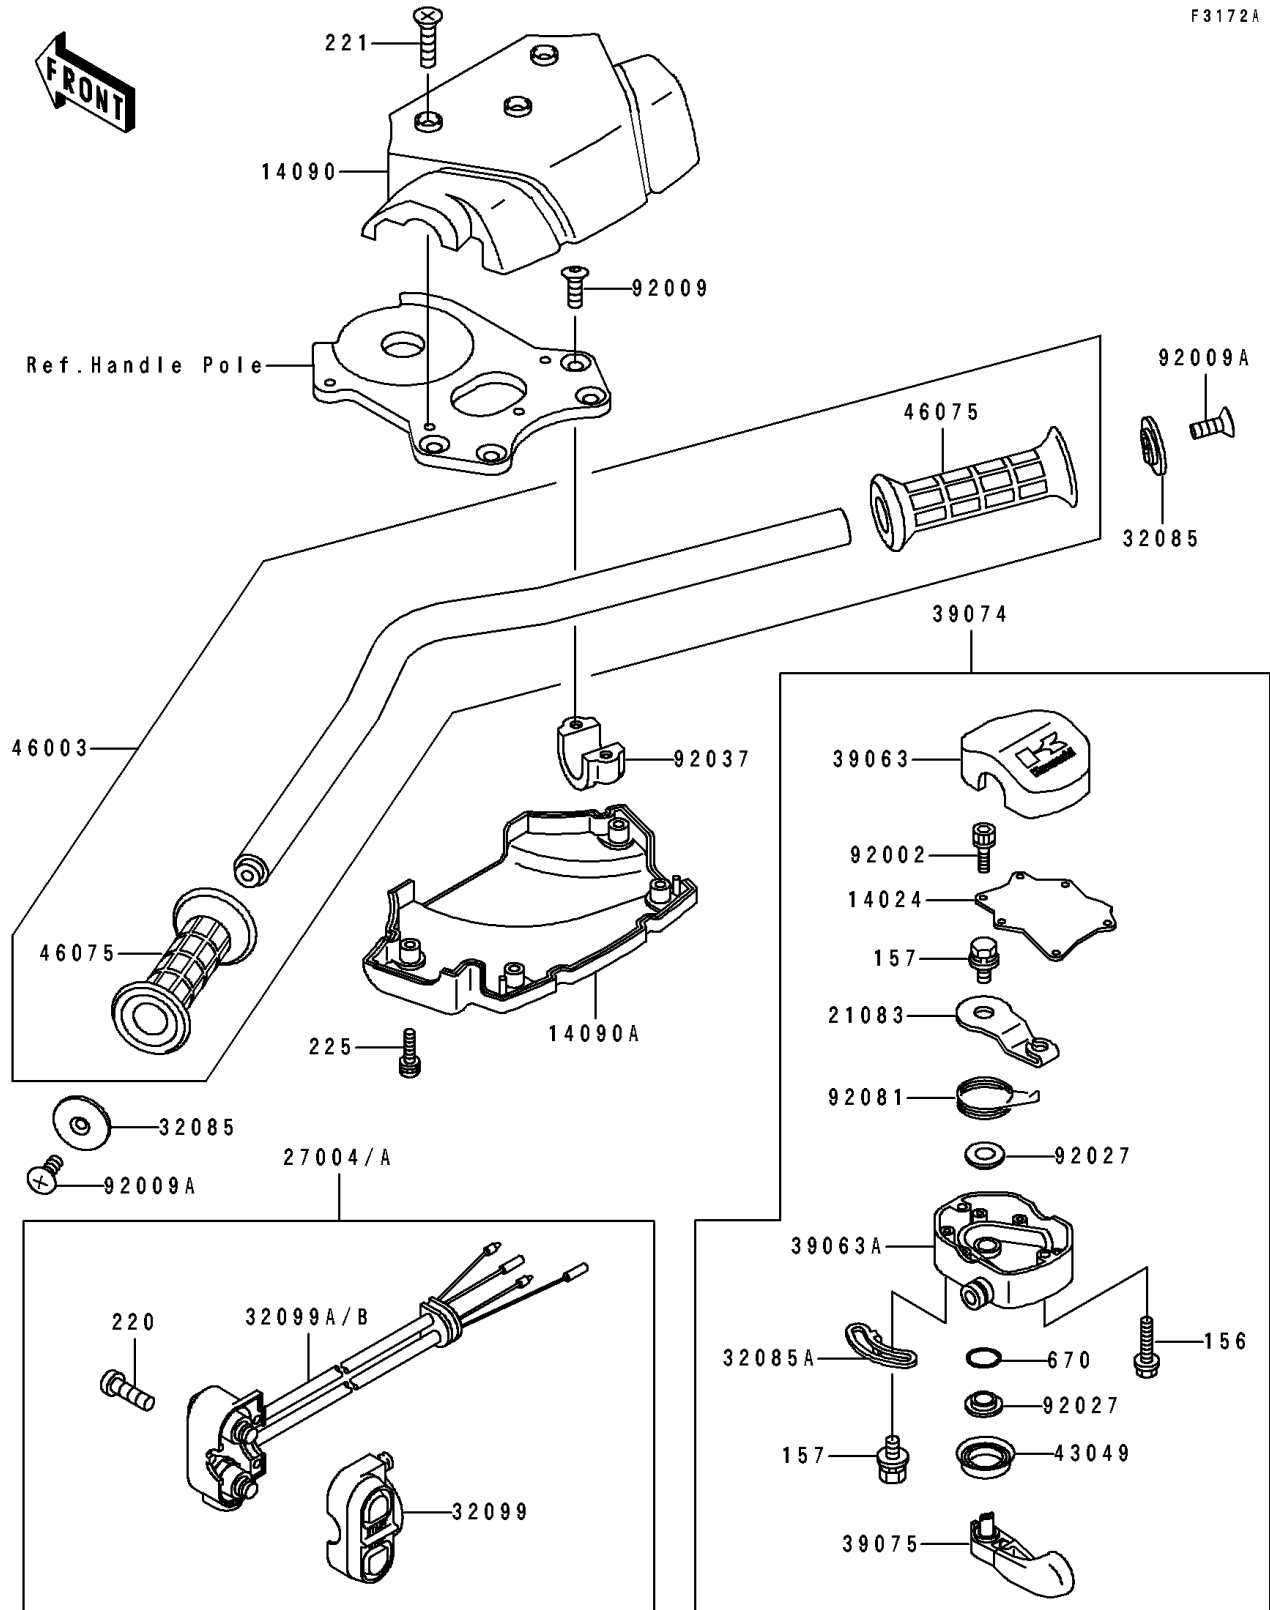

1991 JET SKI® 650 SX PARTS DIAGRAM

Handlebar(KAW64651 91&NAMI.)

F3172A

1991 JET SKI® 650 SX PARTS LIST

Handlebar(KAW64651 91&NAMI.)

ITEM NAME	PART NUMBER	QUANTITY
COVER,THROTTLE LEVER (Ref # 14024)	14024-3701	1
COVER,HANDLE,UPP (Ref # 14090)	14090-3703	1
COVER,HANDLE,LWR (Ref # 14090A)	14090-3704	1
ARM,THROTTLE LEVER (Ref # 21083)	21083-3701	1
SWITCH-ASSY (Ref # 27004)	27004-3705	1
STOPPER (Ref # 32085)	32085-3705	1
STOPPER (Ref # 32085A)	32085-3709	1
CASE,FR,SWITCH (Ref # 32099)	32099-3721	1
CASE,RR,SWITCH (Ref # 32099A)	32099-3723	1
HOUSING-CONTROL,UPP (Ref # 39063)	39063-3703	1
HOUSING-CONTROL,LWR (Ref # 39063A)	39063-3707	1
LEVER-ASSY-THROTTLE (Ref # 39074)	39074-3711	1
LEVER-THROTTLE (Ref # 39075)	39075-3704	1
PACKING,THROTTLE LEVER (Ref # 43049)	43049-3701	1
HANDLE (Ref # 46003)	46003-3716	1
GRIP,HANDLEBAR (Ref # 46075)	46075-3713	1
BOLT,SOCKET,3X10 (Ref # 92002)	92002-3751	1
SCREW,8X22 (Ref # 92009)	92009-3701	1
SCREW,6X16 (Ref # 92009A)	92009-3703	1
COLLAR,THROTTLE LEVER (Ref # 92027)	92027-3704	1
CLAMP,HANDLEBAR (Ref # 92037)	92037-503	1
SPRING,THROTTLE LEVER RETURN (Ref # 92081)	92081-3702	1
BOLT-WP,5X25 (Ref # 156)	156R0525	1
BOLT-WSP,5X12 (Ref # 157)	157R0512	1
SCREW-PAN-CROS,5X30 (Ref # 220)	220R0530	1
SCREW-CSK-CROS,6X16 (Ref # 221)	221R0616	1
SCREW-PAN-WSP-CROS,5X20 (Ref # 225)	225R0520	1
O RING,8MM (Ref # 670)	670B1508	1