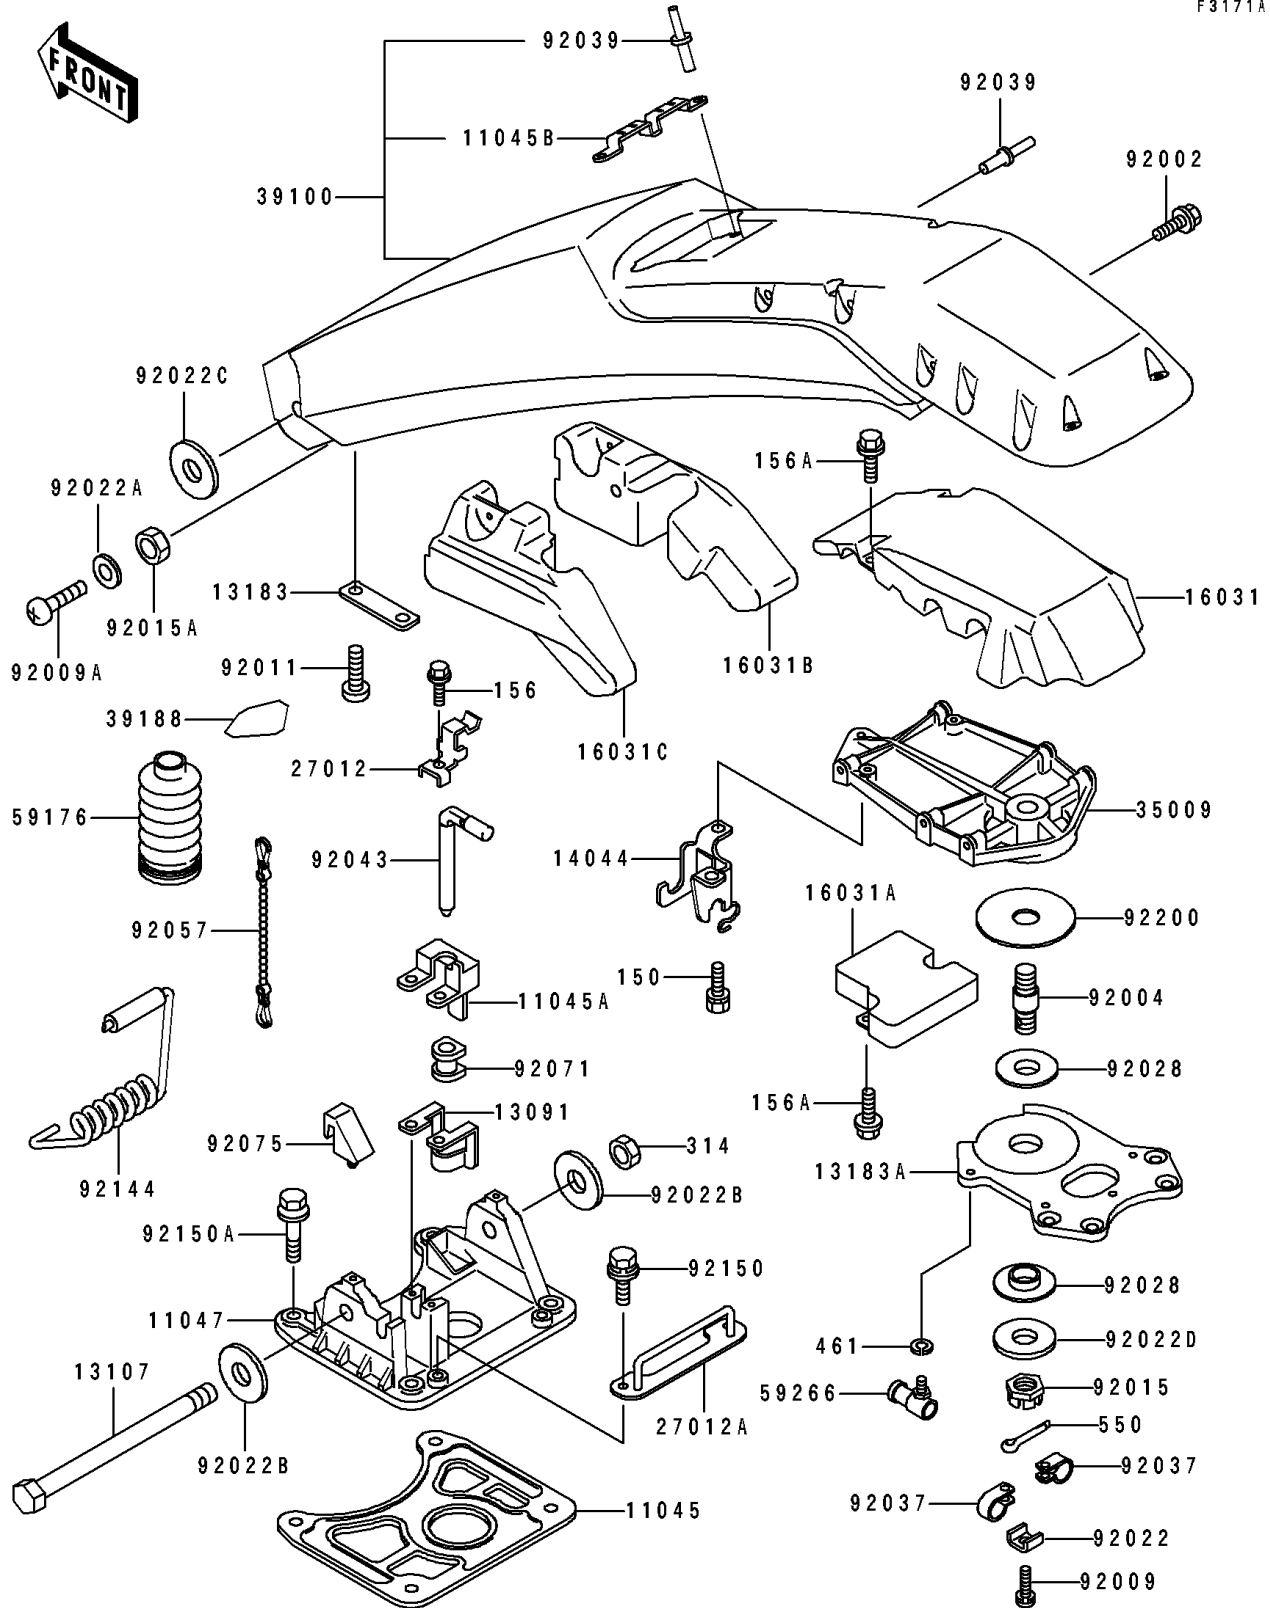

1991 JET SKI® 650 SX PARTS DIAGRAM

Handle Pole (KAW64651 91&NAMI.)

F3171A

1991 JET SKI® 650 SX PARTS LIST

Handle Pole(KAW64651 91&NAMI.)

ITEM NAME	PART NUMBER	QUANTITY
BRACKET,BACK-UP PLATE (Ref # 11045)	11045-3722	1
BRACKET,POLE STOPPER (Ref # 11045A)	11045-3728	1
BRACKET,HANDLE POLE PAD (Ref # 11045B)	11045-3733	1
BRACKET,PIVOT SHAFT (Ref # 11047)	11047-3756	1
HOLDER (Ref # 13091)	13091-3717	1
SHAFT,PIVOT (Ref # 13107)	13107-3709	1
PLATE (Ref # 13183)	13183-3720	1
PLATE,HANDLE BAR (Ref # 13183A)	13183-3786	1
HOLDER-CABLE (Ref # 14044)	14044-3001	1
FLOAT (Ref # 16031)	16031-3715	1
FLOAT,CNT (Ref # 16031A)	16031-3737	1
FLOAT,RH (Ref # 16031B)	16031-3752	1
FLOAT,LH (Ref # 16031C)	16031-3786	1
HOOK (Ref # 27012)	27012-3717	1
HOOK,ENGINE HOOD (Ref # 27012A)	27012-3733	1
BRACE (Ref # 35009)	35009-3708	1
POLE-COMP-HANDLE,M.M.BLUE (Ref # 39100)	39100-3707-TA	1
TAPE,(BLUE) (Ref # 39188)	39188-3703	1
CAP. (Ref # 59176)	59176-514	1
JOINT-BALL (Ref # 59266)	59266-3701	1
BOLT,6X16 (Ref # 92002)	92002-3728	1
STUD (Ref # 92004)	92004-3728	1
SCREW,5X16 (Ref # 92009)	92009-3736	1
SCREW (Ref # 92009A)	92009-3738	1
SCREW (Ref # 92011)	92011-562	1
NUT,CASTLE,18MM (Ref # 92015)	92015-3006	1
NUT (Ref # 92015A)	92015-3015	1
WASHER,CLAMP (Ref # 92022)	92022-3014	1
WASHER (Ref # 92022A)	92022-3042	1