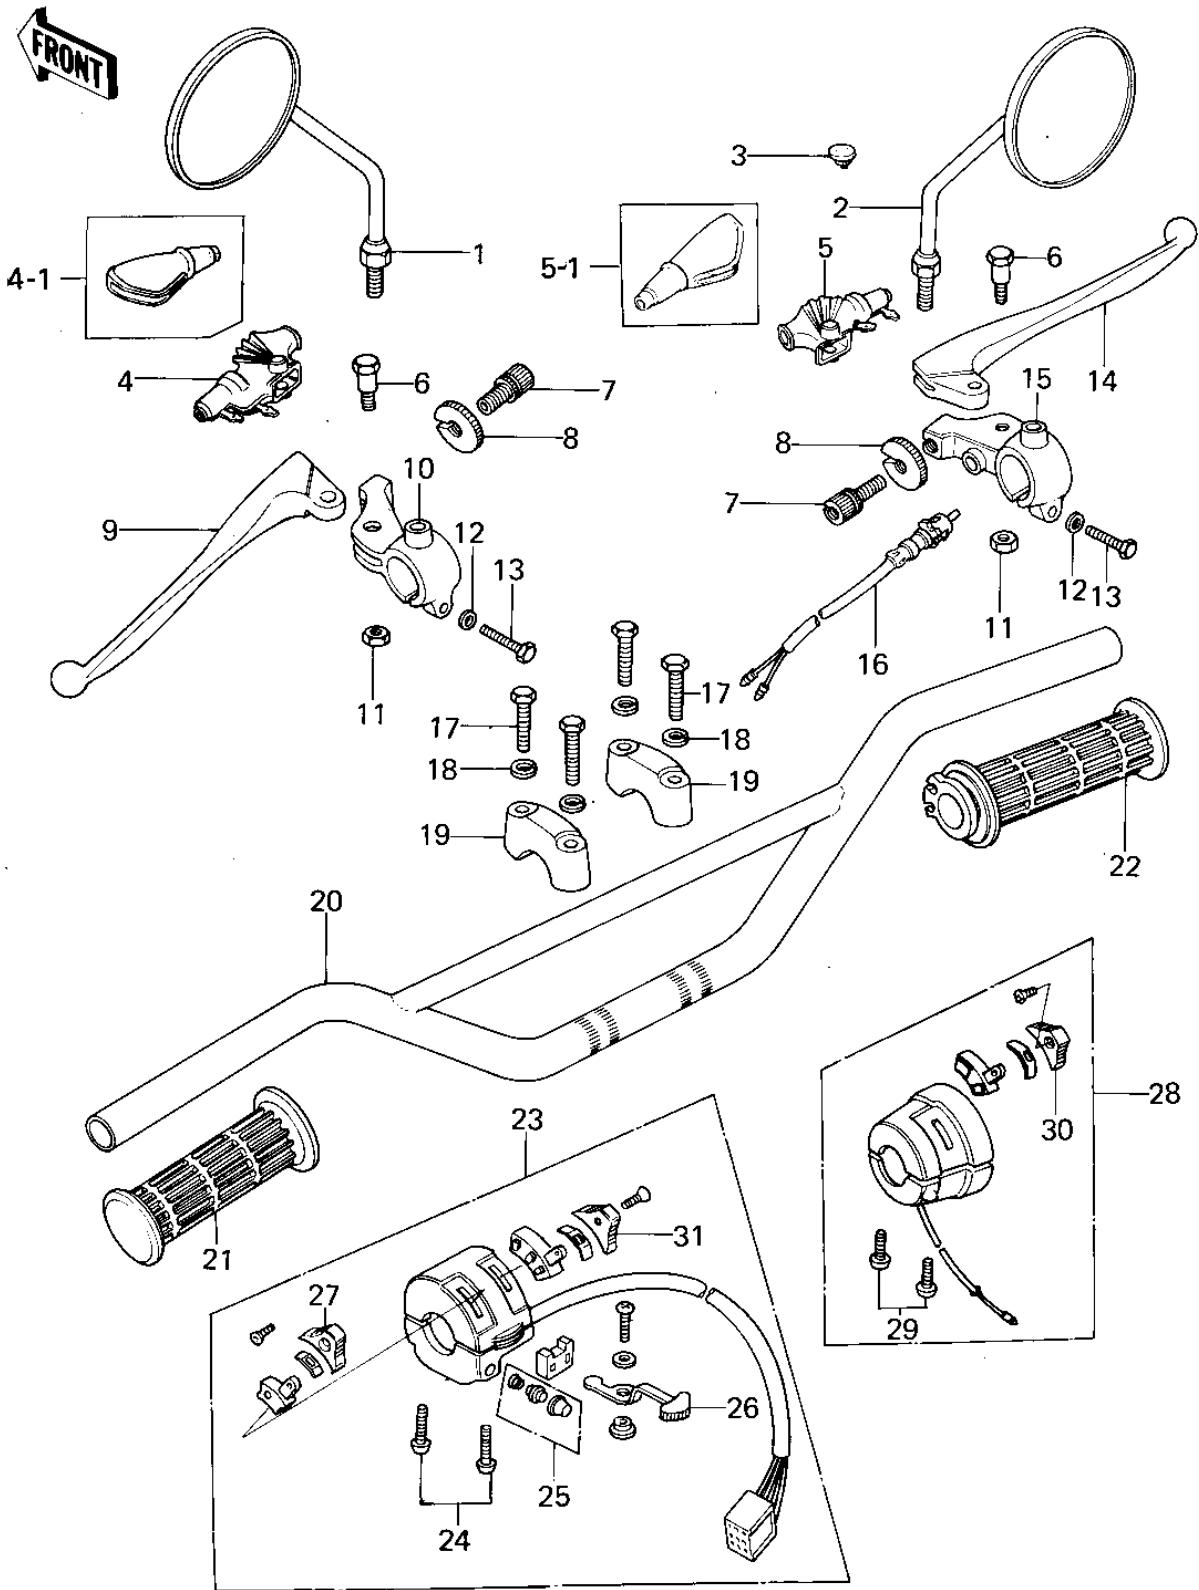

## 1978 KL250 PARTS DIAGRAM

HANDLEBAR ('78-'79 KL250-A1/A1A/A2)

## 1978 KL250 PARTS LIST

HANDLEBAR ('78-'79 KL250-A1/A1A/A2)

ITEM NAME	PART NUMBER	QUANTITY
REAR VIEW MIRROR,L.H (Ref # 1)	56003-009	1
REAR VIEW MIRROR,R.H (Ref # 2)	56002-020	1
CAP-RR VIEW MIRROR (Ref # 3)	92102-009	1
BOOTS,LEVER HOLDER (Ref # 4)	49006-1017	4
BOLT,HEX HEAD,5X22 (Ref # 6)	92007-046	1
SCREW CABLE ADJUST (Ref # 7)	46055-003	1
LEVER FRONT BRAKE (Ref # 8)	46058-005	1
LEVER-CLUTCH (Ref # 9)	46092-015	1
HOLDER-CLUTCH LEV,BLK (Ref # 10)	46094-011-21	1
NUT-LOCK,5MM (Ref # 11)	92019-014	1
WASHER-PLAIN,6MM (Ref # 12)	411D0600	1
BOLT HEX HEAD 6X25 (Ref # 13)	110N0625	1
LEVER FRONT BRAKE (Ref # 14)	46058-004	1
HOLDER-FR BRK LEV,BLK (Ref # 15)	46060-009-21	1
SWITCH-FR. BRAKE LAMP (Ref # 16)	27021-004	1
BOLT 8X38 (Ref # 17)	92001-1405	1
WASHER SPRING 8MM (Ref # 18)	461F0800	1
HOLDER,HANDLEBAR (Ref # 19)	46012-014	1
HANDLEBAR,BRIDGE (Ref # 20)	46003-1004	1
RUBBER,L.H.GRIP (Ref # 21)	46075-1001	1
GRIP ASSY,THROTTLE (Ref # 22)	46019-1001	1
HOUSING ASSY,CONT,L.H (Ref # 23)	46091-1013	1
HOUSING ASSY,CONT,L.H (Ref # 23)	46091-1020	2
SCREW PAN HEAD 5X22 (Ref # 24)	220B0522	1
SWITCH ASSY,HORN BUTN (Ref # 25)	27010-1009	1
KNOB,SGNL LIGHT SWICH (Ref # 26)	92077-1005	1
KNOB,LIGHTING SWITCH (Ref # 27)	92077-1004	2
HOUSING ASSY,CONT,R.H (Ref # 28)	46091-1011	1
SCREW-PAN-CROS,5X25 (Ref # 29)	220B0525	1

## 1978 KL250 PARTS LIST

HANDLEBAR ('78-'79 KL250-A1/A1A/A2)

ITEM NAME	PART NUMBER	QUANTITY
SWITCH,ENGINE STOP (Ref # 30)	92077-1006	1