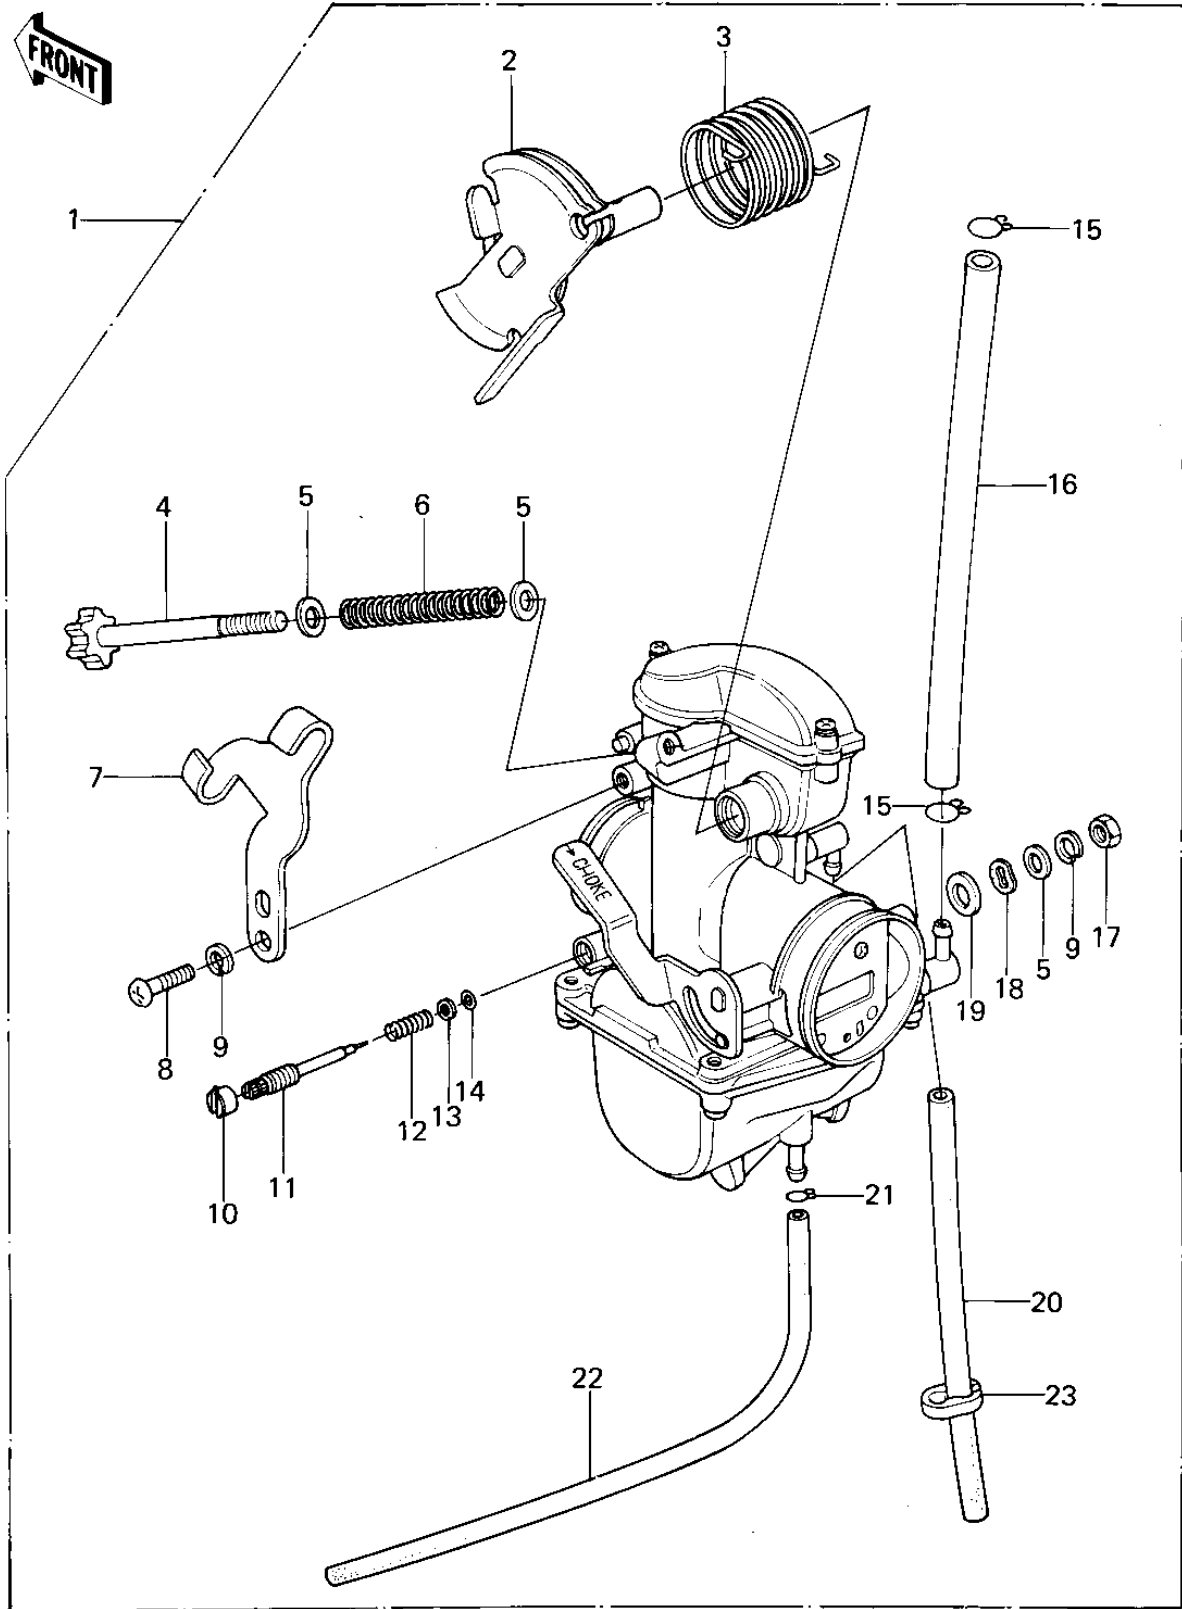

## 1978 KL250 PARTS DIAGRAM

CARBURETOR ASSY ('78-'79 KL250-A1/A1A/A2)

## 1978 KL250 PARTS LIST

CARBURETOR ASSY ('78-'79 KL250-A1/A1A/A2)

ITEM NAME	PART NUMBER	QUANTITY
CARBURETOR ASSY (Ref # 1)	16001-1148	2
CARBURETOR,RH,OUTSIDE (Ref # 1)	16001-1405	1
SHAFT,THROTTLE (Ref # 2)	16041-1001	1
SHAFT,THROTTLE (Ref # 2)	16041-1002	1
SPRING (Ref # 3)	92081-1056	1
SCREW,THROTTLE STOP (Ref # 4)	16021-1001	1
WASHER PLAIN 5MM (Ref # 5)	410B0500	1
SPRING,THR.STOP SCREW (Ref # 6)	92081-1005	1
PLATE,STAY (Ref # 7)	13169-1095	1
SCREW-PAN-CROS (Ref # 8)	220B0514	1
WASHER SPRING 5MM (Ref # 9)	461F0500	1
CAP,JET NEEDLE (Ref # 10)	11012-3727	1
SCREW,PILOT ADJUST (Ref # 11)	16014-1011	1
SPRING,PIROT ADJ SCRW (Ref # 12)	92081-1002	1
WASHER,PLAIN (Ref # 13)	92022-1003	1
O RING,PILOT ADJ (Ref # 14)	92055-1002	1
CLAMP,FUEL HOSE (Ref # 15)	92037-1040	1
HOSE,FUEL INLET (Ref # 16)	92059-1001	1
NUT,5MM (Ref # 17)	311B0500	1
WASHER,SPRING (Ref # 18)	92022-1055	1
WASHER PLAIN 6MM (Ref # 19)	410B0600	1
HOSE (Ref # 20)	92059-110	1
CLAMP,TUBE,OVERFLOW (Ref # 21)	92037-1142	1
HOSE,FUEL OVERFLOW (Ref # 22)	92059-1046	1
CLAMP,OVERFLOW (Ref # 23)	92037-1067	1