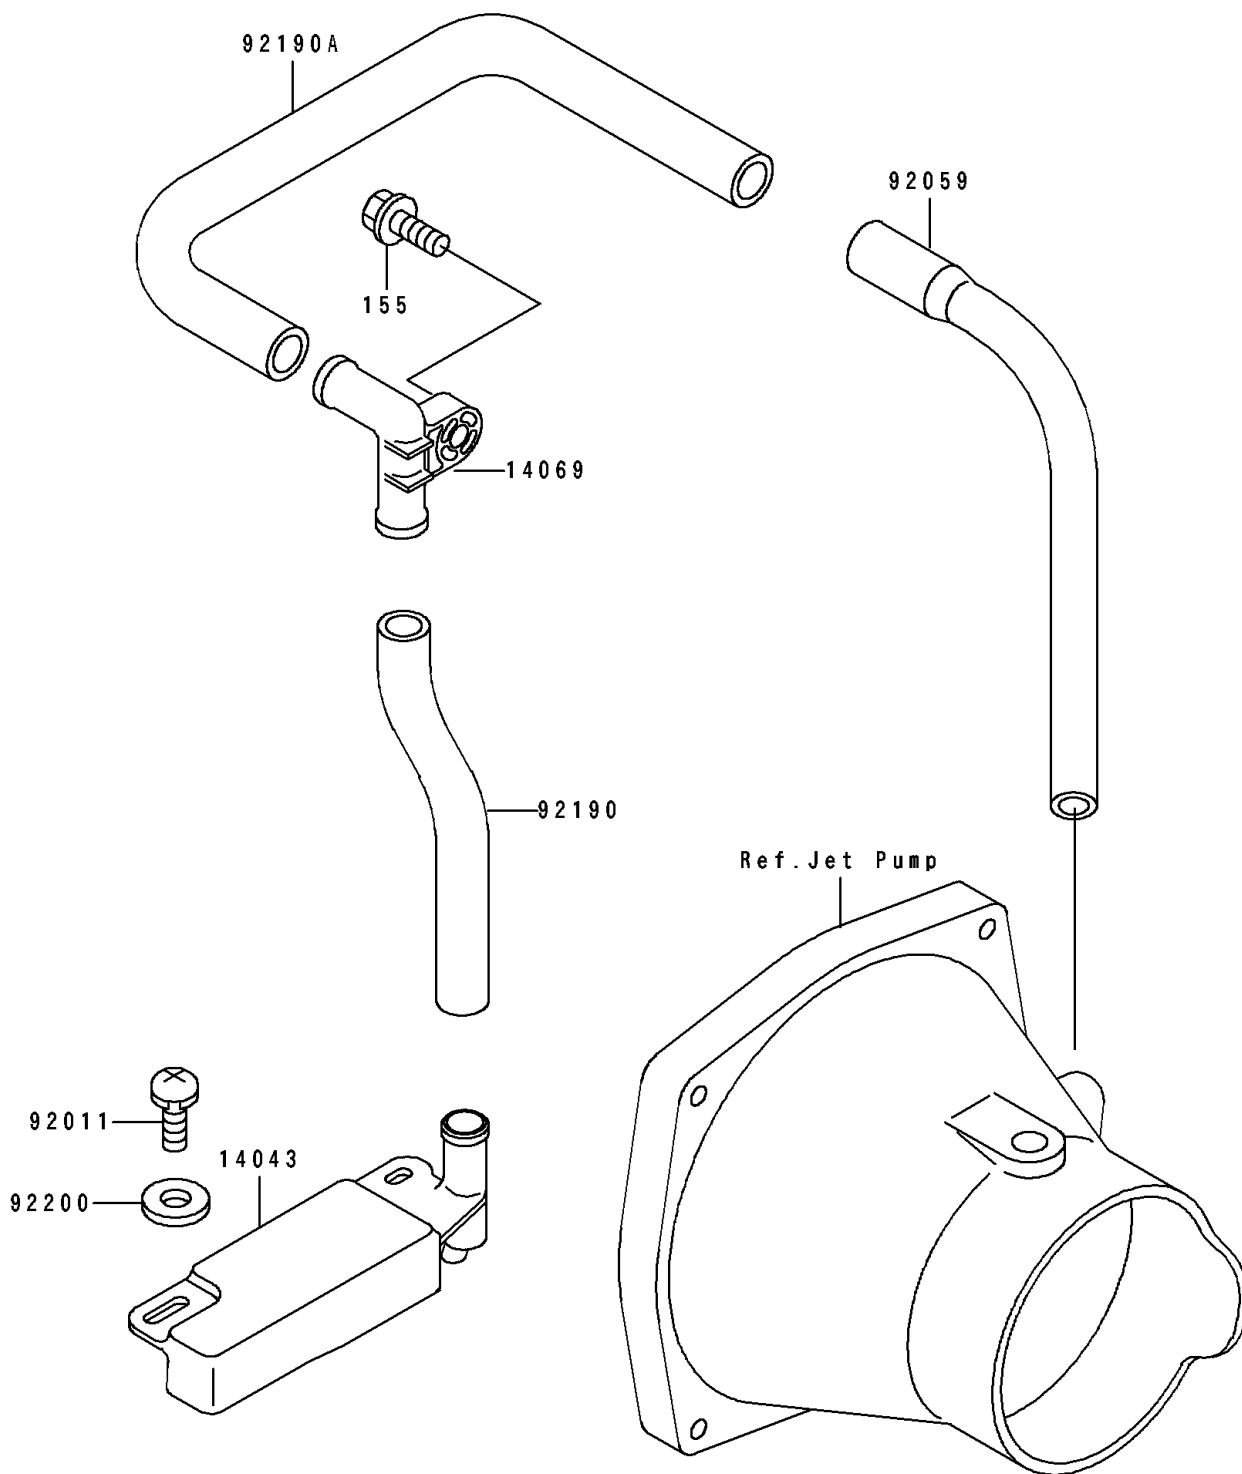

1991 JET SKI® 650 SX PARTS DIAGRAM

Bilge

F 3145

1991 JET SKI® 650 SX PARTS LIST

Bilge

ITEM NAME	PART NUMBER	QUANTITY
FILTER (Ref # 14043)	14043-3707	1
BREATHER,BILGE (Ref # 14069)	14069-3705	1
SCREW,TAPPING (Ref # 92011)	92011-561	1
TUBE,L=200 (Ref # 92059)	92059-3894	1
TUBE,FILTER-BREATHER (Ref # 92190)	92190-3743	1
TUBE,BREATHER-BULKHEAD (Ref # 92190A)	92190-3744	1
WASHER,5.9X16X1.5 (Ref # 92200)	92200-3714	1
BOLT-WSP-SMALL,8X25 (Ref # 155)	155R0825	1