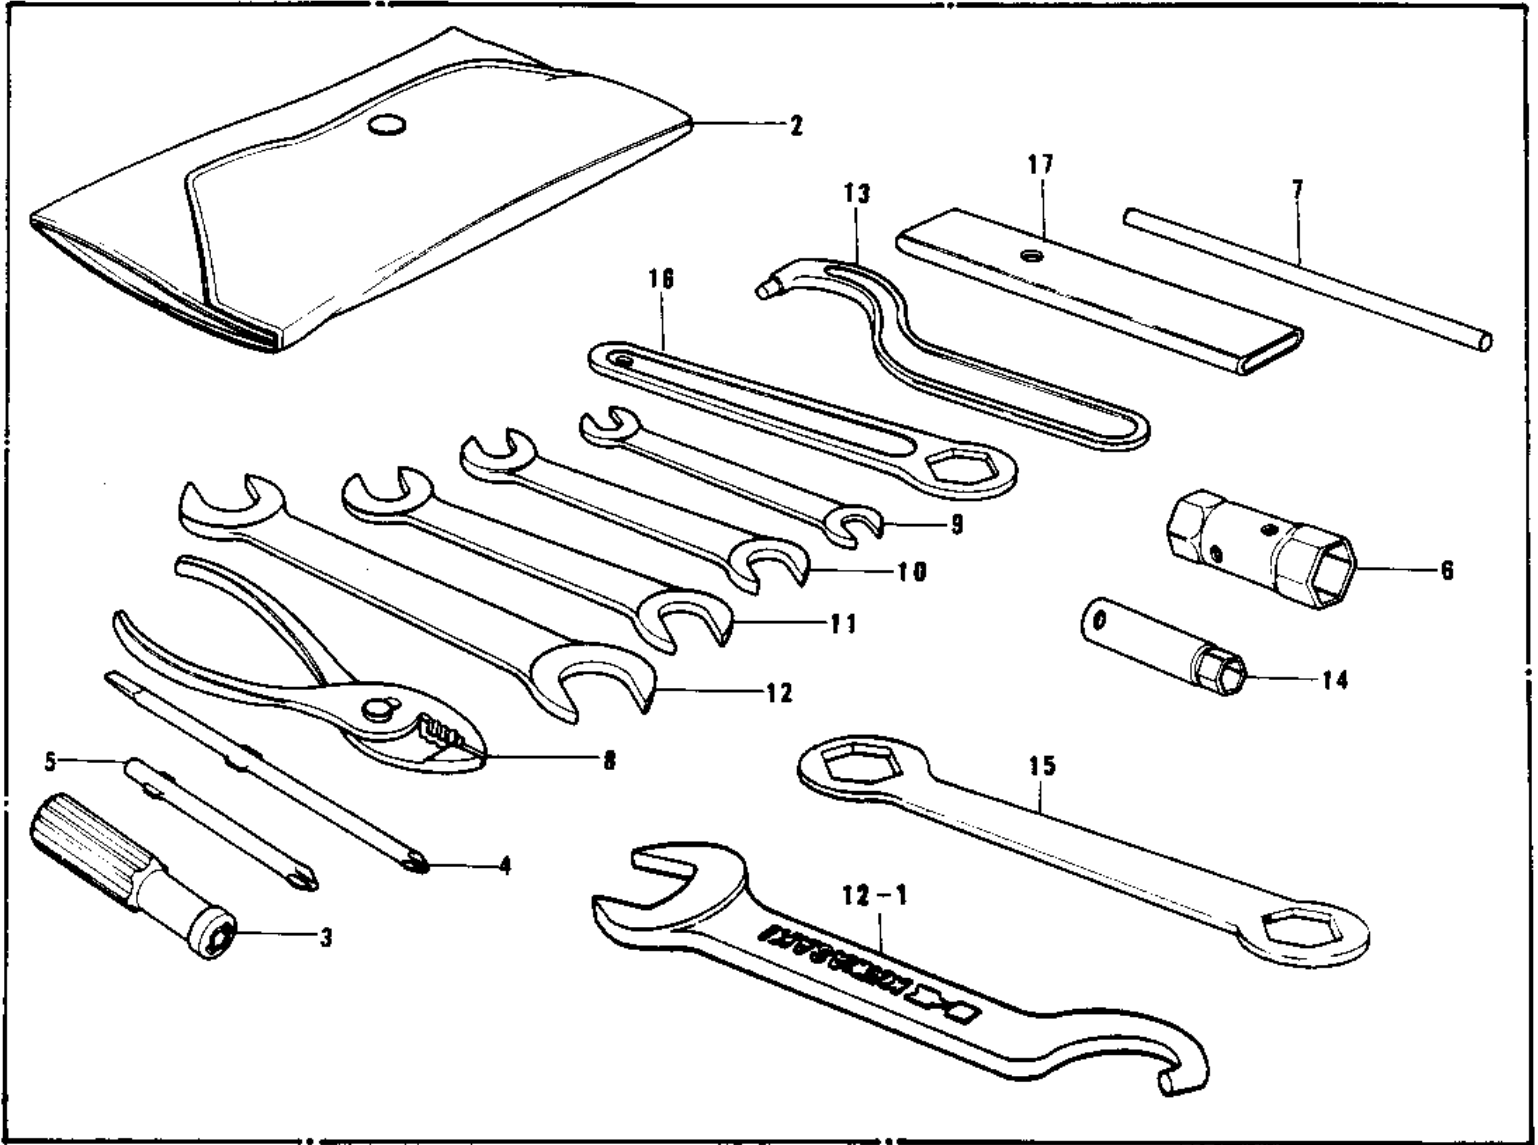

## 1973 PARTS LIST

### OWNER TOOLS

ITEM NAME	PART NUMBER	QUANTITY
UNAVAILABLE IN PRICE BOOK (Ref # 1)	56007-024	1
TOOL KIT (Ref # 1)	56007-037	1
*** N.L.A.*** (Canada) (Ref # 1)	56007-028	1
*** N.L.A.*** (Canada) (Ref # 1)	56007-054	1
BAG,TOOL (Ref # 2)	56008-008	2
92106-1001 (Canada) (Ref # 3)	92106-002	1
TOOL-DRIVER (Ref # 4)	92107-1052	1
SCREW DRIVER #3 PHLIP (Ref # 5)	92107-005	1
92110-012 (Canada) (Ref # 6)	92110-008	1
WRENCH,BOX,17X21 (Ref # 6)	92110-012	1
92111-005 (Canada) (Ref # 7)	92111-007	1
BAR,SPARK PLUG WRENCH (Ref # 7)	92111-005	1
92112-003 (Canada) (Ref # 8)	92112-001	1
PLIERS,160MM (Ref # 8)	92112-003	1
UNAVAILABLE IN PRICE BOOK (Ref # 9)	960B1012	1
WRENCH,OPEN,8X10 (Ref # 9)	92126-001	1
UNAVAILABLE IN PRICE BOOK (Ref # 10)	960B1013	1
WRENCH,OPEN END,12X13 (Ref # 10)	92126-002	1
UNAVAILABLE IN PRICE BOOK (Ref # 11)	960B1417	1
UNAVAILABLE IN PRICE BOOK (Ref # 12)	960B1921	1
92110-1010 (Canada) (Ref # 12)	92126-007	1
*** N.L.A.*** (Canada) (Ref # 12-1)	92126-012	1
HOOK-SHOCK ABNBR ADST (Ref # 13)	92108-005	1
92110-1035 (Canada) (Ref # 13)	92108-007	1
WRENCH BOX 10MM (Ref # 14)	92110-007	1
WRENCH BOX 24X32 (Ref # 15)	92109-002	1
92110-1022 (Canada) (Ref # 15)	92108-009	1
WRENCH,BOX,32MM (Ref # 16)	92108-010	1
TOOL-WRENCH,BOX END,2 (Ref # 16)	92110-1147	1

### OWNER TOOLS

ITEM NAME	PART NUMBER	QUANTITY
BAR, WRENCH (Ref # 17)	92111-004	1
LIQUID GASKET (Ref # 18)	92104-002	1
57001-1243 (Canada) (Ref # 19)	56019-100	1
57001-1216 (Canada) (Ref # 20)	56019-106	1