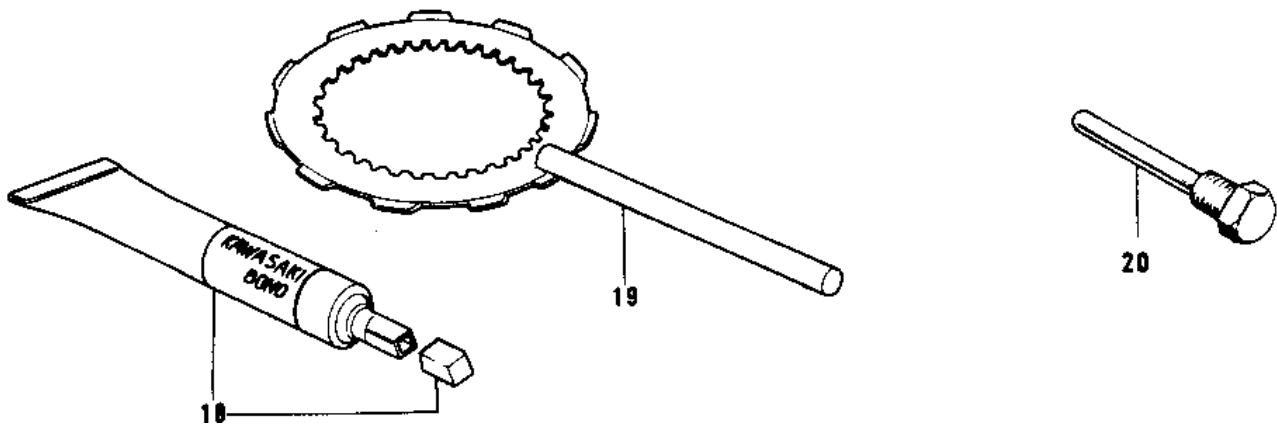

1973 PARTS DIAGRAM

OWNER TOOLS