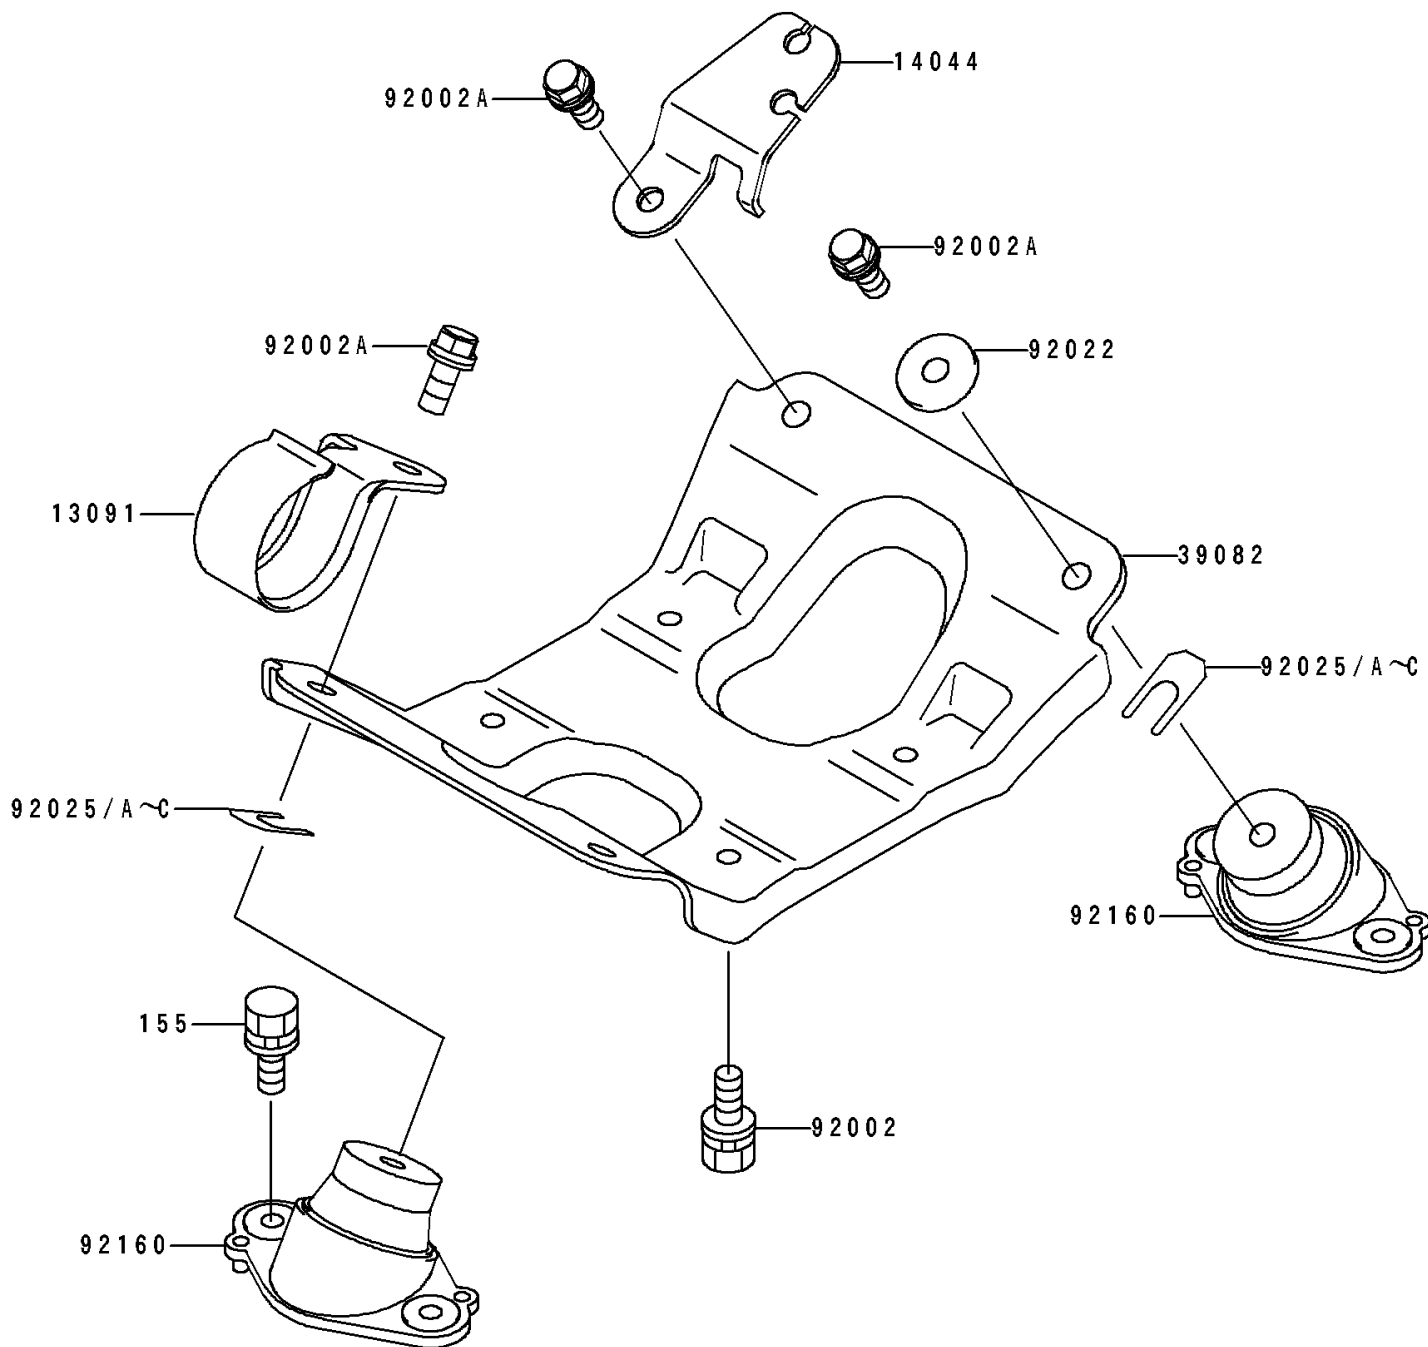

1991 JET SKI® 650 SX PARTS DIAGRAM

Engine Mount

F3144

1991 JET SKI® 650 SX PARTS LIST

Engine Mount

ITEM NAME	PART NUMBER	QUANTITY
HOLDER (Ref # 13091)	13091-3754	1
HOLDER-CABLE (Ref # 14044)	14044-3712	1
MOUNT-ENGINE (Ref # 39082)	39082-3705	1
BOLT,10X25 (Ref # 92002)	92002-3765	1
BOLT,10X25 (Ref # 92002A)	92002-3770	1
WASHER,32X10.5X4 (Ref # 92022)	92022-3023	1
SHIM,T=0.3MM (Ref # 92025)	92025-3705	1
SHIM,T=0.5MM (Ref # 92025A)	92025-3706	1
SHIM,T=1.0MM (Ref # 92025B)	92025-3707	1
SHIM,T=1.5MM (Ref # 92025C)	92025-3708	1
DAMPER,ENGINE MOUNT (Ref # 92160)	92160-3757	1
BOLT-WSP-SMALL,8X20 (Ref # 155)	155R0820	1