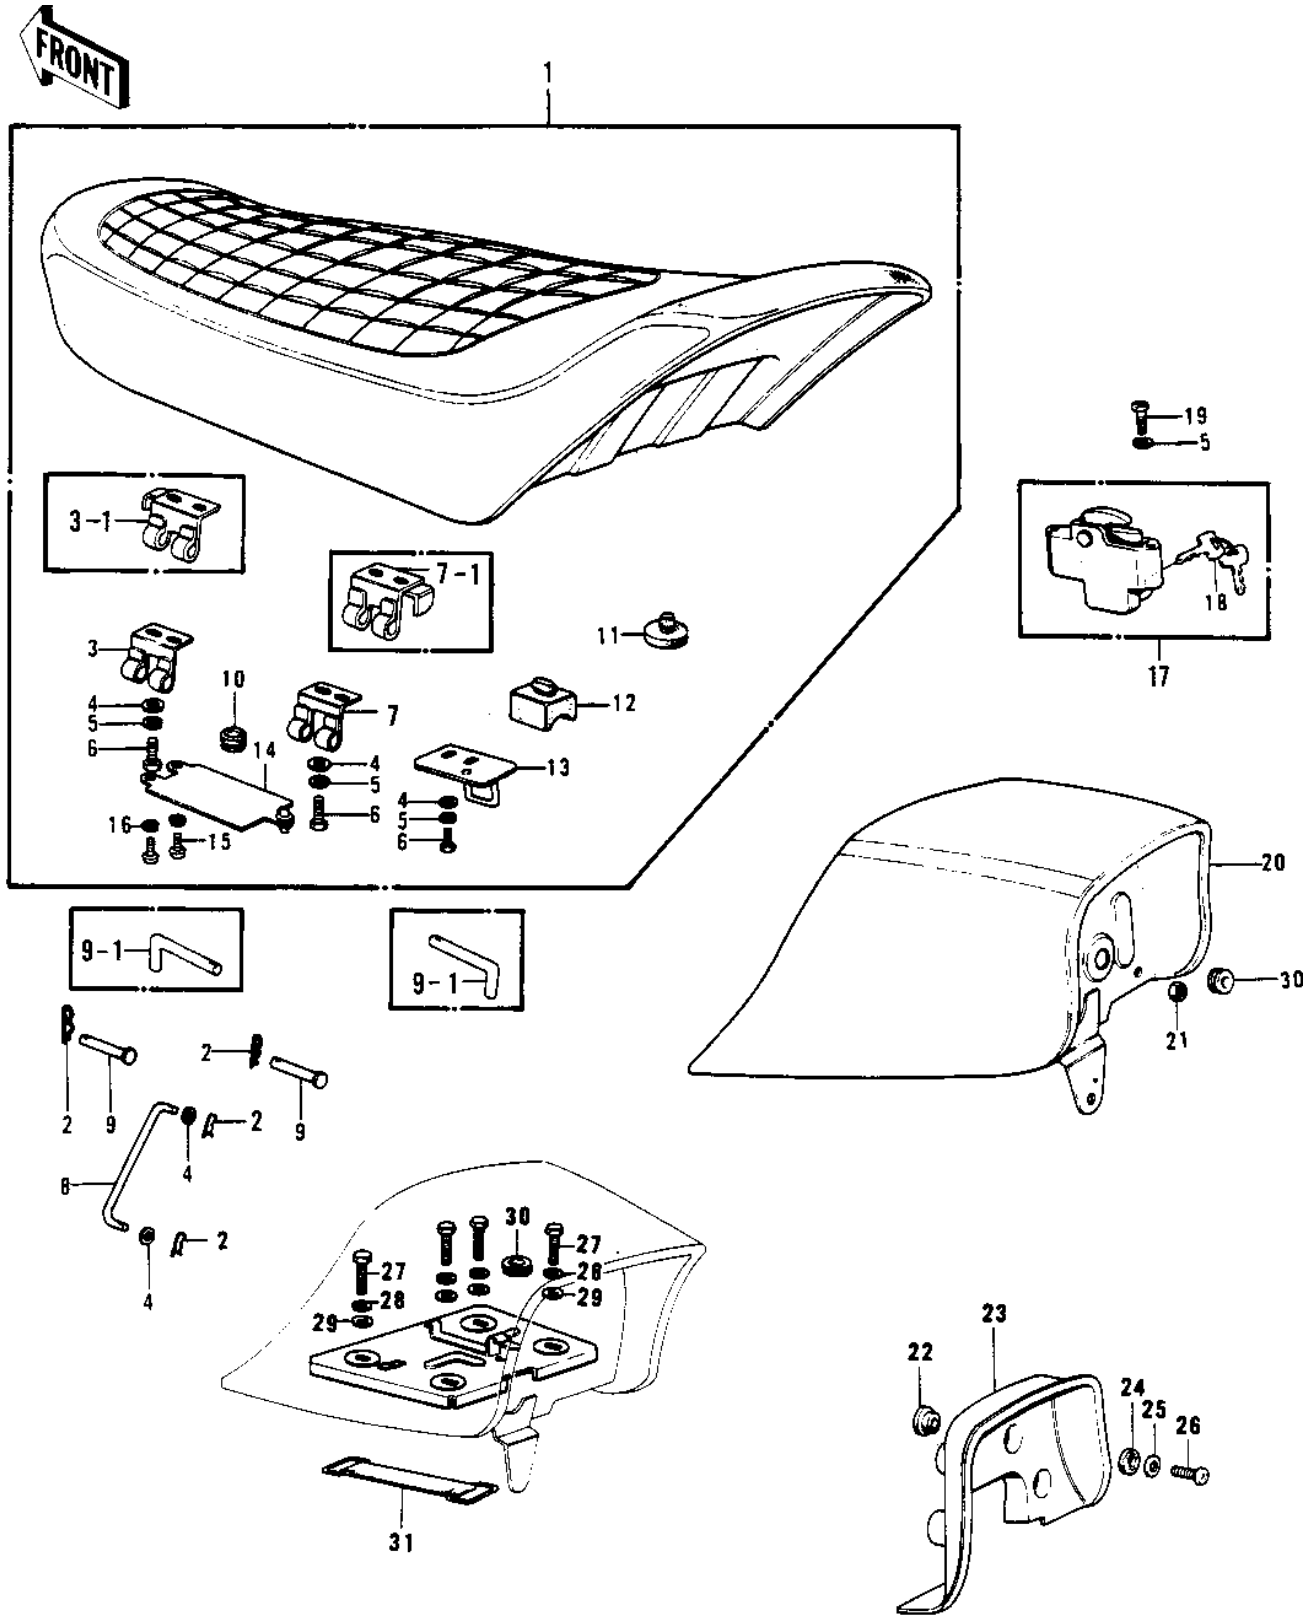

1973 PARTS DIAGRAM

SEAT/SEAT COVER (S1-B/C, KH250-A5)

1973 PARTS LIST

SEAT/SEAT COVER (S1-B/C,KH250-A5)

ITEM NAME	PART NUMBER	QUANTITY
SEAT-ASSY,DUAL (Ref # 1)	53001-088	1
SEAT-ASSY,DUAL (Ref # 1)	53001-118	1
COTTER PIN (Ref # 2)	92041-003	1
HINGE,BLACK (Ref # 3)	53009-017-10	2
HINGE,FRONT (Ref # 3-1)	53009-031	1
WASHER PLAIN 6MM (Ref # 4)	410B0600	1
WASHER PLAIN 6MM (Ref # 4)	411B0600	1
WASHER SPRING 6MM (Ref # 5)	461F0600	1
BOLT-UPSET 6X14 (Ref # 6)	112B0614	3
HINGE,REAR (Ref # 7-1)	53009-030	1
STAND,SEAT (Ref # 8)	53054-002	1
PIN (Ref # 9)	53011-002	1
PIN,DUAL SEAT PIVOT (Ref # 9-1)	53011-008	1
GROMMET (Ref # 10)	92071-056	1
DAMPER RUBBER (Ref # 11)	92075-099	1
DAMPER RUBBER-SEAT (Ref # 12)	92075-156	1
HOOK,SEAT (Ref # 13)	53008-024	1
CASE (Ref # 14)	32099-011	1
SCREW PAN HEAD 4X10 (Ref # 15)	220B0410	1
WASHER PLAIN 4MM (Ref # 16)	410B0400	1
LOCK ASSY,SEAT (Ref # 17)	53045-013	1
KEY SET,#901 (Ref # 18)	27008-055-01	1
KEY SET,#910 (Ref # 18)	27008-055-10	1
SCREW PAN HEAD 6X14 (Ref # 19)	220B0614	1
BACKREST,SEAT,C.GREEN (Ref # 20)	53043-008-1Z	1
BACK REST,C.BLUE (Ref # 20)	53043-008-2L	1
BACK REST,C.S.RED (Ref # 20)	53043-008-3R	1
NUT 6MM (Ref # 21)	311B0600	1
DAMPER RUBBER (Ref # 22)	92075-169	1

1973 PARTS LIST

SEAT/SEAT COVER (S1-B/C,KH250-A5)

ITEM NAME	PART NUMBER	QUANTITY
COVER,BACKREST (Ref # 23)	53057-004	1
DAMPER RUBBER (Ref # 24)	92075-168	1
WASHER-PLAIN,7MM (Ref # 25)	92022-240	1
SCREW PAN HEAD 6X28 (Ref # 26)	220B0628	1
BOLT-SMALL-UPSET,8X18 (Ref # 27)	115G0818	1
WASHER SPRING 8MM (Ref # 28)	461F0800	1
WASHER PLAIN 8MM (Ref # 29)	411B0800	1
GROMMET (Ref # 30)	92071-059	1
BAND TOOL (Ref # 31)	92072-012	1