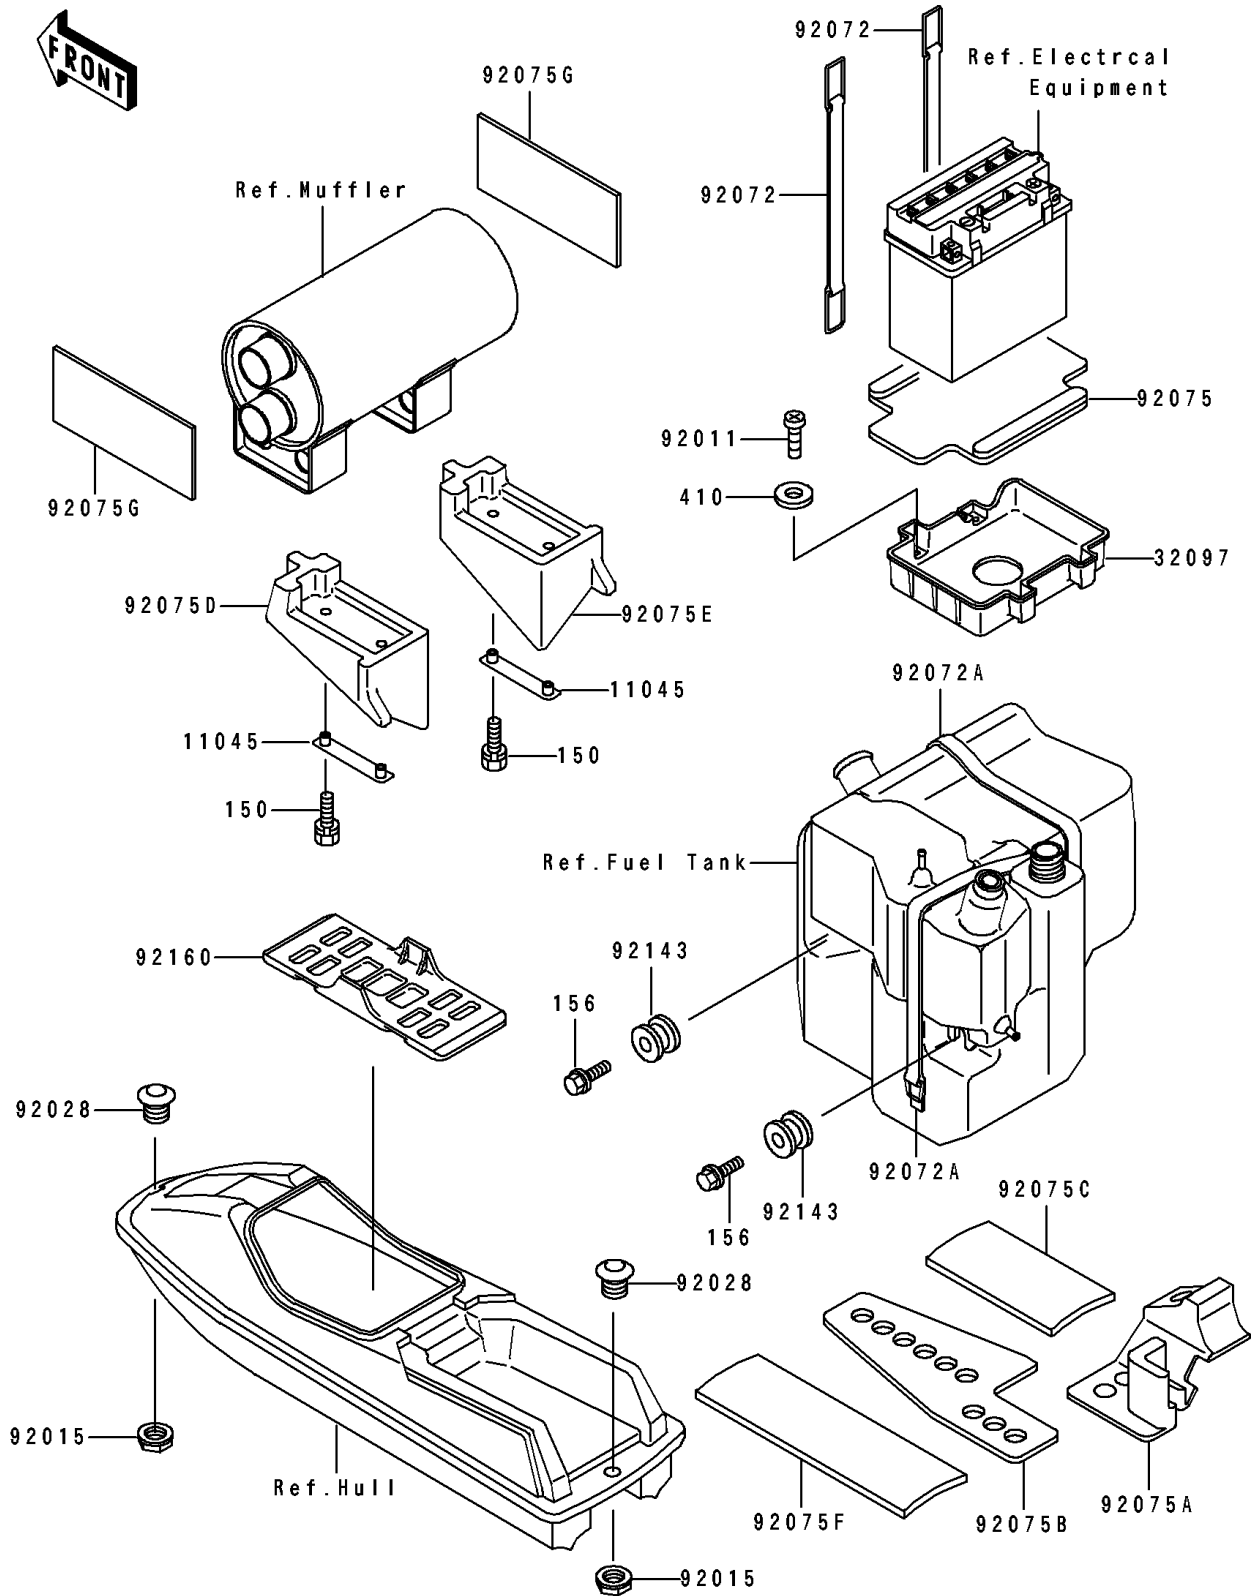

## 1991 JET SKI® 650 SX PARTS DIAGRAM

Hull Fitting

F3143

## 1991 JET SKI® 650 SX PARTS LIST

Hull Fitting

ITEM NAME	PART NUMBER	QUANTITY
BRACKET (Ref # 11045)	11045-3764	1
CASE-BATTERY (Ref # 32097)	32097-3702	1
SCREW,TAPPING (Ref # 92011)	92011-561	1
NUT (Ref # 92015)	92015-3779	1
BUSHING (Ref # 92028)	92028-3734	1
BAND,BATTERY,L=366 (Ref # 92072)	92072-3706	1
BAND,L=544 (Ref # 92072A)	92072-3709	1
DAMPER,BATTERY (Ref # 92075)	92075-3714	1
DAMPER,FUEL TANK,RR (Ref # 92075A)	92075-3754	1
DAMPER,FUEL TANK,CNT (Ref # 92075B)	92075-3755	1
DAMPER,FUEL TANK,RH (Ref # 92075C)	92075-3756	1
DAMPER (Ref # 92075D)	92075-3763	1
DAMPER (Ref # 92075E)	92075-3764	1
DAMPER,FUEL TANK (Ref # 92075F)	92075-521	1
DAMPER,MUFFLER (Ref # 92075G)	92075-522	1
COLLAR (Ref # 92143)	92143-3705	1
DAMPER (Ref # 92160)	92160-3711	1
BOLT-WS,6X22 (Ref # 150)	150R0622	1
BOLT-WP,6X22 (Ref # 156)	156R0622	1
WASHER-PLAIN-SMALL,6MM (Ref # 410)	410S0600	1