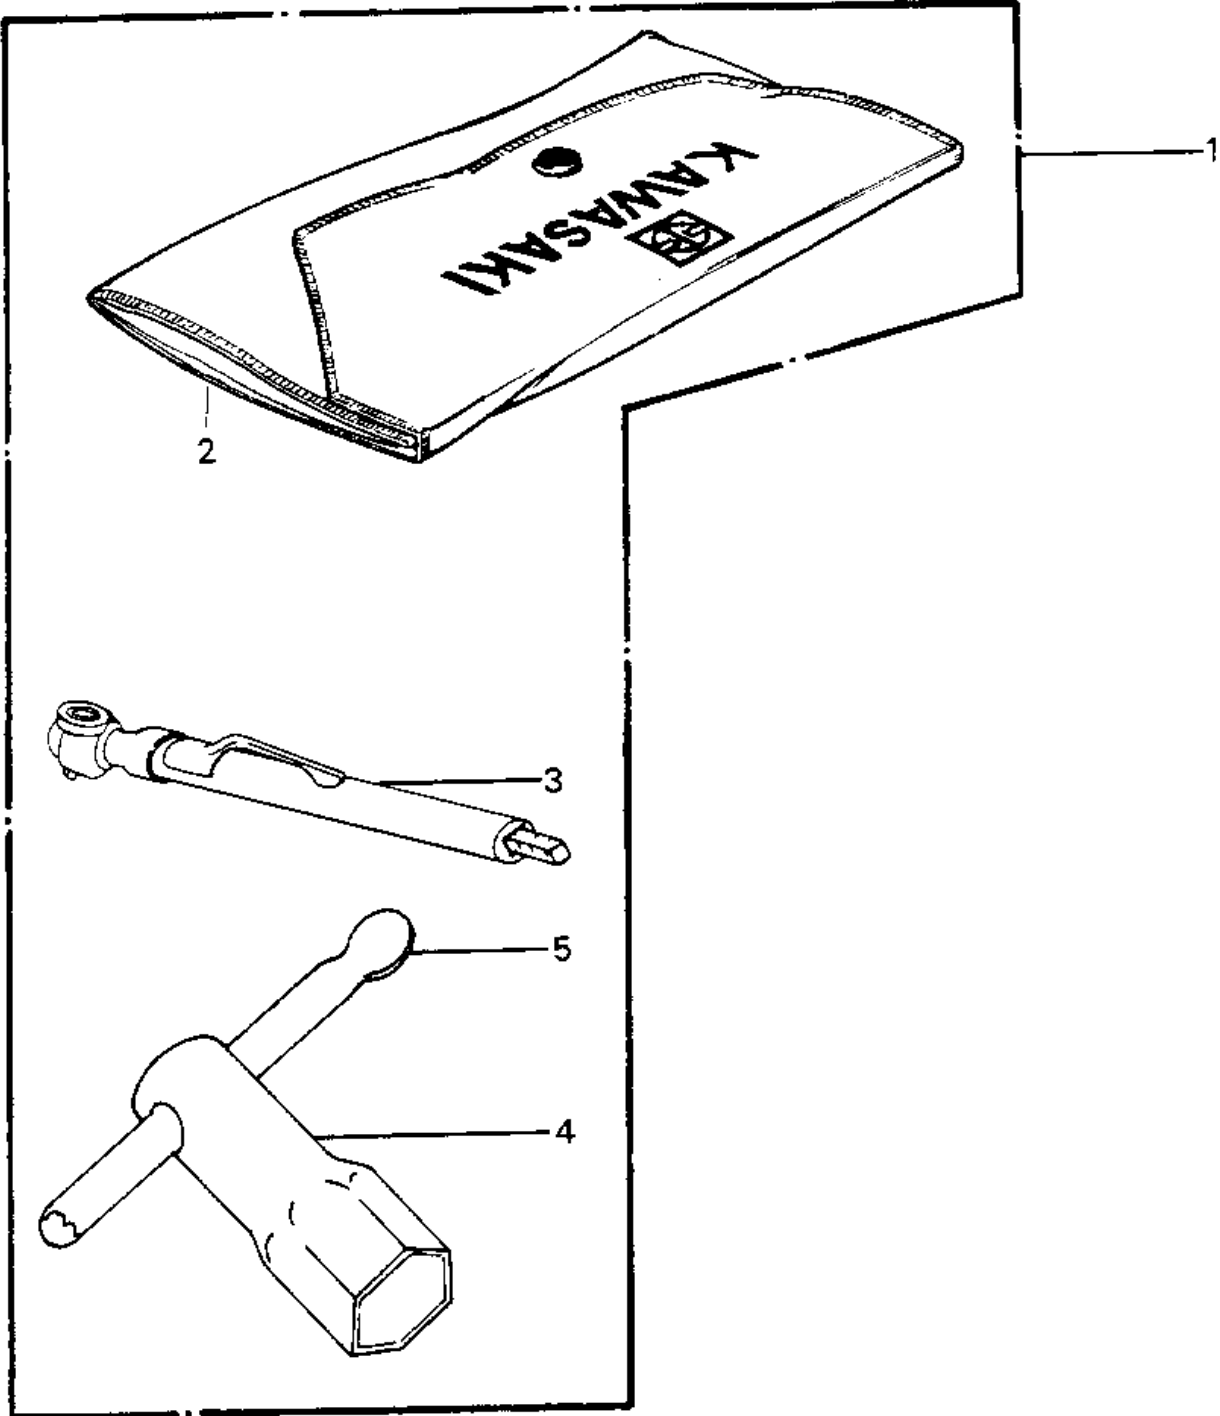

1980 KDX™250 PARTS DIAGRAM

OWNER TOOLS

1980 KDX™250 PARTS LIST

OWNER TOOLS

ITEM NAME	PART NUMBER	QUANTITY
TOOL KIT (Ref # 1)	56007-4002	1
BAG,TOOL (Ref # 2)	56008-008	1
GUAGE, TIRE PRESSURE (Ref # 3)	52005-4001	1
GAUGE,AIR (Ref # 3)	52005-4002	1
WRENCH,SPARK PLUG (Ref # 4)	92110-4001	1
BAR,SPARK PLUG WRENCH (Ref # 5)	16149-4001	1