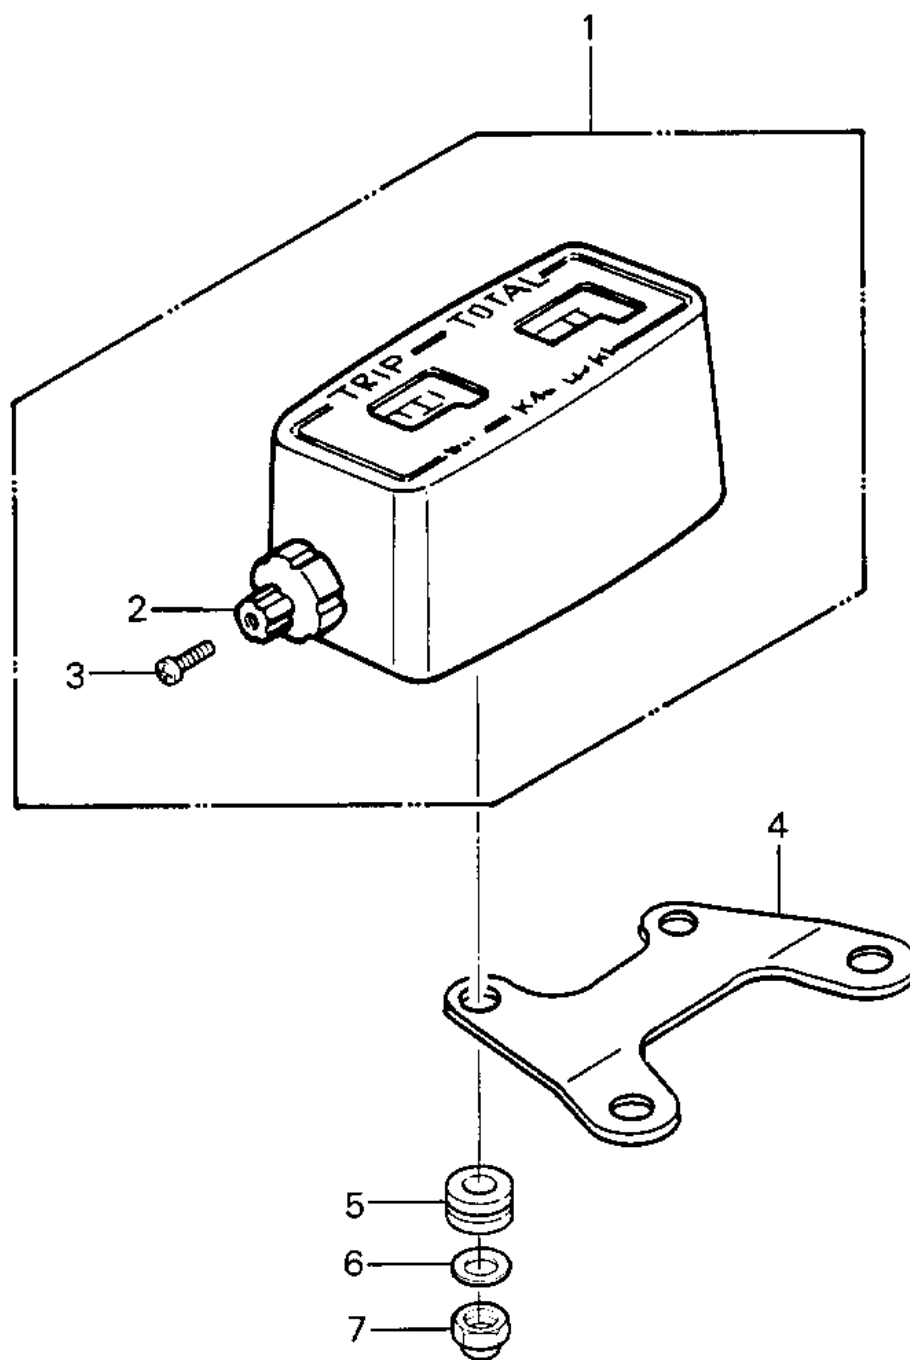

1980 KDX™250 PARTS DIAGRAM

METER

1980 KDX™250 PARTS LIST

METER

ITEM NAME	PART NUMBER	QUANTITY
ODOMETER,MILE (Ref # 1)	25005-1061	1
25005-1061 (Canada) (Ref # 1)	25005-1062	1
KNOB-METER TRIP RESET (Ref # 2)	92077-1013	1
SCREW-2X6 (Ref # 3)	92009-1159	1
BRACKET,SPEEDOMETER (Ref # 4)	11034-4019	1
DAMPER RUBBER,METER (Ref # 5)	92075-1209	1
WASHER,5.2X16X16X1.2T (Ref # 6)	25009-004	1
NUT-CAP,5MM (Ref # 7)	322C0500	1