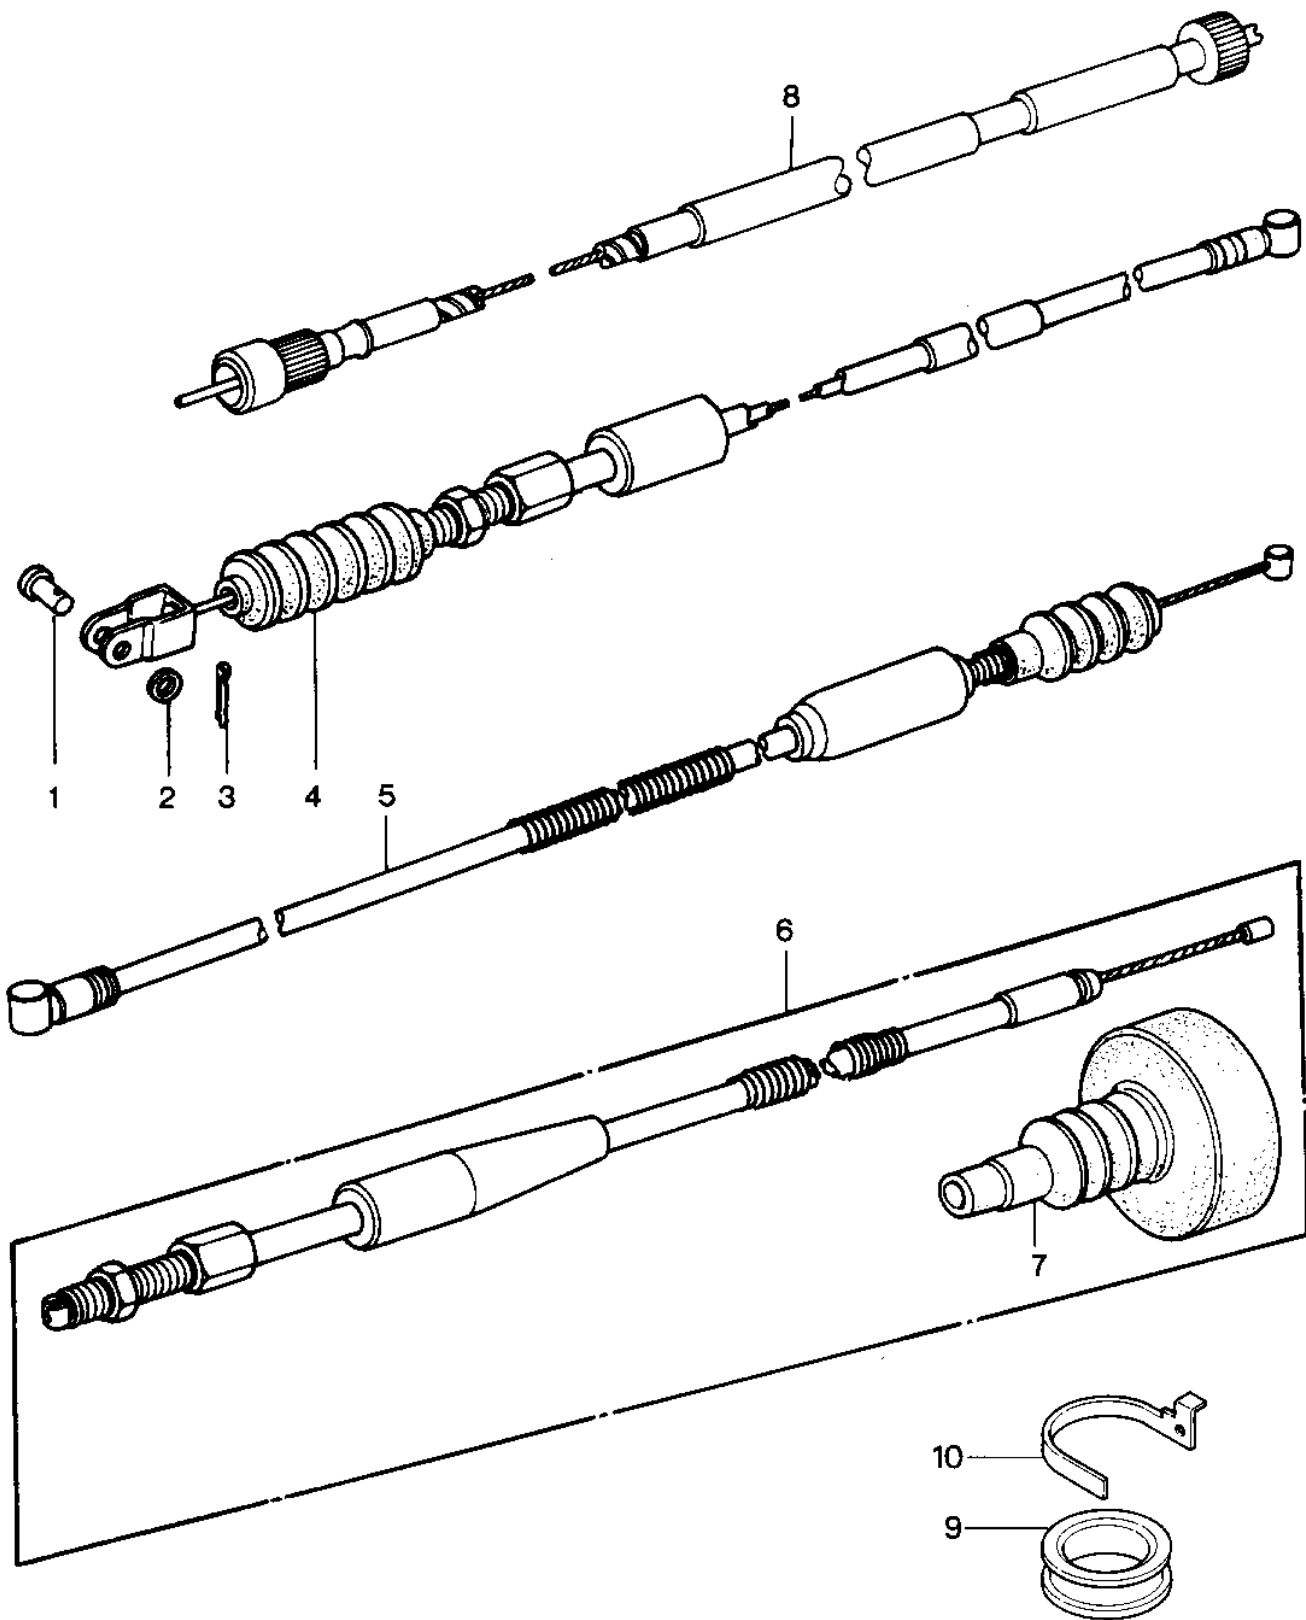

## 1980 KDX™250 PARTS DIAGRAM

CABLES

## 1980 KDX™250 PARTS LIST

### CABLES

ITEM NAME	PART NUMBER	QUANTITY
PIN-BRAKE ROD FITTING (Ref # 1)	92043-064	1
WASHER PLAIN 6MM (Ref # 2)	410B0600	1
PIN COTTER 2.0X15 (Ref # 3)	550D2015	1
CABLE,BRAKE (Ref # 4)	54005-4001	1
CABLE,CLUTCH (Ref # 5)	54011-4002	1
CABLE,THROTTLE (Ref # 6)	54012-1045	1
BOOT,THROTTLE CABLE (Ref # 7)	49006-1016	1
CABLE,SPEEDOMETER (Ref # 8)	54001-4001	1
CABLE GUIDE,HEAD LAMP (Ref # 9)	13070-4001	1
CLAMP, CABLE GUIDE (Ref # 10)	92037-4002	1