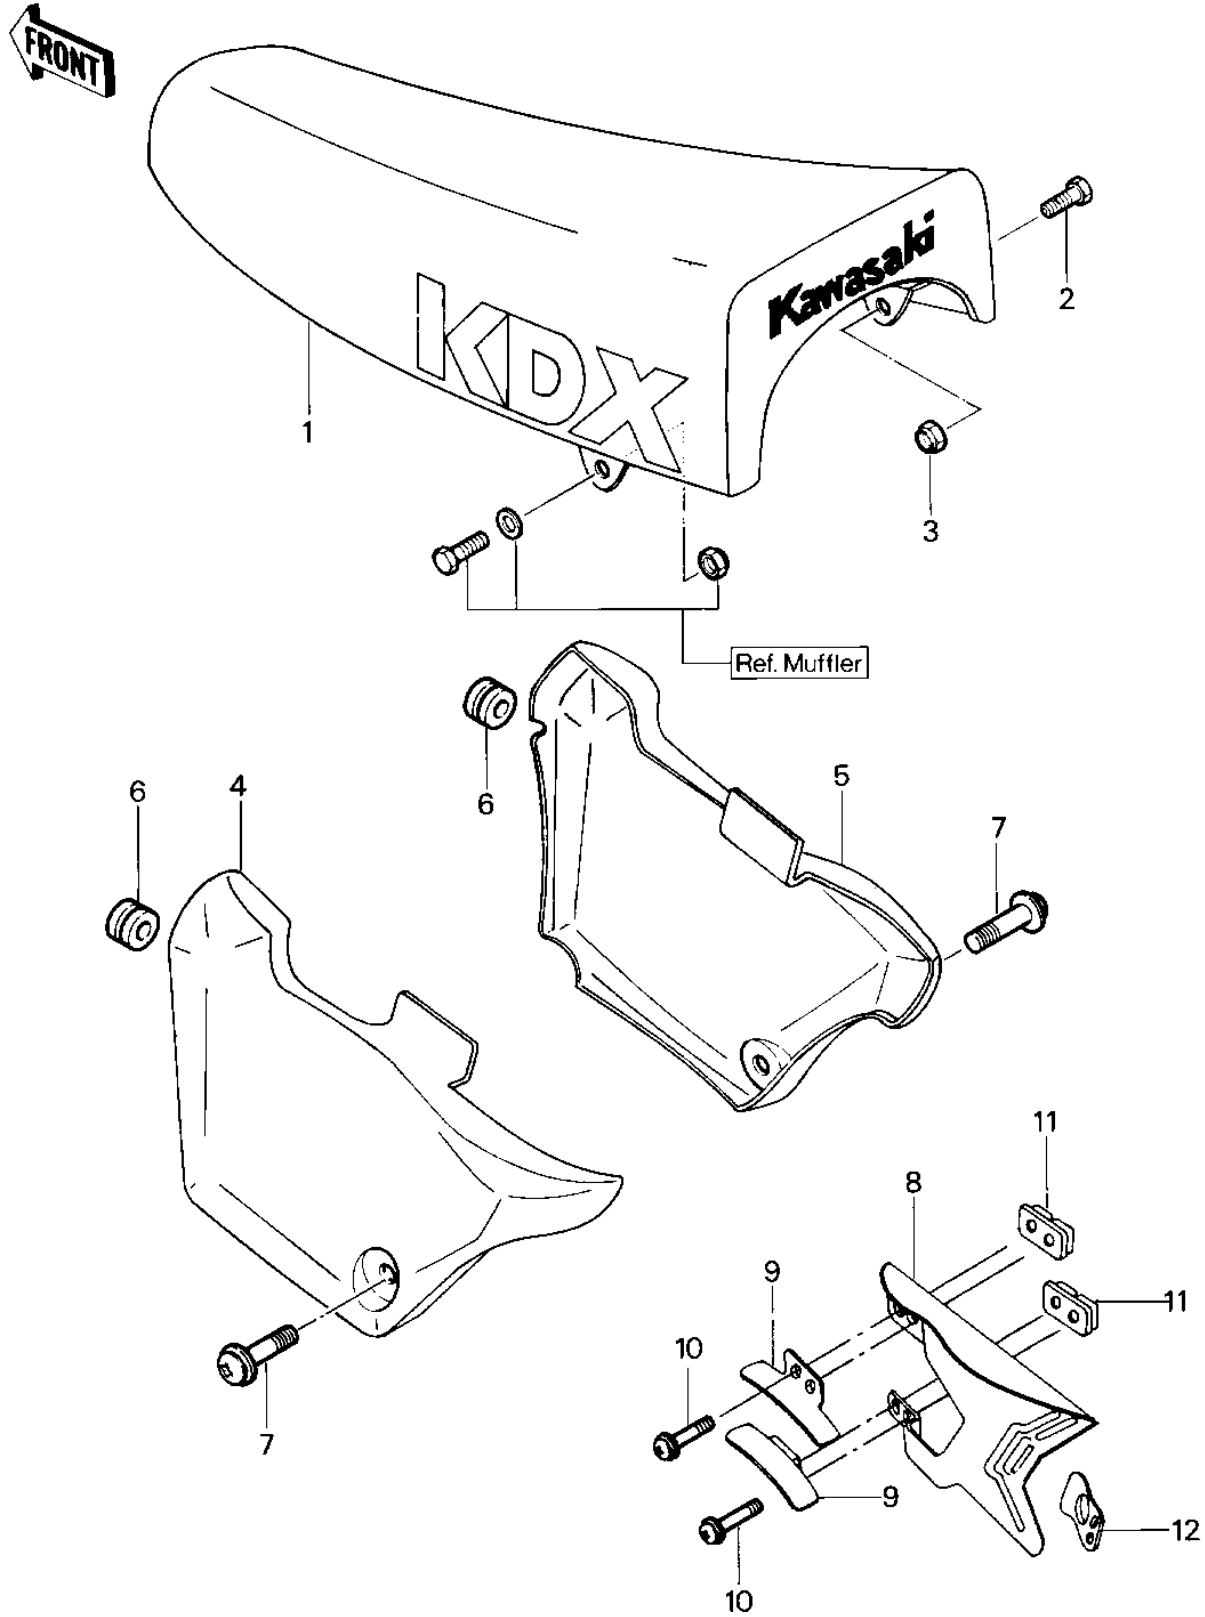

1980 KDX™250 PARTS DIAGRAM

SEAT/SIDE COVERS/CHAIN COVER

1980 KDX™250 PARTS LIST

SEAT/SIDE COVERS/CHAIN COVER

ITEM NAME	PART NUMBER	QUANTITY
SEAT-ASSY (Ref # 1)	53001-4002	1
BOLT,FLANGED,8X14 (Ref # 2)	130G0814	1
NUT,LOCK,8MM (Ref # 3)	92015-1124	1
SIDE COVER,LH (Ref # 4)	36001-4001-7F	1
SIDE COVER,RH (Ref # 5)	36001-4002-7F	1
DAMPER RUBBER (Ref # 6)	92075-1028	1
SCREW,6X10 (Ref # 7)	92009-1286	1
CHAIN GUARD (Ref # 8)	36014-4001	1
GUARD,WEAR STRIP (Ref # 9)	55020-4002	1
SCREW,6X20 (Ref # 10)	92009-1289	1
PLATE (Ref # 11)	13169-4004	1
BRACKET (Ref # 12)	11034-4005	1