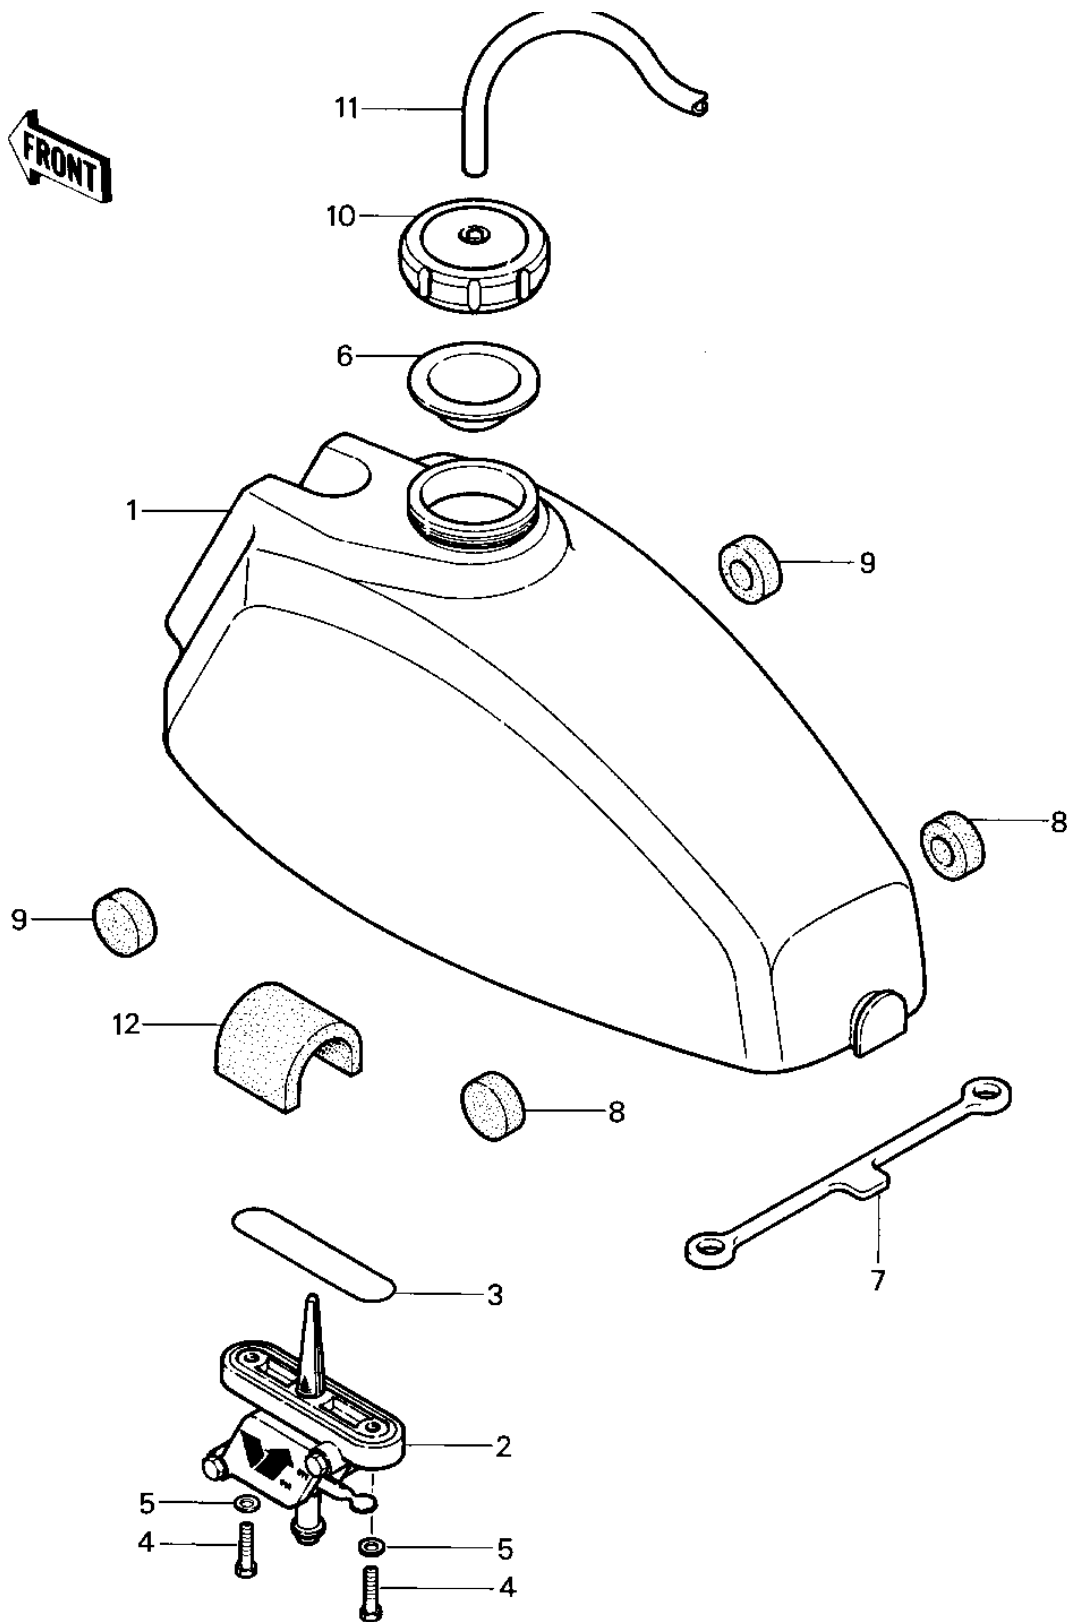

1980 KDX™250 PARTS DIAGRAM

FUEL TANK

1980 KDX™250 PARTS LIST

FUEL TANK

ITEM NAME	PART NUMBER	QUANTITY
TANK-FUEL, GREEN (Ref # 1)	51001-4002-7F	1
COCK ASSY, FUEL (Ref # 2)	51023-4002	1
"O" RING (Ref # 3)	51039-003	1
BOLT, 6X20, FUEL TAP (Ref # 4)	92001-1091	1
WASHER-PLAIN (Ref # 5)	92022-183	1
GASKET, FUEL TANK CAP (Ref # 6)	11009-4001	1
BAND, FUEL TANK (Ref # 7)	92072-042	1
DAMPER (Ref # 8)	92075-4003	1
DAMPER, REAR FENDER (Ref # 9)	92075-1011	1
CAP-TANK, FUEL (Ref # 10)	51049-1060	1
TUBE, 5X7X500 (Ref # 11)	92059-4001	1
DAMPER, FUEL TANK (Ref # 12)	92075-4008	1