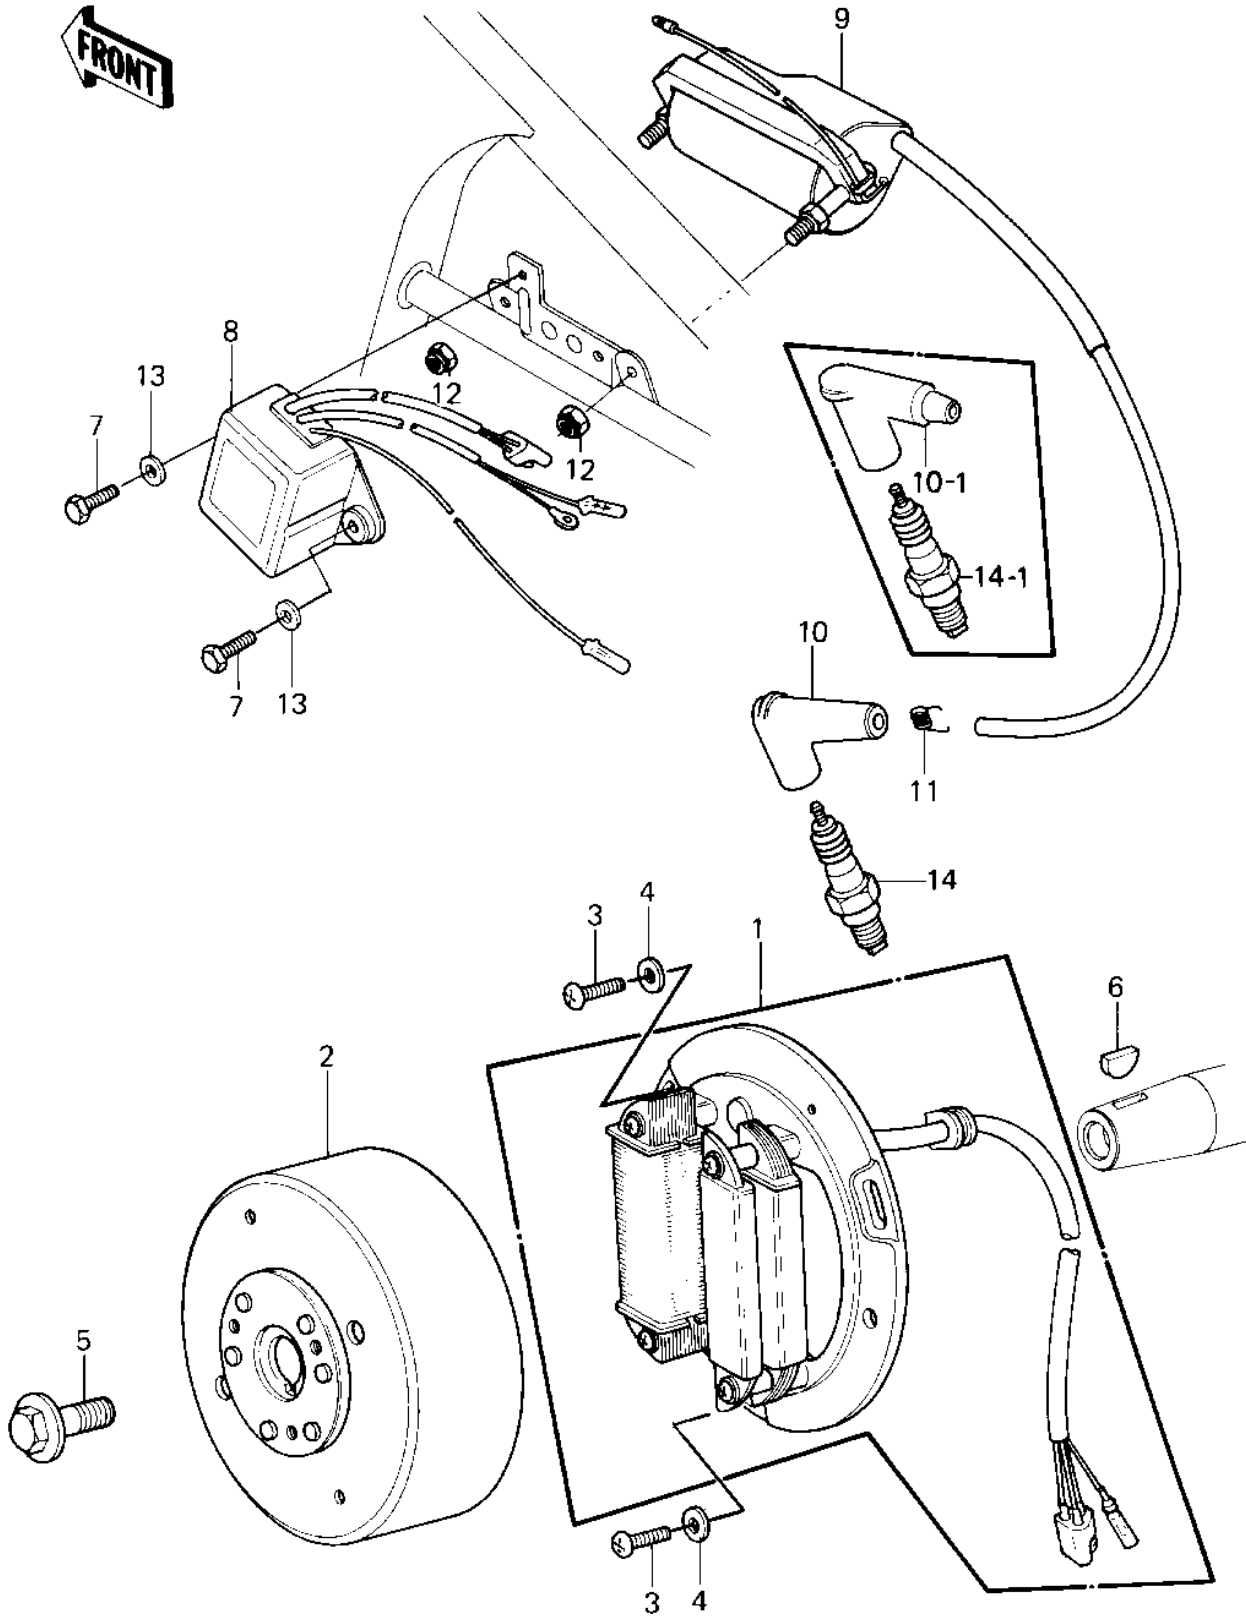

1980 KDX™250 PARTS DIAGRAM

IGNITION/GENERATOR

1980 KDX™250 PARTS LIST

IGNITION/GENERATOR

ITEM NAME	PART NUMBER	QUANTITY
STATOR ASSY (Ref # 1)	21003-1032	1
FLYWHEEL,MAGNETO (Ref # 2)	21007-1012	1
SCREW PAN HEAD 5X20 (Ref # 3)	220B0520A	1
WASHER PLAIN 5MM (Ref # 4)	411B0500	1
BOLT,10X40 (Ref # 5)	92001-1201	1
WOODRUFF KEY (Ref # 6)	92038-001	1
BOLT,6X18 (Ref # 7)	110G0618	1
IGNITER (Ref # 8)	21119-1009	1
COIL,IGNITION (Ref # 9)	21121-1024	1
CAP SPARK PLUG (Ref # 10)	21130-009	1
CAP ASSY,SPARK PLUG (Ref # 10-1)	21160-1009	1
SPRING-SPARK PLUG CAP (Ref # 11)	92101-001	1
NUT (Ref # 12)	92019-008	1
WASHER PLAIN (Ref # 13)	92022-024	1
SPARK PLUGS B8ES (Ref # 14)	92070-037	1
SPK PLG BR8ES (Ref # 15)	92070-1021	1