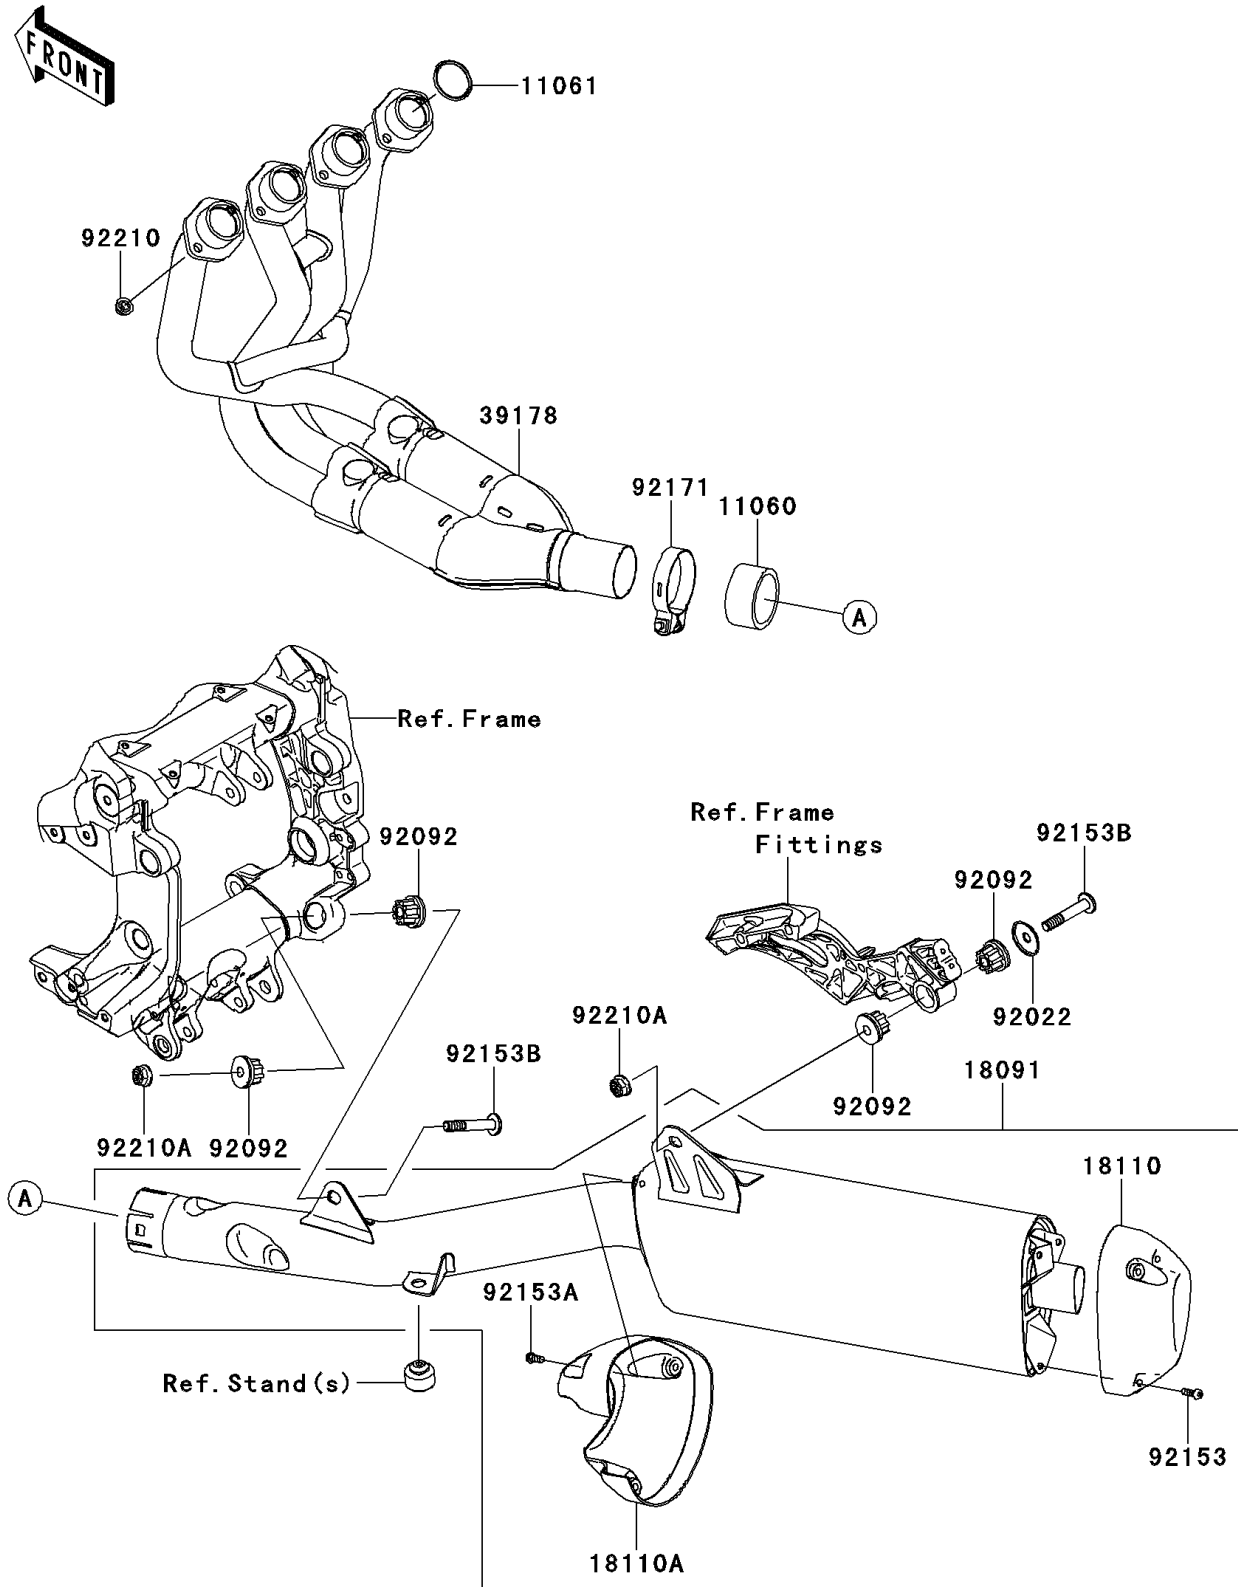

2008 Concours™ 14 PARTS DIAGRAM

Muffler(s)

E1140

2008 Concours™ 14 PARTS LIST

Muffler(s)

ITEM NAME	PART NUMBER	QUANTITY
GASKET,MUFFLER CONNECTING (Ref # 11060)	11060-1376	1
GASKET,EX PIPE (Ref # 11061)	11061-0027	1
BODY-COMP-MUFFLER (Ref # 18091)	18091-0469	1
BODY END-MUFFLER,RR (Ref # 18110)	18110-0062	1
BODY END-MUFFLER,FR (Ref # 18110A)	18110-0063	1
MANIFOLD-COMP-EXHAUST (Ref # 39178)	39178-0083	1
WASHER (Ref # 92022)	92022-289	1
BUSHING-RUBBER,MUFFLER (Ref # 92092)	92092-1087	1
BOLT,SOCKET,6X20 (Ref # 92153)	92153-1759	1
BOLT,SOCKET,6X16 (Ref # 92153A)	92153-1760	1
BOLT,SOCKET,10X58 (Ref # 92153B)	92153-1930	1
CLAMP,64.5MM (Ref # 92171)	92171-0683	1
NUT,8MM (Ref # 92210)	92210-0121	1
NUT,10X1.25 (Ref # 92210A)	92210-0316	1