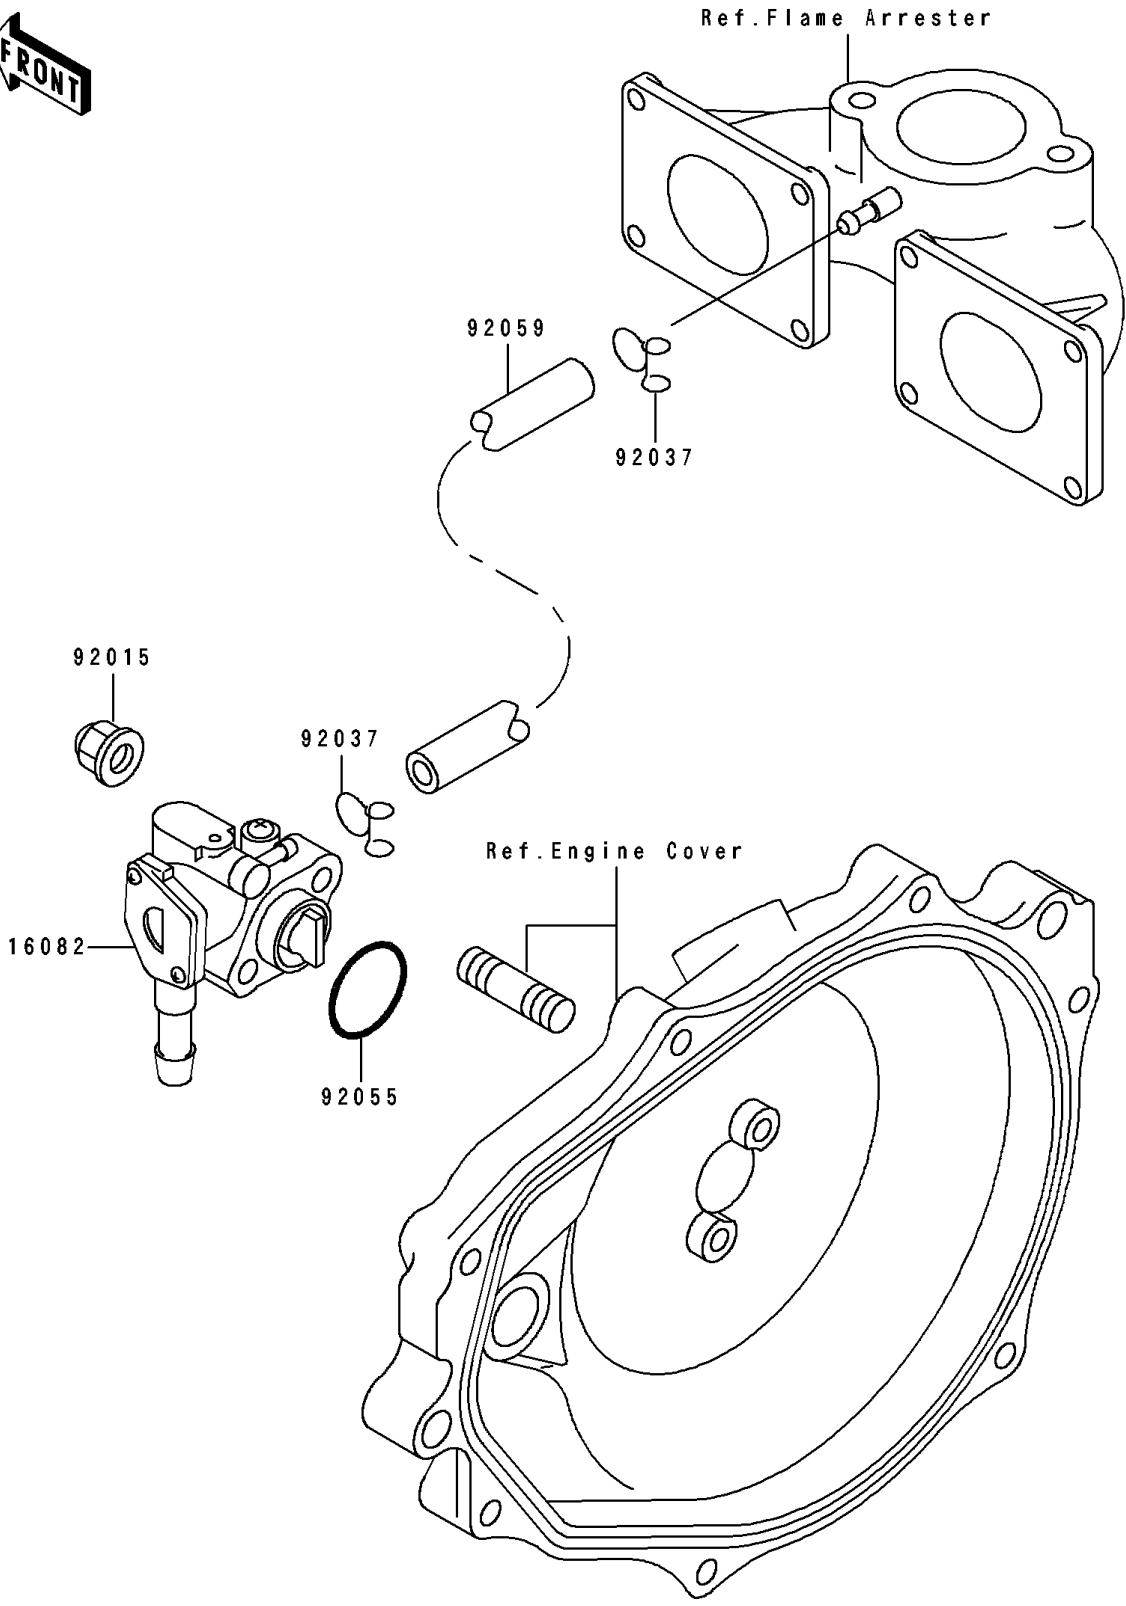

1991 JET SKI® 650 SX PARTS DIAGRAM

Oil Pump

E1710

1991 JET SKI® 650 SX PARTS LIST

Oil Pump

ITEM NAME	PART NUMBER	QUANTITY
PUMP-ASSY-OIL (Ref # 16082)	16082-3710	1
NUT,CAP,6MM (Ref # 92015)	92015-1385	1
CLAMP (Ref # 92037)	92037-3722	1
RING-O,19.5X1.5 (Ref # 92055)	92055-055	1
TUBE,3X6X380 (Ref # 92059)	92059-3755	1