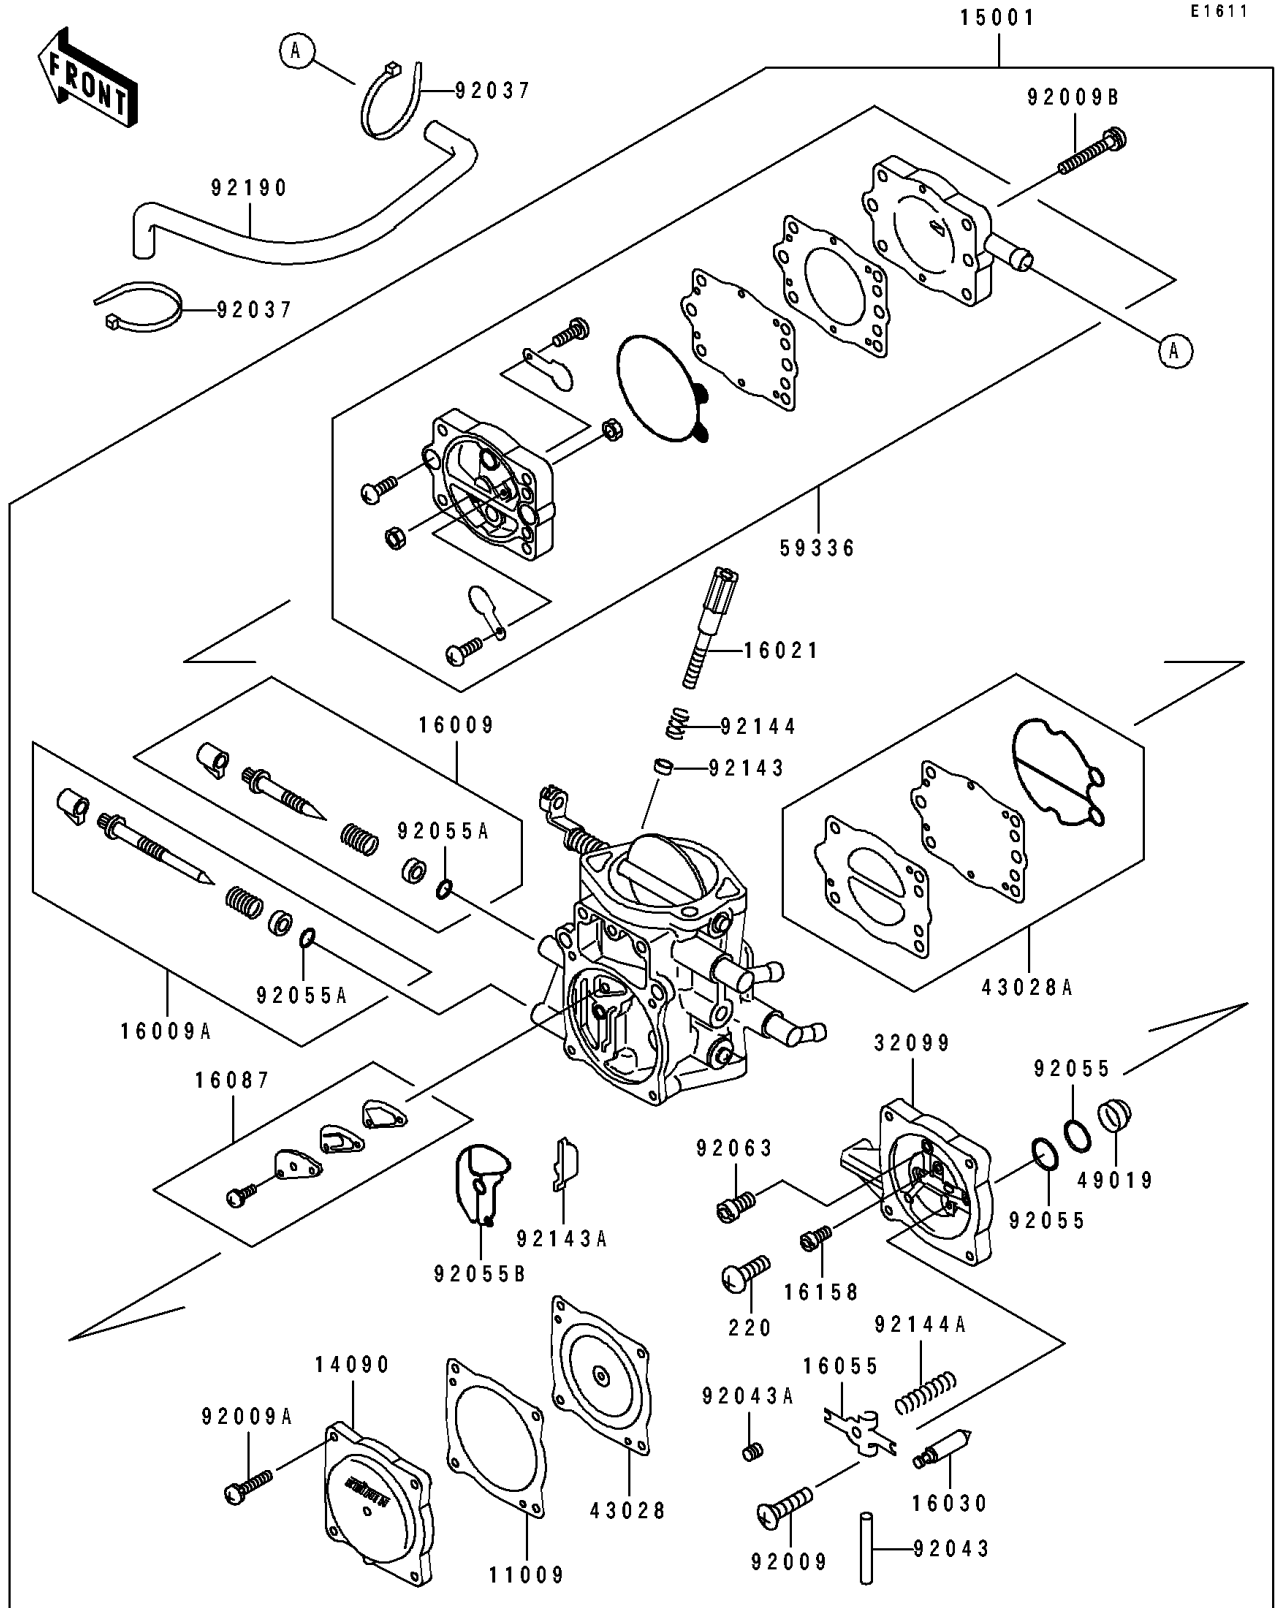

1991 JET SKI® 650 SX PARTS DIAGRAM

Carburetor

1991 JET SKI® 650 SX PARTS LIST

Carburetor

ITEM NAME	PART NUMBER	QUANTITY
GASKET,DIAPHRAGM (Ref # 11009)	11009-3730	1
COVER,DIAPHRAGM (Ref # 14090)	14090-3702	1
CARBURETOR-ASSY (Ref # 15001)	15001-3758	1
NEEDLE-JET,MAIN (Ref # 16009)	16009-3711	1
NEEDLE-JET,SLOW (Ref # 16009A)	16009-3712	1
SCREW-THROTTLE STOP (Ref # 16021)	16021-3702	1
VALVE-FLOAT (Ref # 16030)	16030-3701	1
ARM-FLOAT (Ref # 16055)	16055-3701	1
VALVE-CHECK (Ref # 16087)	16087-3703	1
JET-SLOW (Ref # 16158)	16158-3705	1
CASE,CARBURETOR (Ref # 32099)	32099-3754	1
DIAPHRAGM,CARBURETOR (Ref # 43028)	43028-3704	1
DIAPHRAGM,PUMP (Ref # 43028A)	43028-3706	1
FILTER-FUEL,STRAINER (Ref # 49019)	49019-3707	1
CASE-PUMP (Ref # 59336)	59336-3709	1
SCREW,3X6 (Ref # 92009)	92009-3712	1
SCREW,4X18 (Ref # 92009A)	92009-3782	1
SCREW,5X28 (Ref # 92009B)	92009-3783	1
CLAMP (Ref # 92037)	92037-1173	1
PIN,FLOAT (Ref # 92043)	92043-1209	1
PIN,THROTTLE STOP SCREW (Ref # 92043A)	92043-3712	1
RING-O (Ref # 92055)	92055-1246	1
RING-O,ADJUST SCREW (Ref # 92055A)	92055-3713	1
RING-O (Ref # 92055B)	92055-3734	1
JET-MAIN,#140 (Ref # 92063)	92063-3701	1
COLLAR,THROTTLE STOP SCREW (Ref # 92143)	92143-3709	1
COLLAR (Ref # 92143A)	92143-3727	1
SPRING,THROTTLE STOP SCREW (Ref # 92144)	92144-3706	1
SPRING,FLOAT ARM (Ref # 92144A)	92144-3733	1

1991 JET SKI® 650 SX PARTS LIST

Carburetor

ITEM NAME	PART NUMBER	QUANTITY
TUBE,PULSE (Ref # 92190)	92190-3730	1
SCREW-PAN-CROS (Ref # 220)	220D0408	1