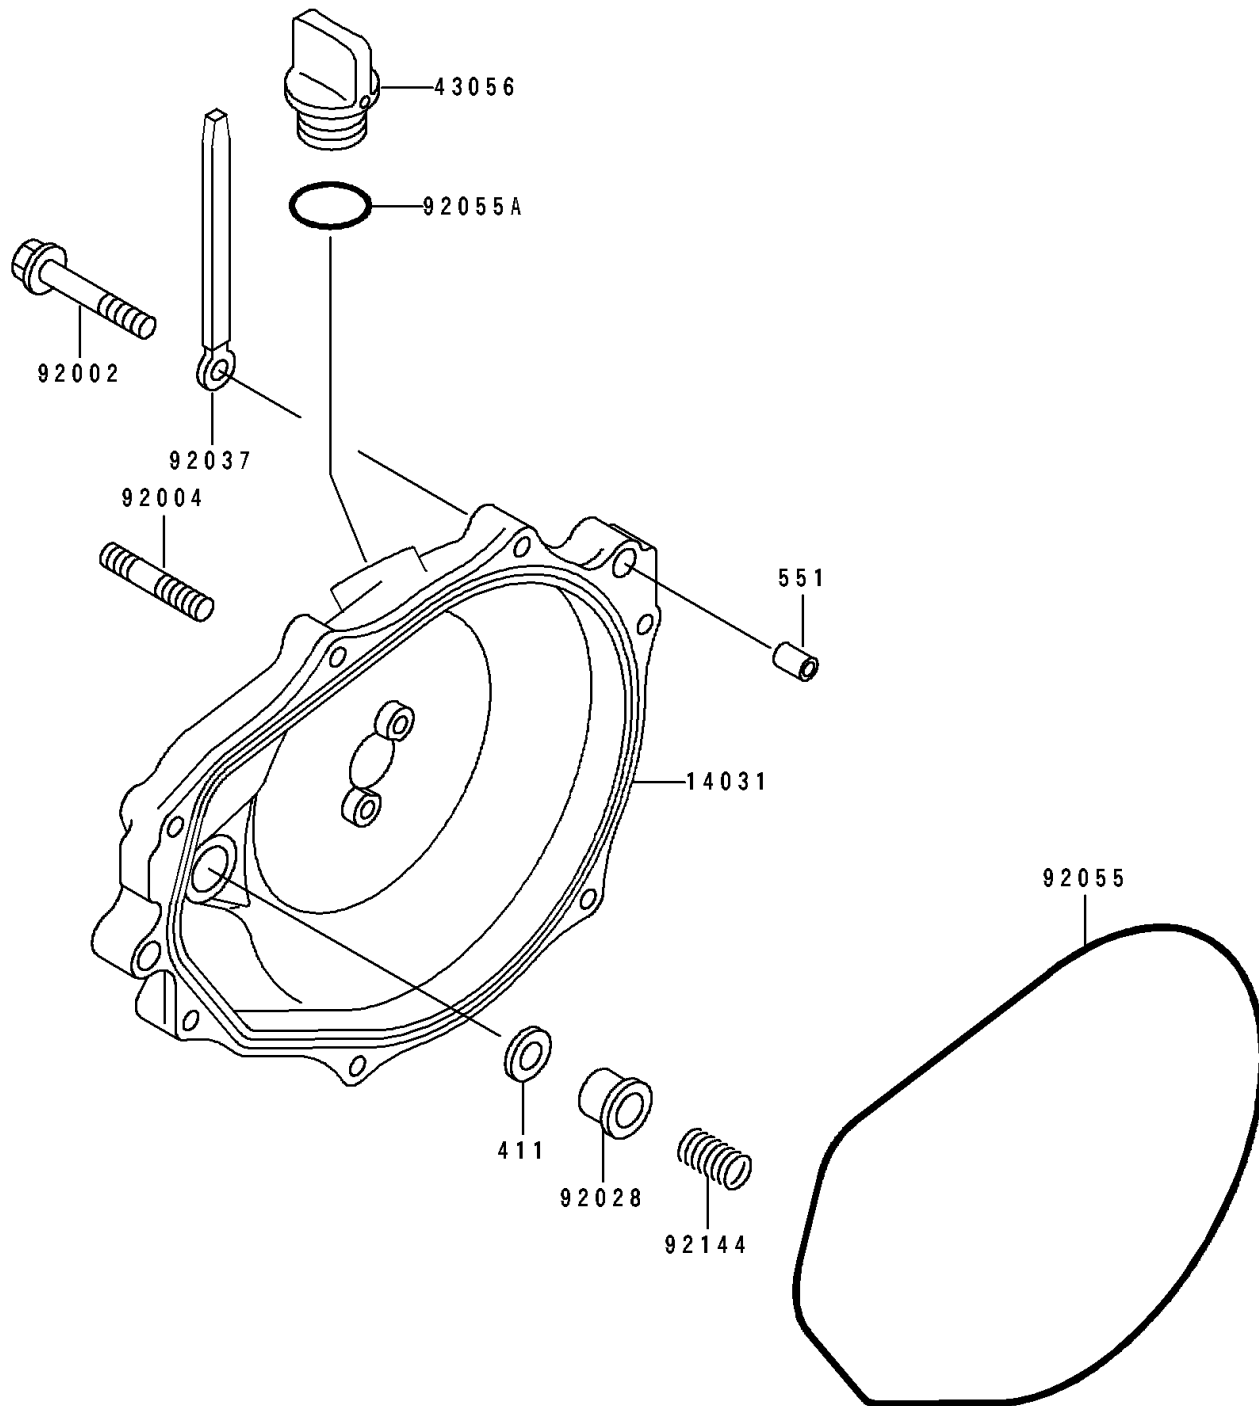

1991 JET SKI® 650 SX PARTS DIAGRAM

Engine Cover

E1431

1991 JET SKI® 650 SX PARTS LIST

Engine Cover

ITEM NAME	PART NUMBER	QUANTITY
COVER-GENERATOR (Ref # 14031)	14031-3710	1
BREATHER-BRAKE (Ref # 43056)	43056-502	1
BOLT,6X30 (Ref # 92002)	92002-3726	1
STUD (Ref # 92004)	92004-3710	1
BUSHING (Ref # 92028)	92028-3718	1
CLAMP,L=100 (Ref # 92037)	92037-3736	1
RING-O,GENERATOR COVER (Ref # 92055)	92055-3712	1
RING-O (Ref # 92055A)	92055-515	1
SPRING (Ref # 92144)	92144-3728	1
WASHER-PLAIN,5MM (Ref # 411)	411S0500	1
PIN-DOWEL (Ref # 551)	551R0812	1