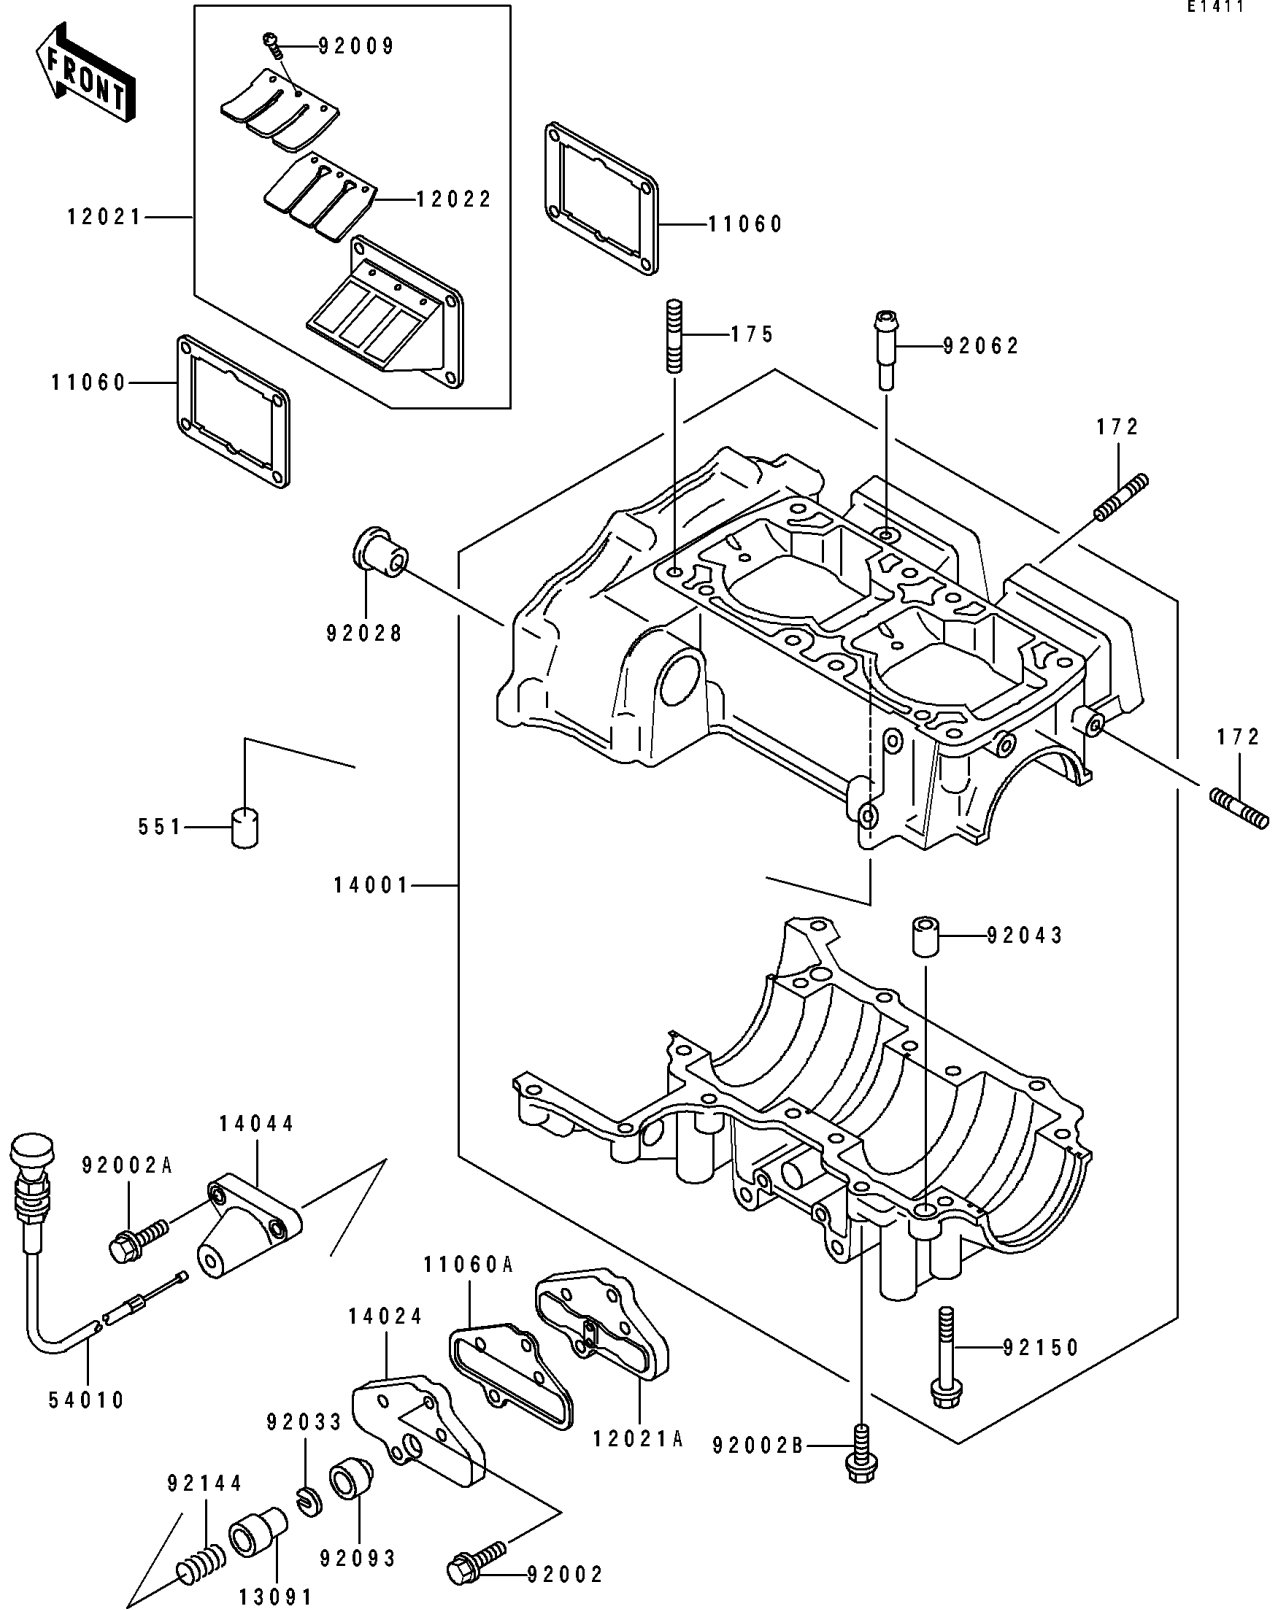

## 1991 JET SKI® 650 SX PARTS DIAGRAM

Crankcase

E1411

## 1991 JET SKI® 650 SX PARTS LIST

### Crankcase

ITEM NAME	PART NUMBER	QUANTITY
GASKET, REED VALVE (Ref # 11060)	11060-3703	1
GASKET, CONTROL VALVE (Ref # 11060A)	11060-3723	1
VALVE-ASSY-REED (Ref # 12021)	12021-3704	1
VALVE-ASSY-REED, CONTROL (Ref # 12021A)	12021-3707	1
VALVE-REED (Ref # 12022)	12022-1001	1
HOLDER (Ref # 13091)	13091-3707	1
SET-CRANKCASE (Ref # 14001)	14001-5289	1
COVER, CONTROL VALVE (Ref # 14024)	14024-3716	1
HOLDER-CABLE (Ref # 14044)	14044-3702	1
CABLE, CONTROL VALVE (Ref # 54010)	54010-3707	1
BOLT, 6X25 (Ref # 92002)	92002-3714	1
BOLT, 6X45 (Ref # 92002A)	92002-3717	1
BOLT, 6X30 (Ref # 92002B)	92002-3726	1
SCREW, REED VALVE (Ref # 92009)	92009-1014	1
BUSHING (Ref # 92028)	92028-3718	1
RING-SNAP (Ref # 92033)	92033-3708	1
PIN, DOWEL, 10X14 (Ref # 92043)	92043-1037	1
NOZZLE (Ref # 92062)	92062-3705	1
SEAL (Ref # 92093)	92093-3703	1
SPRING (Ref # 92144)	92144-3701	1
BOLT, 8X65 (Ref # 92150)	92150-3708	1
BOLT-STUD (Ref # 172)	172R0620	1
BOLT-STUD-FINE (Ref # 175)	175R1035	1
PIN-DOWEL (Ref # 551)	551R0612	1