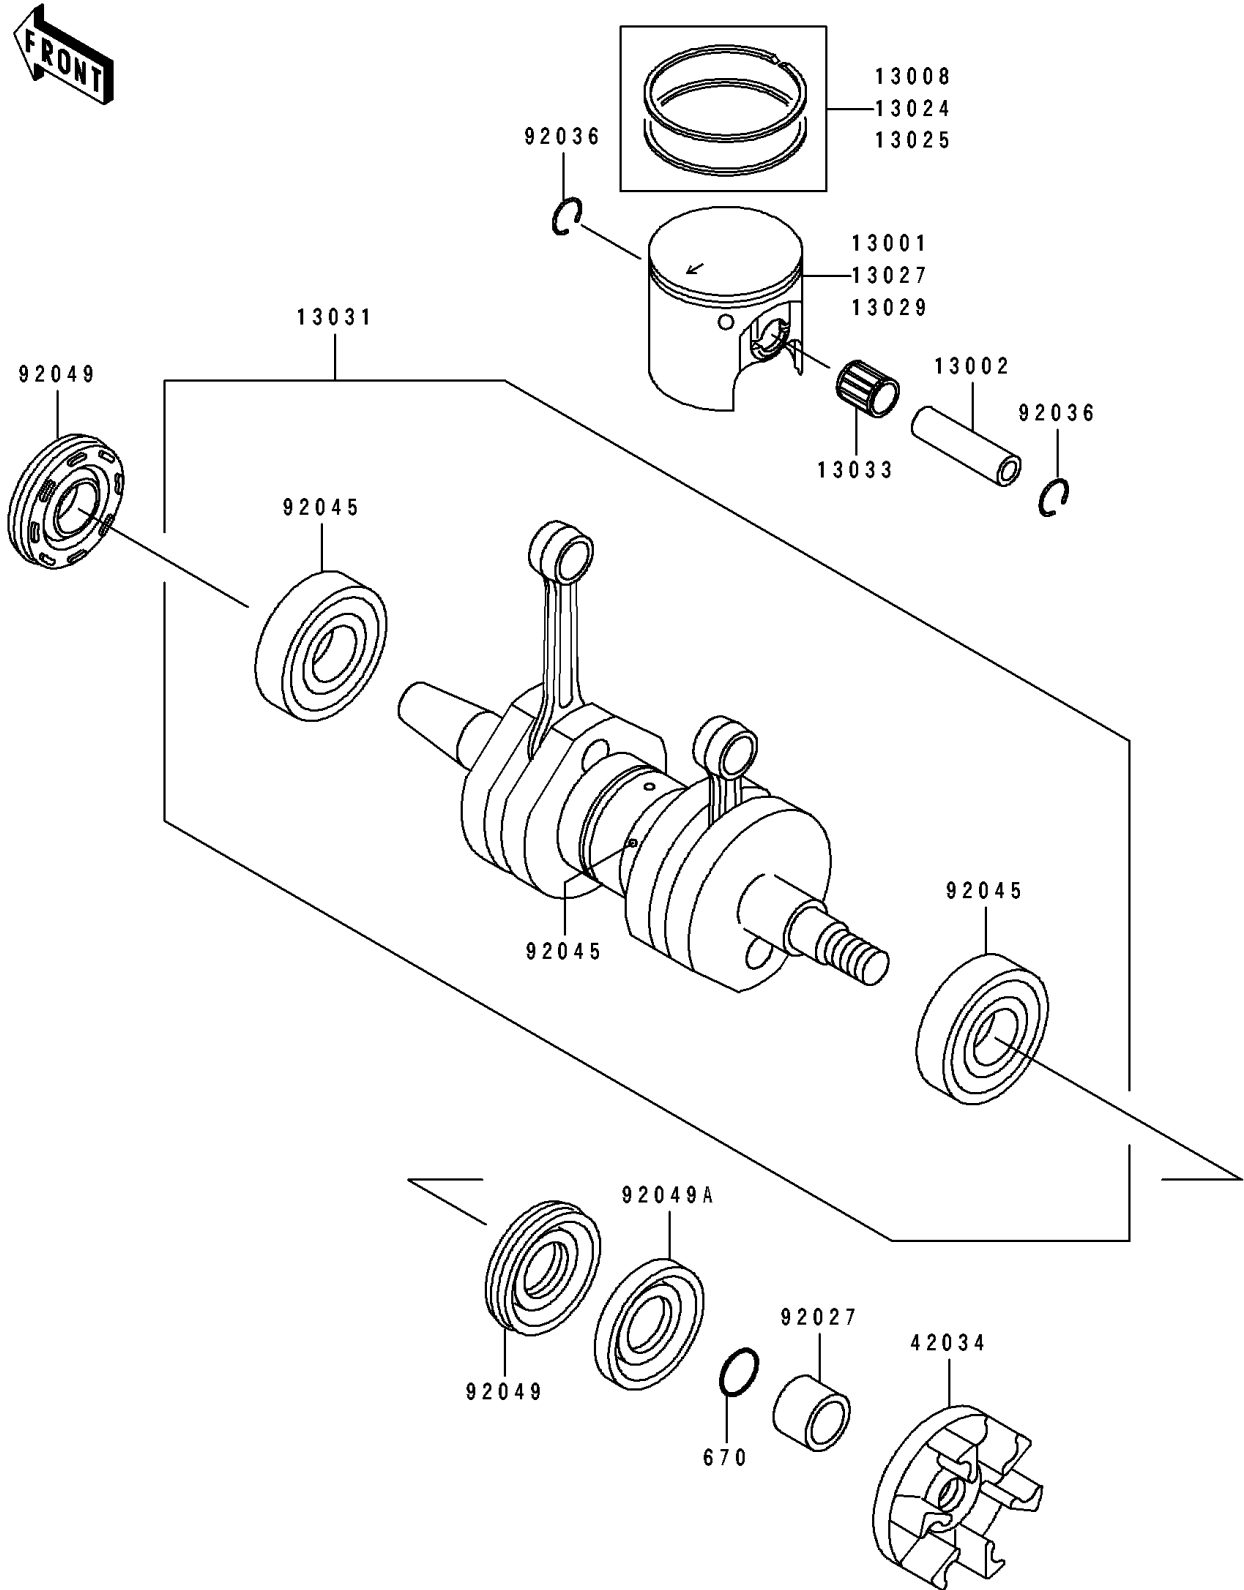

1991 JET SKI® 650 SX PARTS DIAGRAM

Crankshaft/Piston

E 1320

1991 JET SKI® 650 SX PARTS LIST

Crankshaft/Piston

ITEM NAME	PART NUMBER	QUANTITY
PISTON-ENGINE,STD (Ref # 13001)	13001-3705	1
PIN-PISTON (Ref # 13002)	13002-017	1
RING-SET-PISTON,STD (Ref # 13008)	13008-3701	1
RING-SET-PISTON LL,O/S,1.00 (Ref # 13024)	13024-3701	1
RING-SET-PISTON L,O/S,0.50 (Ref # 13025)	13025-3701	1
PISTON-ENGINE LL,O/S 1.00 (Ref # 13027)	13027-3703	1
PISTON-ENGINE L,O/S 0.50 (Ref # 13029)	13029-3703	1
CRANKSHAFT-COMP (Ref # 13031)	13031-3710	1
BEARING-NEEDLE,KBK18X22X23.8 (Ref # 13033)	13033-1010	1
COUPLING (Ref # 42034)	42034-3705	1
COLLAR (Ref # 92027)	92027-3713	1
RING-SNAP,PISTON PIN (Ref # 92036)	92036-015	1
BEARING-BALL,6303C4 (Ref # 92045)	92045-3709	1
SEAL-OIL,FWJ15307210 (Ref # 92049)	92049-3705	1
SEAL-OIL,S30726 (Ref # 92049A)	92049-3706	1
O RING,14MM (Ref # 670)	670B2014	1