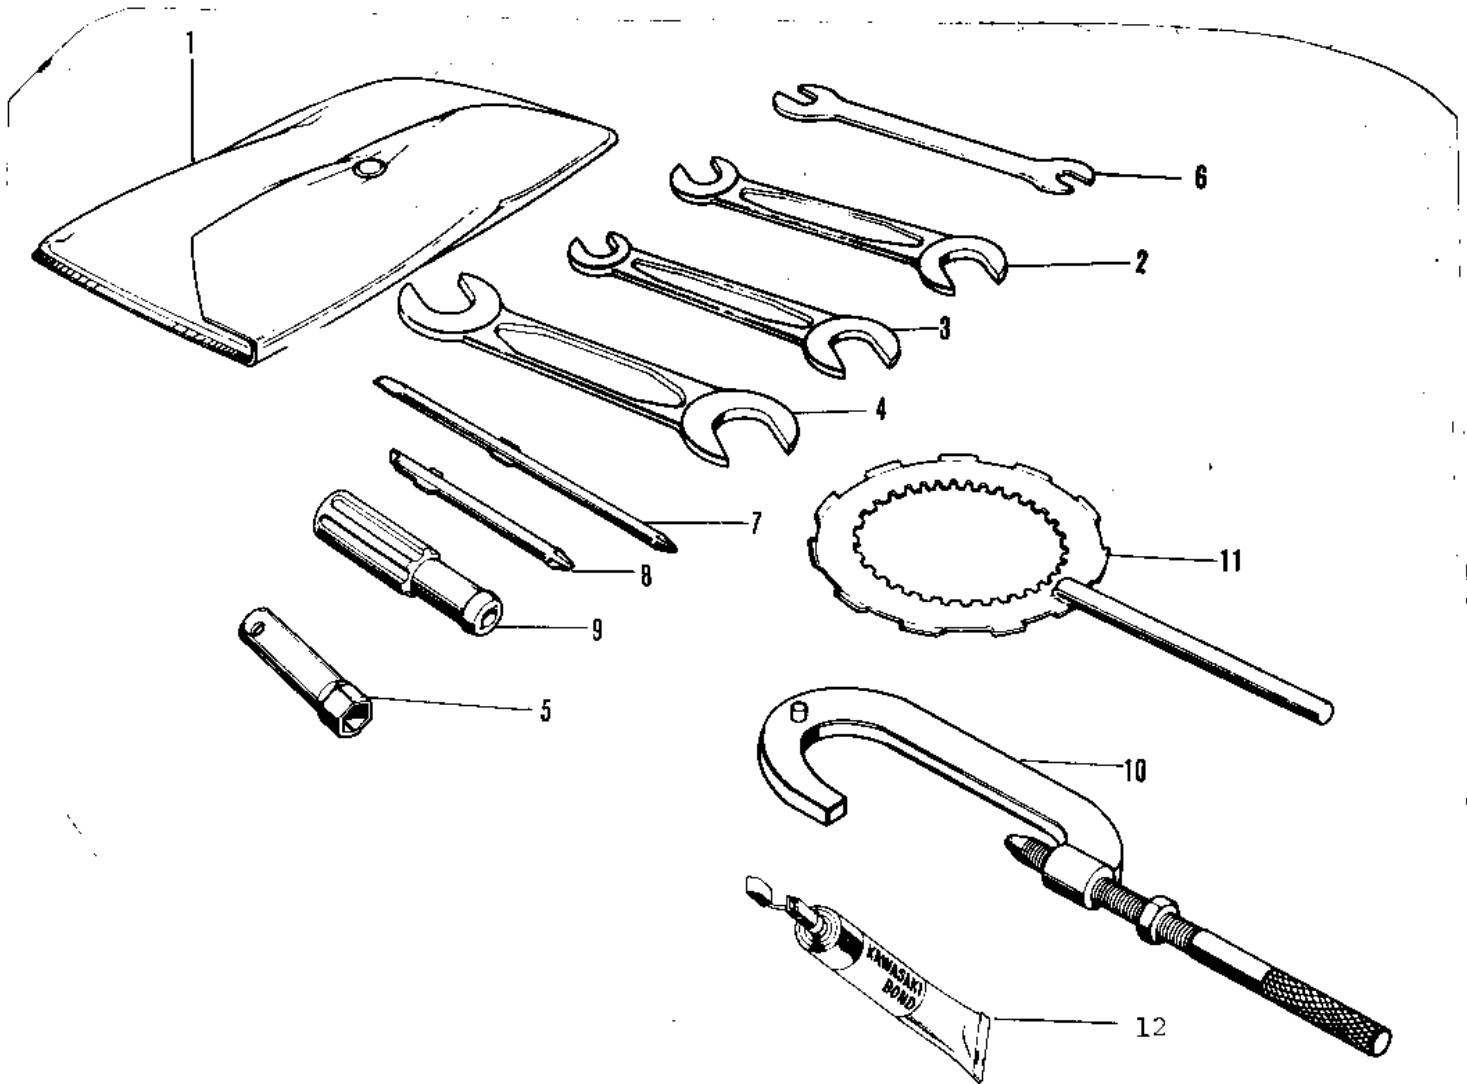

1972 PARTS DIAGRAM

OWNER TOOLS/SPECIAL SERVICE TOOLS ('71 F)

1972 PARTS LIST

OWNER TOOLS/SPECIAL SERVICE TOOLS ('71 F)

ITEM NAME	PART NUMBER	QUANTITY
UNAVAILABLE IN PRICE BOOK (Ref # 1~9)	56007-023	1
BAG,TOOL (Ref # 1)	56008-008	1
UNAVAILABLE IN PRICE BOOK (Ref # 2)	960B1013	1
*** N.L.A.*** (Canada) (Ref # 3)	960B1014	1
*** N.L.A.*** (Canada) (Ref # 4)	960B1719	1
92110-012 (Canada) (Ref # 5)	92110-003	1
92108-011 (Canada) (Ref # 6)	92108-004	1
TOOL-DRIVER (Ref # 7)	92107-1052	1
SCREW DRIVER #3 PHLIP (Ref # 8)	92107-005	1
92106-1001 (Canada) (Ref # 9)	92106-002	1