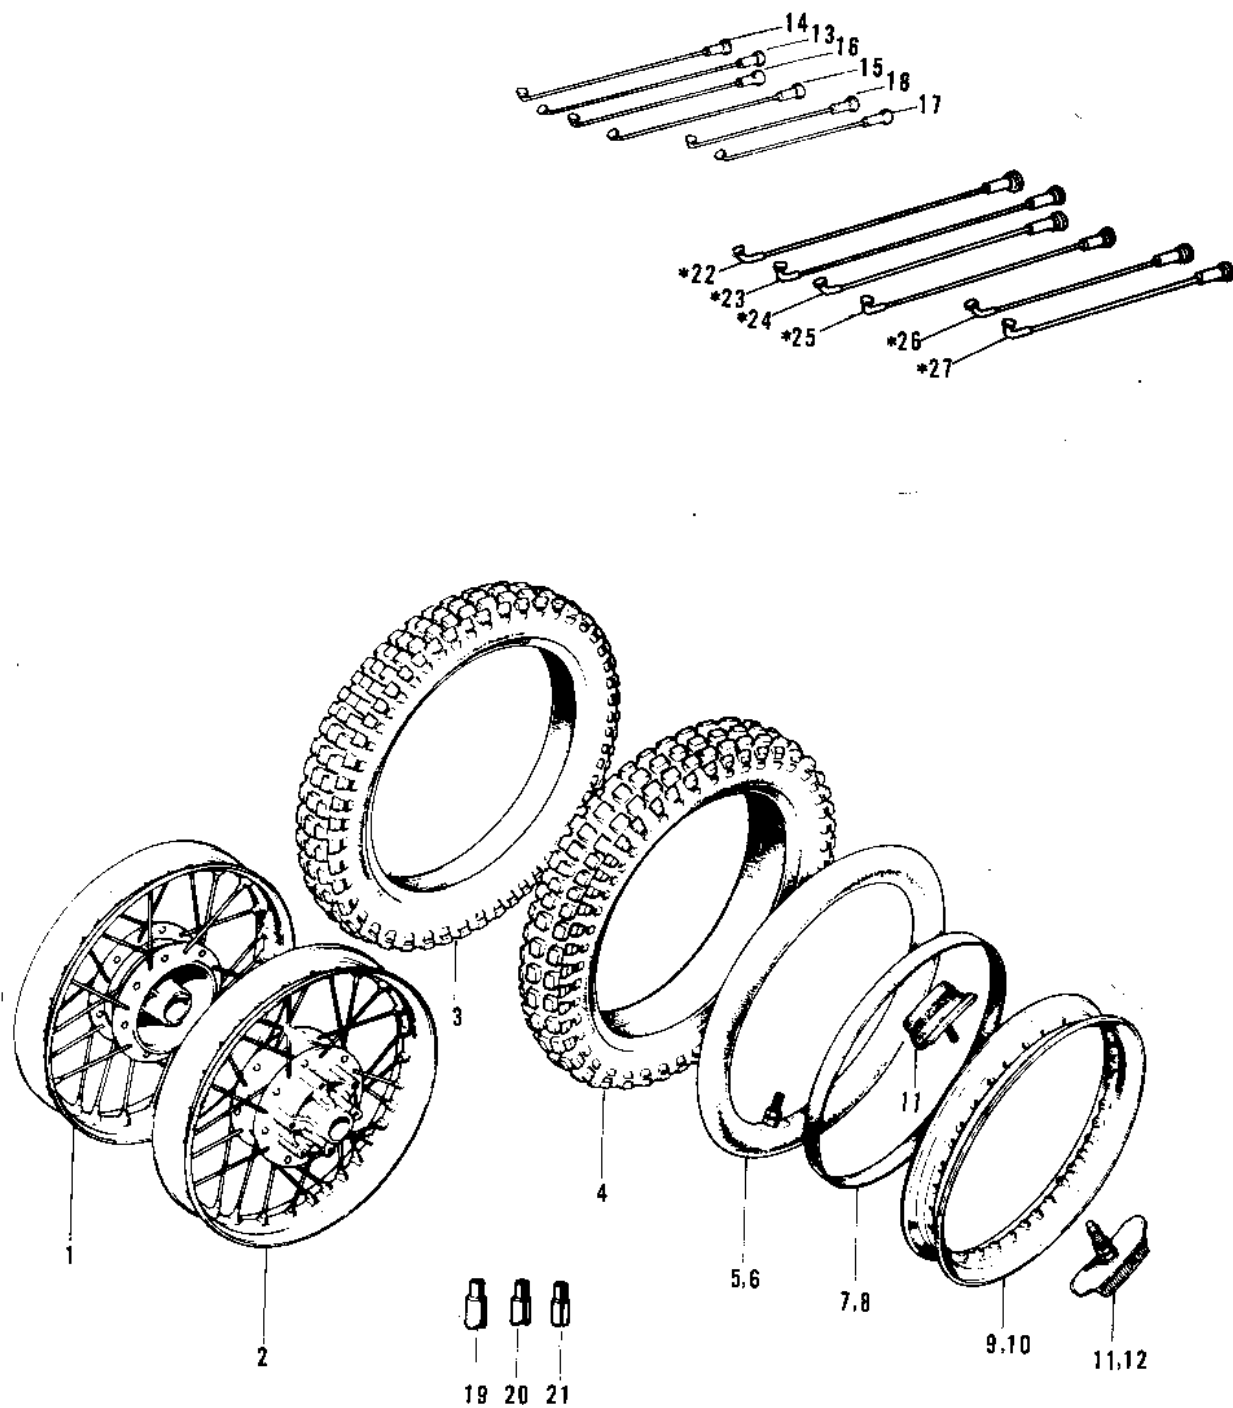

1972 PARTS DIAGRAM

WHEELS/TIRES ('71 F81M)

1972 PARTS LIST

WHEELS/TIRES ('71 F81M)

ITEM NAME	PART NUMBER	QUANTITY
WHEEL ASSY-FRONT (Ref # 1)	41074-020	1
WHEEL ASSY/FRONT (Ref # 1)	41074-021	1
WHEEL ASSY-REAR (Ref # 2)	42048-015	1
WHEEL ASSY-REAR (Ref # 2)	42048-018	1
UNAVAILABLE IN PRICE BOOK (Ref # 3)	41019-008	1
UNAVAILABLE IN PRICE BOOK (Ref # 4)	41019-002	1
TUBE,2.75/3.70-21 (Ref # 5)	41022-1021	1
UNAVAILABLE IN PRICE BOOK (Ref # 6)	41022-024	1
BAND,RIM,3.00-21 (Ref # 7)	41023-1001	1
BAND,RIM,4.00/5.10-18 (Ref # 8)	41023-1006	1
RIM,1.6AX21 (Ref # 9)	41025-050	1
RIM,1.85BX18W (Ref # 10)	41025-045	1
PROTECTOR-BEAD 1.60A (Ref # 11)	41024-006	1
PROTECTOR-BEAD 1.85B (Ref # 12)	41024-007	1
SPOKE-ASY,INNER (Ref # 13)	41027-035	1
SPOKE-ASY,OUTER (Ref # 14)	41028-034	1
SPOKE-ASY,INNER (Ref # 15)	41027-036	1
SPOKE-ASY,OUTER (Ref # 16)	41028-035	1
SPOKE-ASY,INNER (Ref # 17)	41027-037	1
SPOKE ASSY-OUTER (Ref # 18)	41028-027	1
WEIGHT,BALANCE,30G (Ref # 19)	41075-1009	1
WEIGHT,BALANCE,20G (Ref # 20)	41075-1008	1
WEIGHT,BALANCE,10G (Ref # 21)	41075-1007	1
SPOKE-ASY,FR INNER (Ref # 22)	41027-039	1
SPOKE-ASY,FR OUTER (Ref # 23)	41028-038	1
SPOKE-ASY,RR INNER LH (Ref # 24)	41027-040	1
SPOKE-ASY,RR OUTER LH (Ref # 25)	41028-039	1
SPOKE-ASY,RR INNER RH (Ref # 26)	41027-041	1
SPOKE-ASY,FR OUTER LH (Ref # 27)	41028-040	1