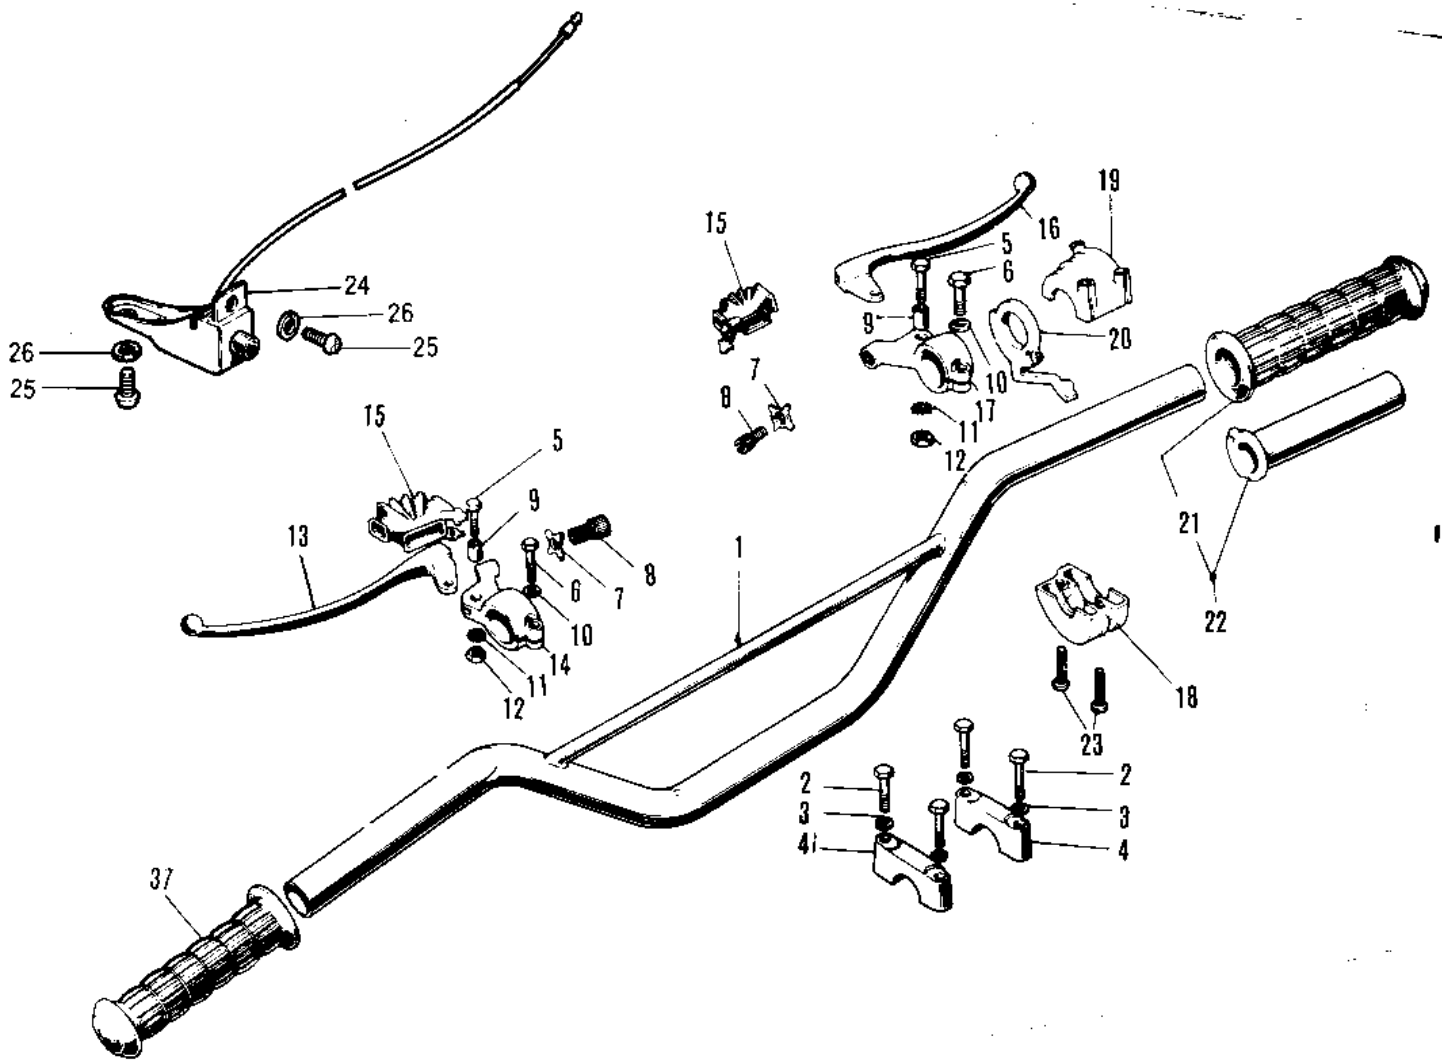

1972 PARTS DIAGRAM

HANDLEBAR ('71 F81M)

1972 PARTS LIST

HANDLEBAR ('71 F81M)

ITEM NAME	PART NUMBER	QUANTITY
HANDLEBAR (Ref # 1)	46004-017	1
BOLT HEX HEAD 8X35 (Ref # 2)	110N0835	1
WASHER SPRING 8MM (Ref # 3)	461F0800	1
HOLDER-HANDLEBAR (Ref # 4)	46012-008	1
LEVER ASSY-CLUTCH (Ref # 5~15)	46076-014	1
BOLT HEX HEAD 5X20 (Ref # 5)	92007-020	1
BOLT-UPSET (Ref # 6)	112N0620	1
NUT LOCK ADJUST SCREW (Ref # 7)	46056-001	1
SCREW CABLE ADJUST (Ref # 8)	46055-003	1
COLLAR LEVER (Ref # 9)	46059-011	1
WASHER PLAIN 6MM (Ref # 10)	410B0600	1
WASHER LOCK 5MM (Ref # 11)	464H0500	1
NUT 5MM (Ref # 12)	312B0500	1
LEVER-CLUTCH (Ref # 13)	46092-015	1
HOLDER,CLUTCH LEVER (Ref # 14)	46094-010	1
DUST COVER (Ref # 15)	46071-001	1
LEVER ASSY-FRNT BRAKE (Ref # 5~12)	46021-010	1
LEVER FRONT BRAKE (Ref # 16)	46058-004	1
HOLDER-FR BRAKE LEVER (Ref # 17)	46060-006	1
CASE ASSY-R.H (Ref # 18~23)	46018-019	1
CASE-R.H LOWER (Ref # 18)	46023-005	1
CASE-R.H.UPPER (Ref # 19)	46041-005	1
LEVER-STARTER (Ref # 20)	46096-006	1
RUBBER-R.H GRIP (Ref # 21)	46061-012	1
GRIP ASSY-THROTTLE (Ref # 22)	46019-013	1
SCREW PAN HEAD 5X22 (Ref # 23)	220B0522	1
SWITCH ASSY-ENG STOP (Ref # 24)	46027-006	1
SCREW-PAN-HEAD 3X6 (Ref # 25)	220B0306	1
WASHER SPRING 3MM (Ref # 26)	461F0300	1