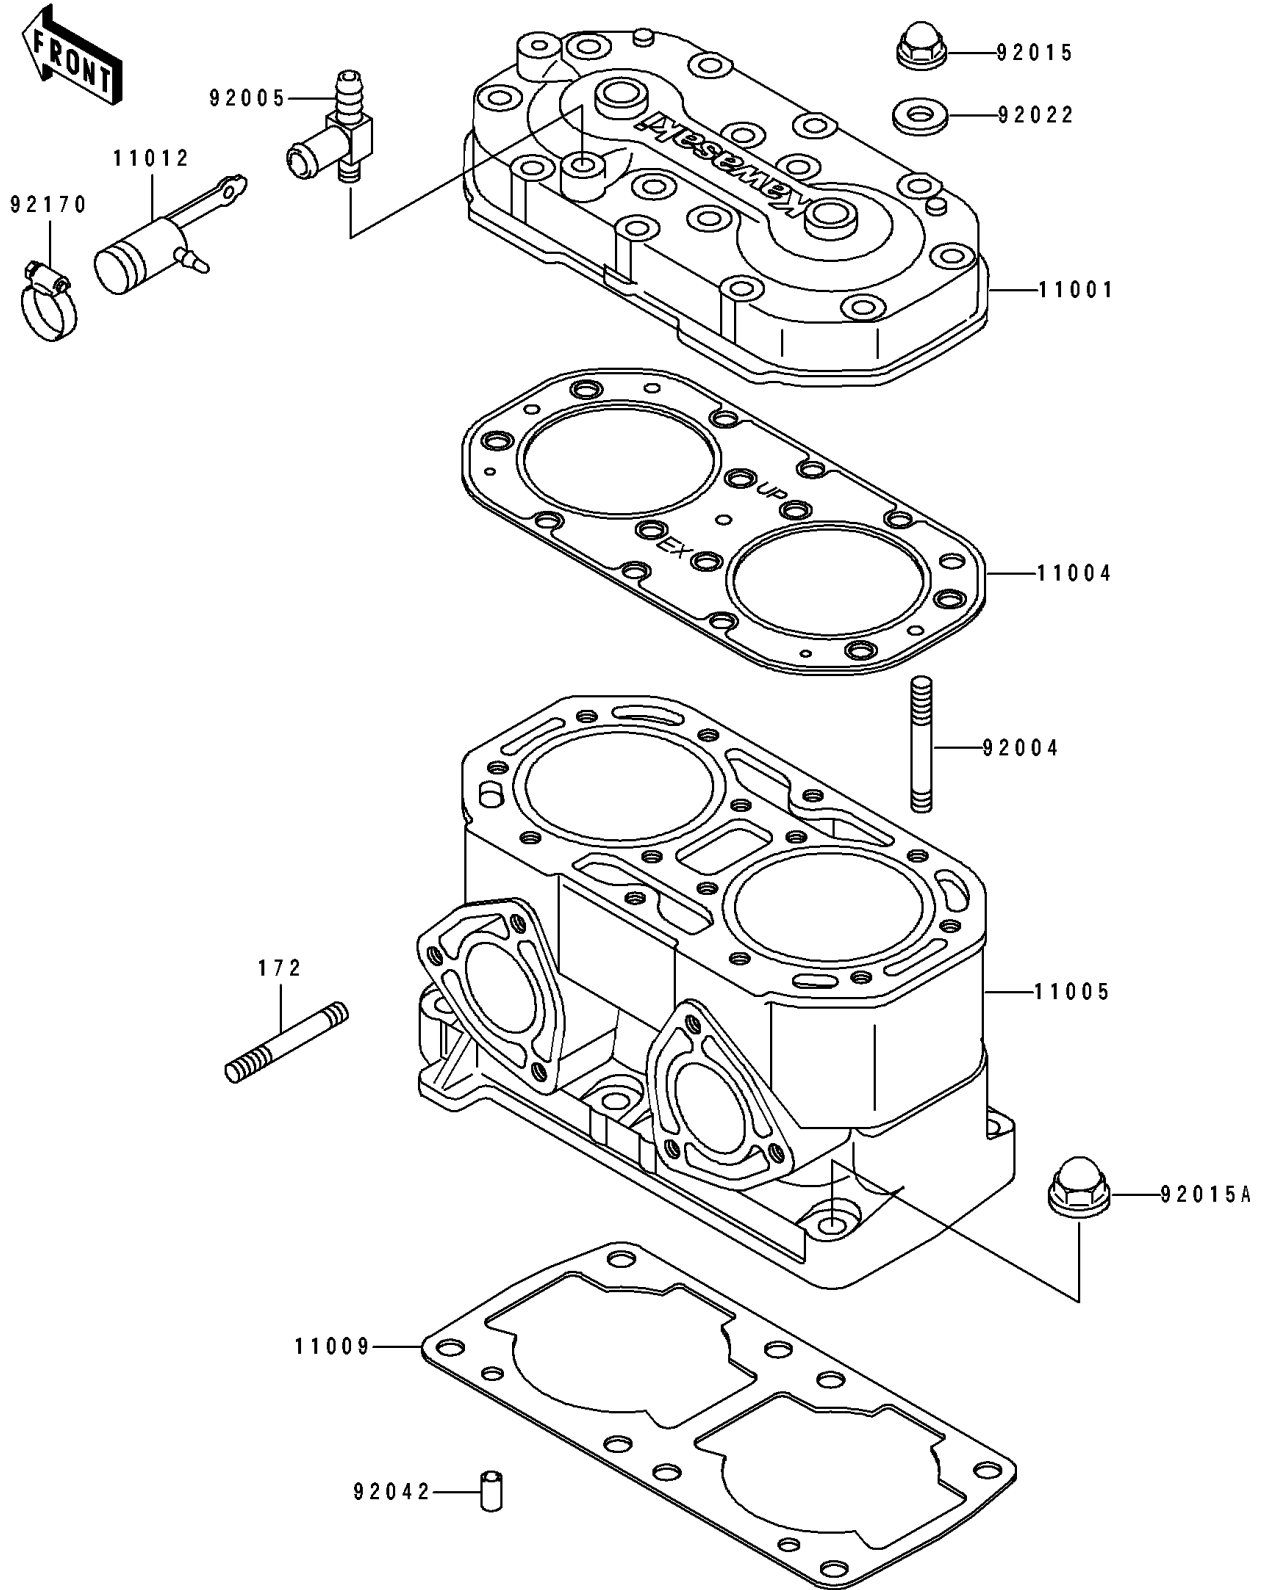

1991 JET SKI® 650 SX PARTS DIAGRAM

Cylinder Head/Cylinder

E1110

1991 JET SKI® 650 SX PARTS LIST

Cylinder Head/Cylinder

ITEM NAME	PART NUMBER	QUANTITY
HEAD-CYLINDER (Ref # 11001)	11001-3716	1
GASKET-HEAD (Ref # 11004)	11004-3710	1
CYLINDER-ENGINE (Ref # 11005)	11005-3715	1
GASKET,CYLINDER BASE (Ref # 11009)	11009-3775	1
CAP (Ref # 11012)	11012-3757	1
STUD,8X43 (Ref # 92004)	92004-3715	1
FITTING (Ref # 92005)	92005-3711	1
NUT,CAP,8MM (Ref # 92015)	92015-1371	1
NUT,10MM (Ref # 92015A)	92015-1649	1
WASHER,8.2X18X1.5 (Ref # 92022)	92022-1964	1
PIN,DOWEL,6.3X8X14 (Ref # 92042)	92042-007	1
CLAMP (Ref # 92170)	92170-3720	1
BOLT-STUD (Ref # 172)	172R0830	1