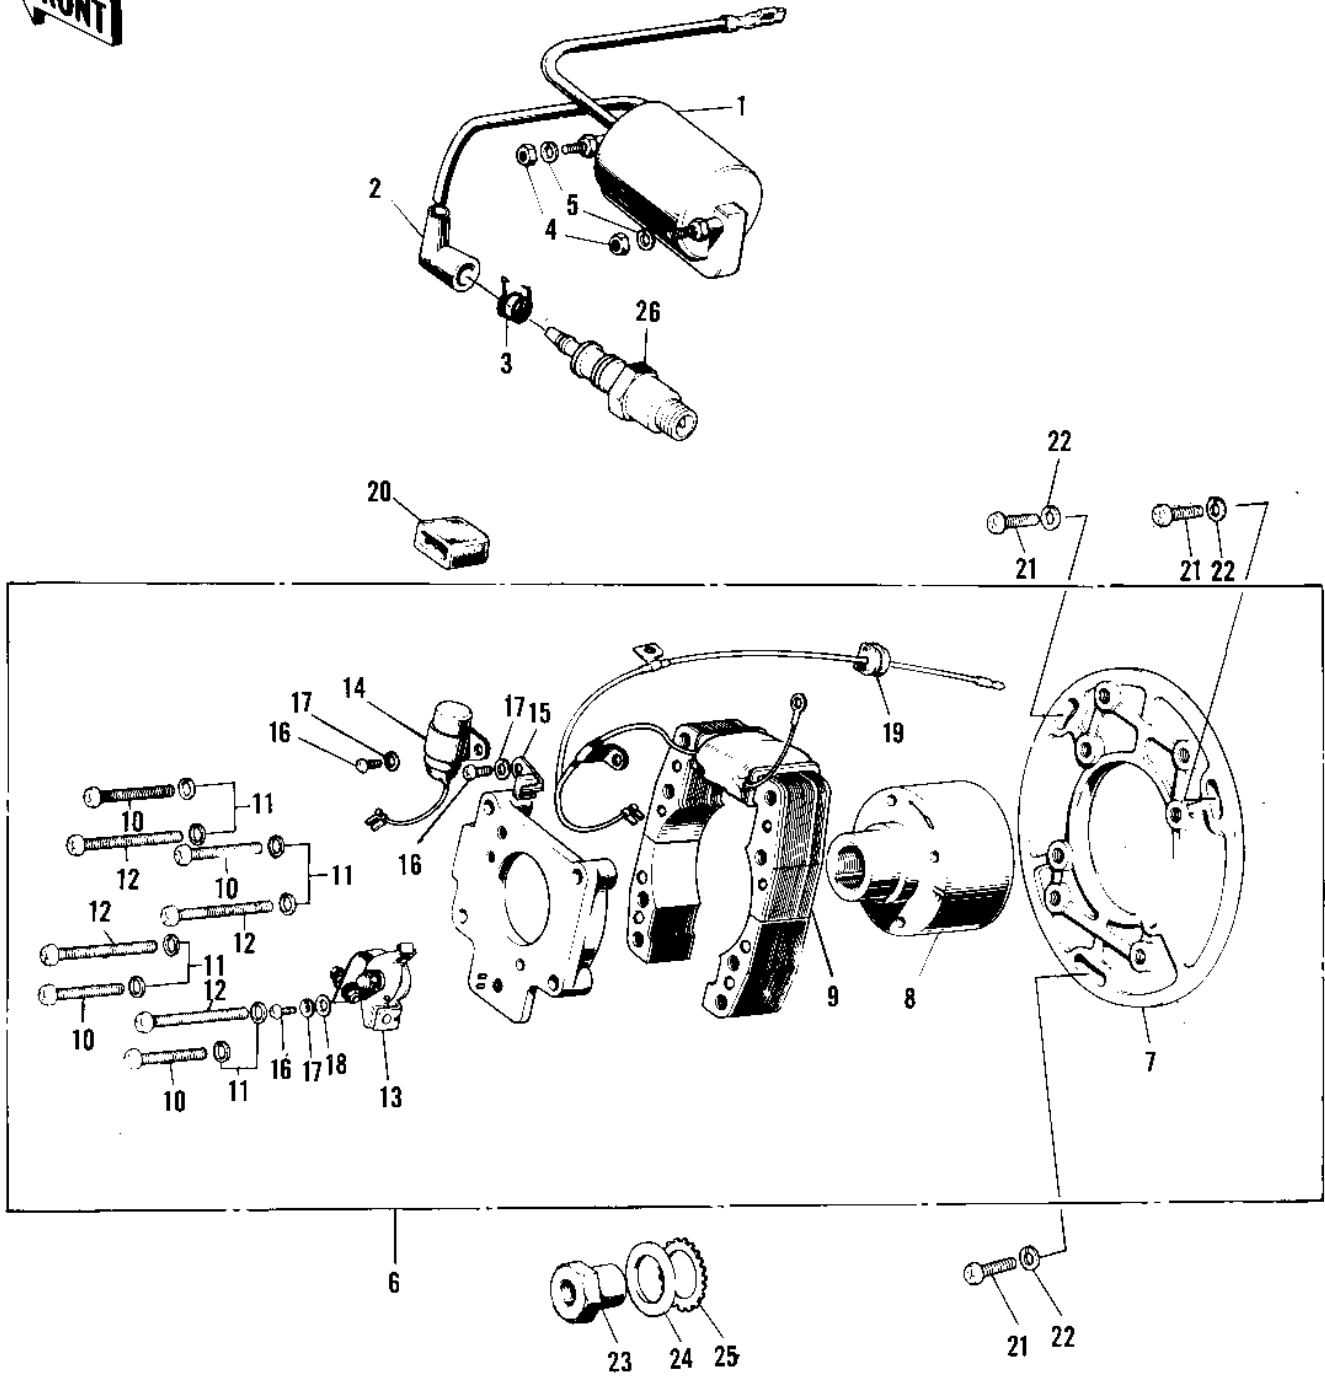

1972 PARTS DIAGRAM

IGNITION

1972 PARTS LIST

IGNITION

ITEM NAME	PART NUMBER	QUANTITY
COIL-IGNITION (Ref # 1)	21121-042	1
CAP SPARK PLUG (Ref # 2)	21130-009	1
SPRING-SPARK PLUG CAP (Ref # 3)	92101-001	1
NUT 6MM (Ref # 4)	311B0600	1
WASHER SPRING 6MM (Ref # 5)	461F0600	1
MAGNETO ASSY (Ref # 6)	21002-024	1
.BASE-MAGNETO (Ref # 7)	21048-012	1
.ROTOR (Ref # 8)	21007-019	1
.COIL-PRIMARY (Ref # 9)	21049-014	1
.SCREW-PAN-CROS (Ref # 10)	220B0535	1
.WASHER SPRING 5MM (Ref # 11)	461F0500	1
.SCREW PAN HEAD 5X55 (Ref # 12)	220B0555A	1
.BREAKER-CONTACT (Ref # 13)	21008-019	1
.CONDENSER (Ref # 14)	21013-024	1
.FELT OIL (Ref # 15)	21019-005	2
.SCREW PAN HEAD 4X8 (Ref # 16)	21085-004	1
SCREW PAN HEAD 4X8 (Ref # 16)	220B0408	1
.WASHER SPRING 4MM (Ref # 17)	461F0400	1
.WASHER PLAIN 4MM (Ref # 18)	410B0400	1
.GROMMET WIRING HARN C (Ref # 19)	21017-005	1
GROMMET (Ref # 20)	92071-048	1
SCREW PAN HEAD 5X20 (Ref # 21)	220B0520	1
WASHER PLAIN 5MM (Ref # 22)	410B0500	1
NUT, 14MM (Ref # 23)	92015-048	1
WASHER-PLAIN,18MM (Ref # 24)	92022-184	1
WASHER LOCK 18MM (Ref # 25)	463G1800	1
SPARK PLUG B9HS (Ref # 26)	B9HS	4