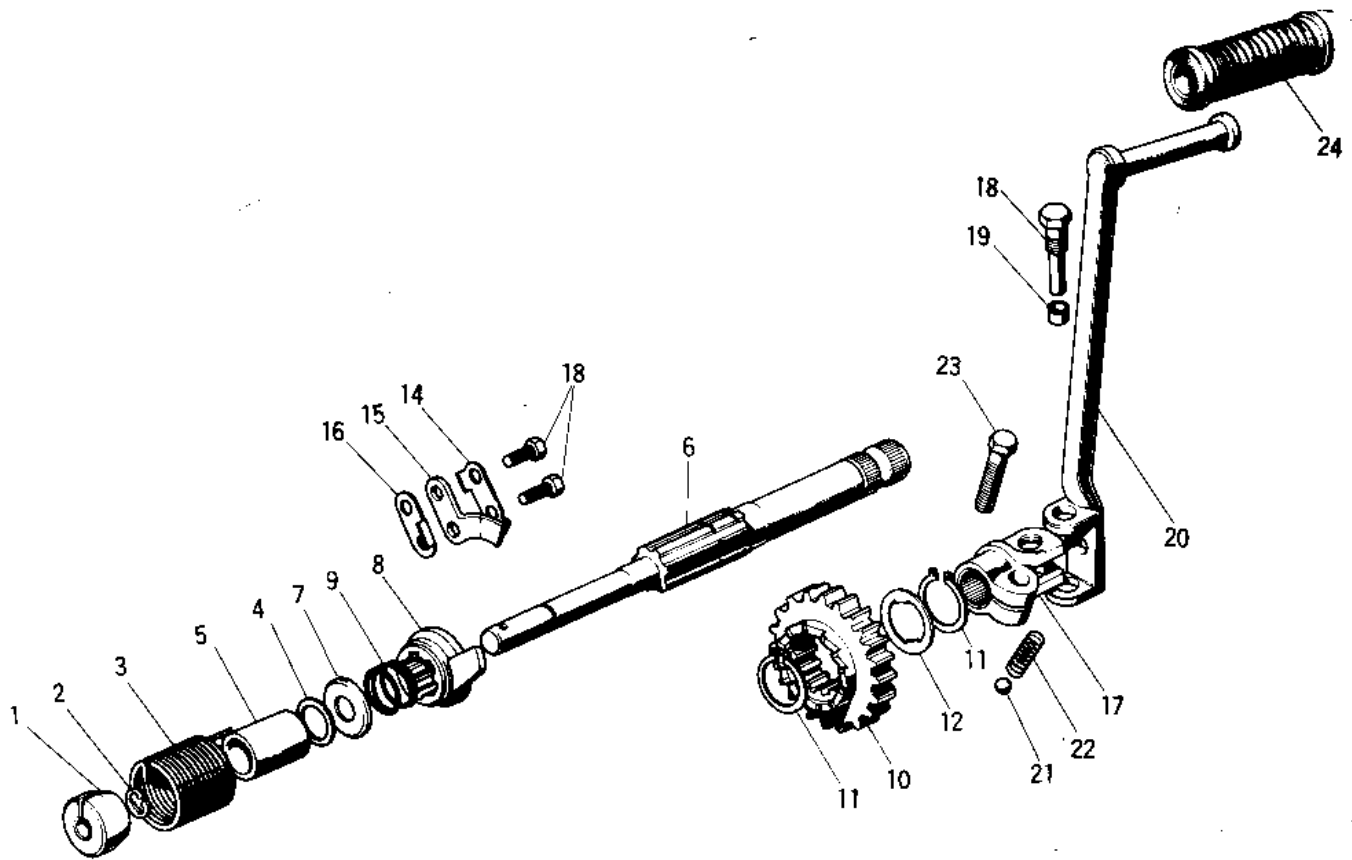

1972 PARTS DIAGRAM

KICKSTARTER MECHANISM

1972 PARTS LIST

KICKSTARTER MECHANISM

| ITEM NAME | PART NUMBER | QUANTITY |
|---------------------------------|-------------|----------|
| GUIDE KICK SPRING (Ref # 1) | 13070-001 | 1 |
| CIRCLIP 10MM (Ref # 2) | 482J0100 | 1 |
| SPRING KICKSTARTER (Ref # 3) | 92082-002 | 1 |
| SHIM-KICK SHAFT,0.3T (Ref # 4) | 92022-149 | 1 |
| SHIM-KICK SHAFT,0.5T (Ref # 4) | 92022-150 | 1 |
| SHIM-KICK SHAFT,0.7T (Ref # 4) | 92022-151 | 1 |
| COLLAR (Ref # 5) | 92027-126 | 1 |
| SHAFT-KICKSTARTER (Ref # 6) | 13066-026 | 1 |
| HOLDER-KICK GEAR (Ref # 7) | 13077-003 | 1 |
| RATCHET (Ref # 8) | 13078-004 | 1 |
| SPRING (Ref # 9) | 92081-093 | 1 |
| GEAR-KICKSTARTER (Ref # 10) | 13068-022 | 1 |
| CIRCLIP (Ref # 11) | 92033-026 | 1 |
| WASHER-LOCK (Ref # 12) | 92024-033 | 1 |
| BOLT-UPSET,6X16 (Ref # 13) | 112G0616 | 1 |
| WASHER-KICK STOPPER (Ref # 14) | 92031-006 | 1 |
| GUIDE-KICKSTARTER (Ref # 15) | 13206-006 | 1 |
| STOPPER-KICKSTARTER (Ref # 16) | 13072-010 | 1 |
| PEDAL-KICKSTARTER (Ref # 17~22) | 13058-027 | 1 |
| BOSS-KICK PEDAL (Ref # 17) | 13061-008 | 1 |
| BOLT-HEX HEAD,10MM (Ref # 18) | 92001-085 | 1 |
| COLLAR (Ref # 19) | 92027-101 | 1 |
| BALL STEEL 1/4' (Ref # 21) | 600A0800 | 1 |
| SPRING KICK PEDAL (Ref # 22) | 92081-020 | 1 |
| BOLT-HEX HEAD,10X25 (Ref # 23) | 114B1025 | 1 |
| RUBBER KICK PEDAL (Ref # 24) | 13063-004 | 1 |