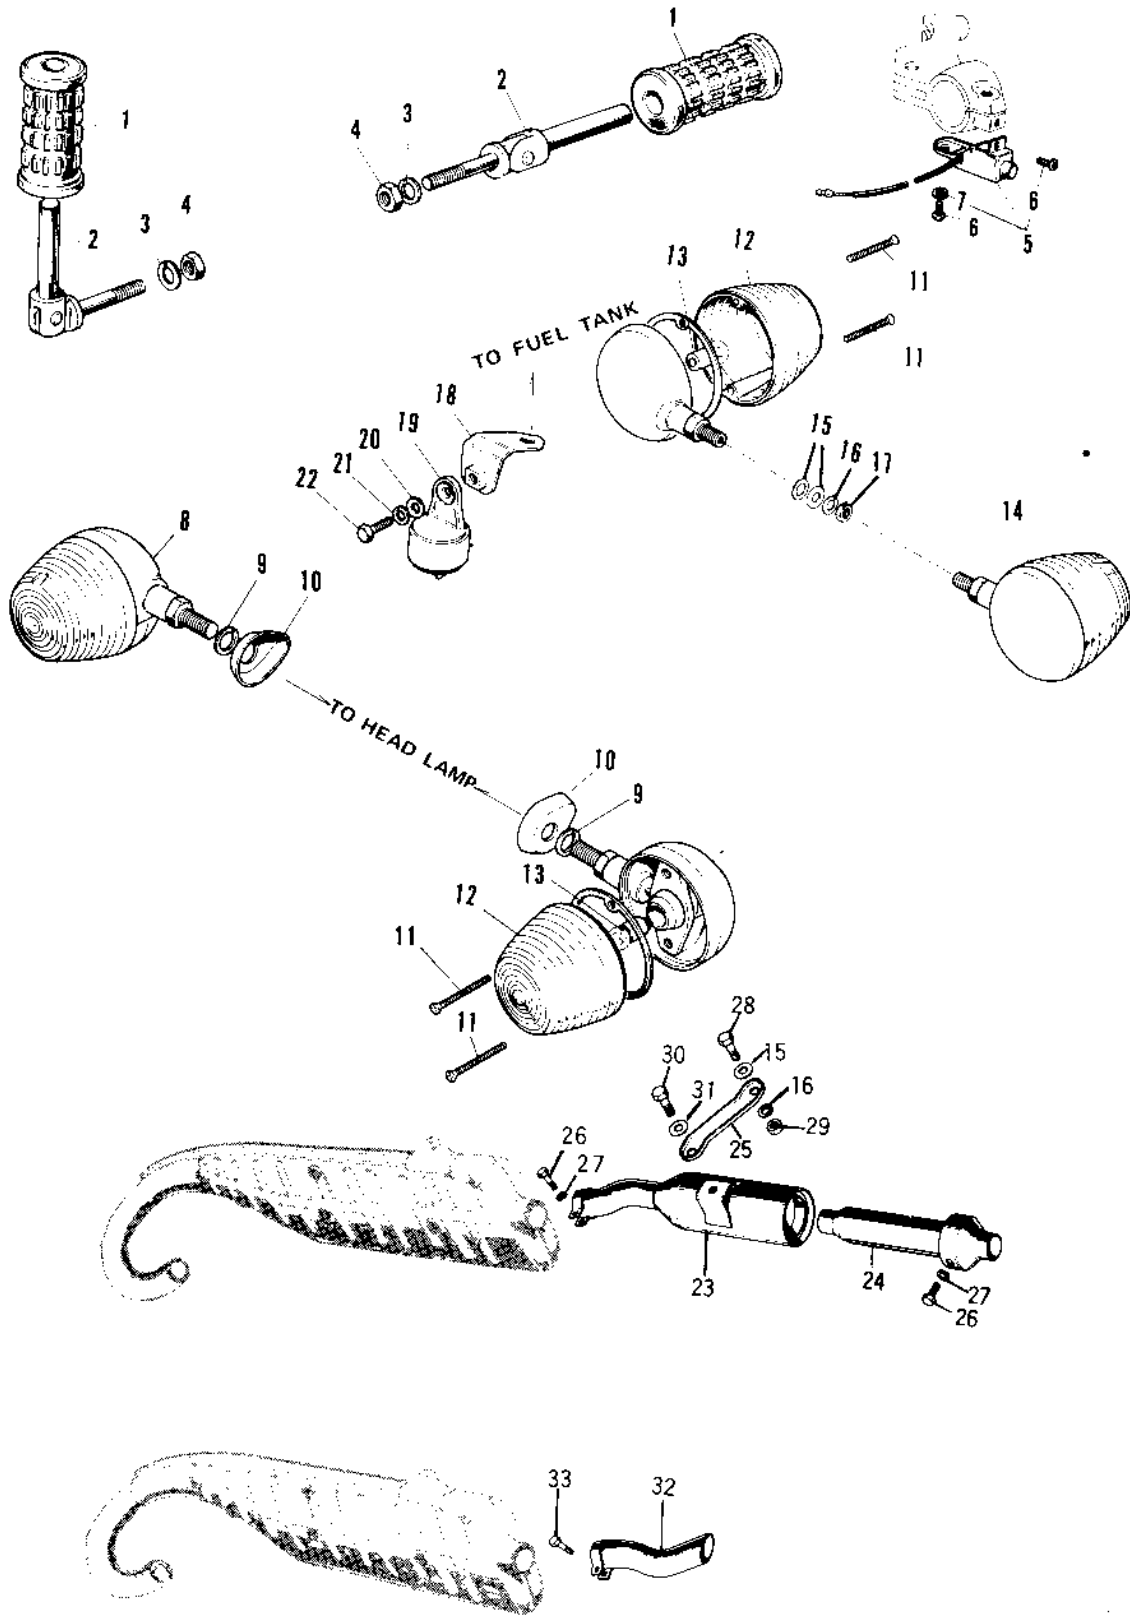

1972 PARTS DIAGRAM

OPTIONAL PARTS

1972 PARTS LIST

OPTIONAL PARTS

ITEM NAME	PART NUMBER	QUANTITY
RUBBER REAR FOOTREST (Ref # 1)	92076-008	1
FOOTREST BAR REAR (Ref # 2)	34027-013	1
WASHER SPRING 10MM (Ref # 3)	461F1000	2
NUT,10MM (Ref # 4)	314B1000	1
SWITCH ASSY-ENG STOP (Ref # 5-7)	46027-006	1
SCREW-PAN-HEAD 3X6 (Ref # 6)	220B0306	1
WASHER SPRING 3MM (Ref # 7)	461F0300	1
LAMP-FRONT TURN SIG (Ref # 8)	23040-032	1
WASHER PLAIN 10MM (Ref # 9)	411B1000	1
DAMPER RUBBER (Ref # 10)	92075-058	1
SCREW OVL CNTSNK 3X15 (Ref # 11)	222B0315A	1
LENS TURN SIGNAL LAMP (Ref # 12)	23048-011	1
BULB,6V 8W (Ref # 13)	92069-042	1
LAMP-REAR TURN SIGNAL (Ref # 14)	23043-030	1
WASHER PLAIN 10MM (Ref # 15)	410B1000	1
NUT 10MM (Ref # 17)	315B1000	1
BRACKET-TRN.SGNL.RLY (Ref # 18)	27023-001	1
RELAY-TURN SIGNAL (Ref # 19)	27002-009	1
WASHER PLAIN 6MM (Ref # 20)	410B0600	1
WASHER SPRING 6MM (Ref # 21)	461F0600	1
SCREW PAN HEAD 6X16 (Ref # 22)	220B0616	1
TAIL PIECE (Ref # 23)	18048-013	1
SPARK ARRESTER COMP (Ref # 24)	18033-044	1
BRACKET-MUFFLER (Ref # 25)	18024-016	1
BOLT,6X10 (Ref # 26)	112G0610	1
WASHER LOCK 6MM (Ref # 27)	464H0600	1
BOLT-HEX HEAD,10X35 (Ref # 28)	110B1035	1
NUT 10MM (Ref # 29)	312B1000	1
BOLT-SMALL-UPSET,8X14 (Ref # 30)	115B0814	1

1972 PARTS LIST

OPTIONAL PARTS

ITEM NAME	PART NUMBER	QUANTITY
WASHER SPRING 8MM (Ref # 31)	461F0800	1
TAIL PIECE (Ref # 32)	18048-016	1
SCREW PAN HEAD 6X20 (Ref # 33)	220B0620	1