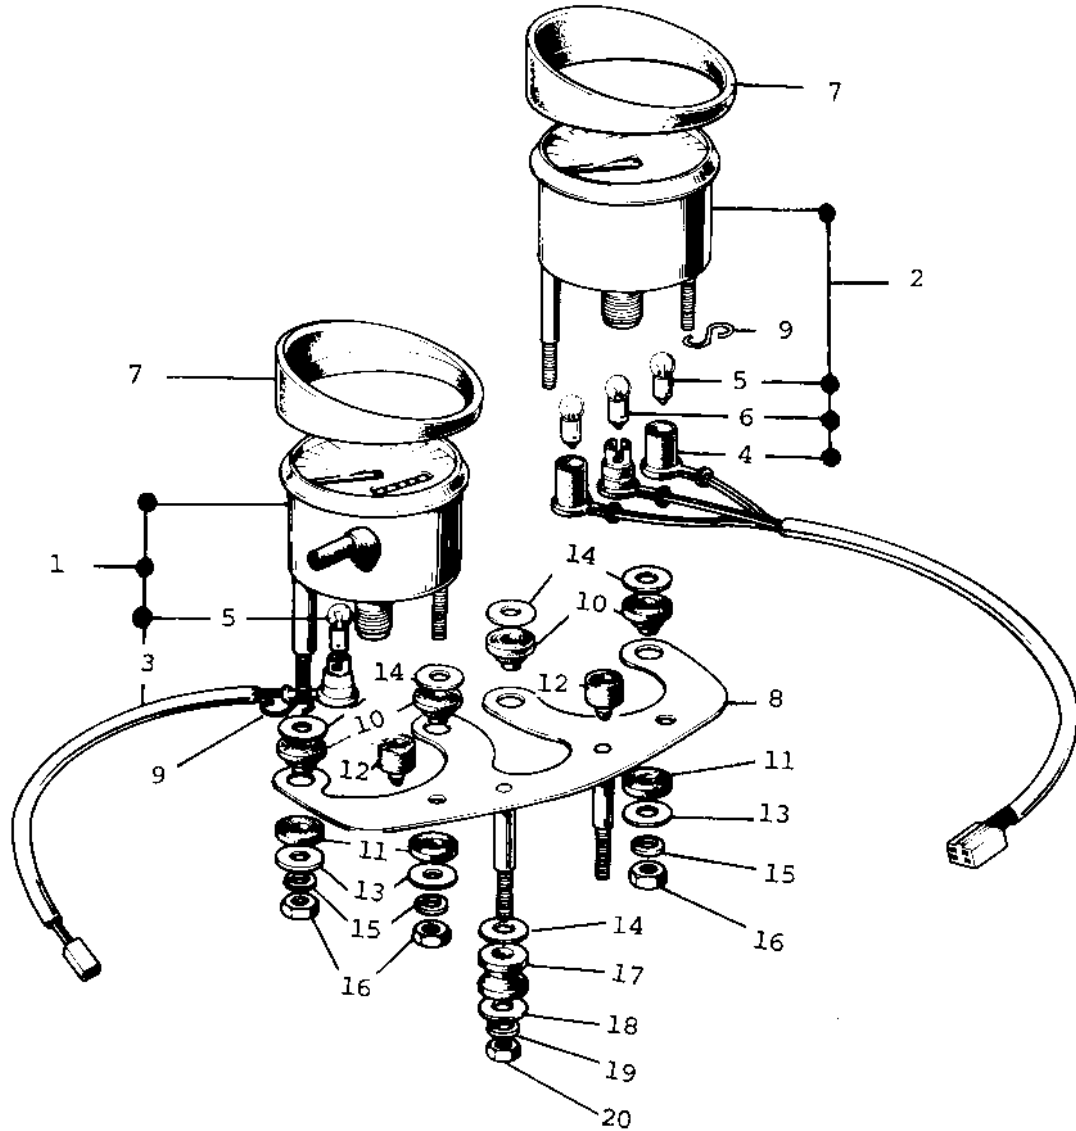

1972 PARTS DIAGRAM

METERS

1972 PARTS LIST

METERS

ITEM NAME	PART NUMBER	QUANTITY
SPEEDOMETER ASSY,MPH (Ref # 1)	25001-045	1
TACHOMETER ASSY (Ref # 2)	25015-009	1
SOCKET-SPEEDOMETER (Ref # 3)	25011-015	1
SOCKET-TACHOMETER (Ref # 4)	25011-016	1
BULB-6V 3W (Ref # 5)	92069-053	1
BULB 6V 1.5W (Ref # 6)	92069-024	1
COVER-SPEEDOMETER (Ref # 7)	25012-003	1
BRACKET SPEEDOMETER (Ref # 8)	25008-009	1
CLAMP CABLE (Ref # 9)	25022-002	1
DAMPER RUBBER (Ref # 10)	92075-065	1
DAMPER RUBBER (Ref # 11)	92075-066	1
DAMPER RUBB SPEEDMETR (Ref # 12)	92075-035	1
WASHER PL 5.5X20X1.2 (Ref # 13)	92022-104	1
WASHER PLAIN 8MM (Ref # 14)	411B0800	1
WASHER SPRING 5MM (Ref # 15)	461F0500	1
NUT,5MM (Ref # 16)	311B0500	1
DAMPER RUBB SPEEDMETR (Ref # 17)	92075-024	1
WASHER 6.5X20X1.6T (Ref # 18)	92022-125	1
WASHER SPRING 6MM (Ref # 19)	461F0600	1
NUT 6MM (Ref # 20)	311B0600	1