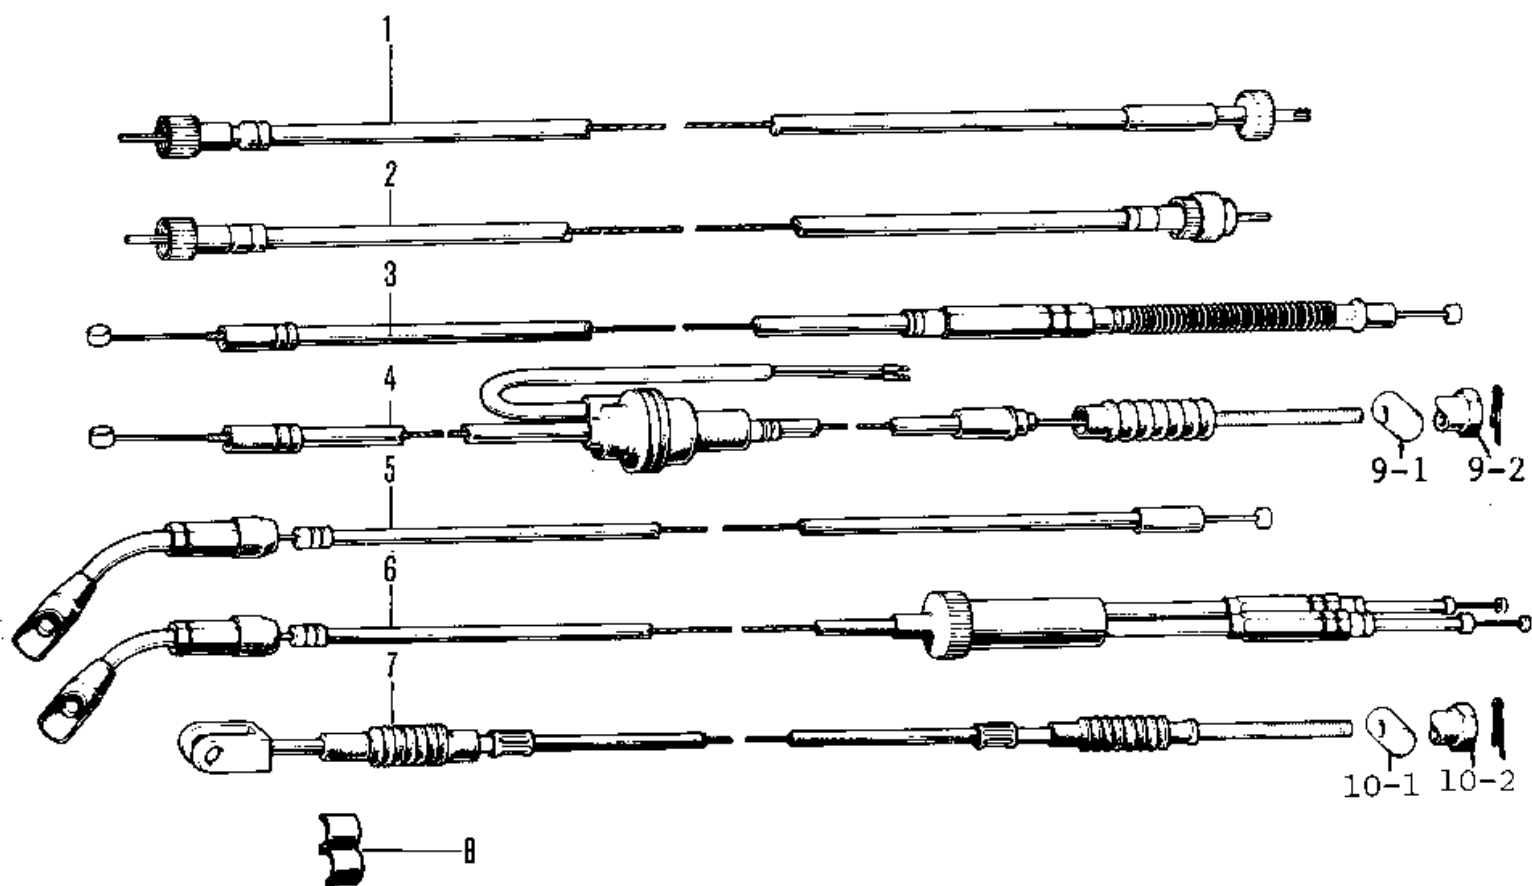

## 1972 PARTS DIAGRAM

CABLES ('71-'72 F8/F8-A)

## 1972 PARTS LIST

CABLES ('71-'72 F8/F8-A)

ITEM NAME	PART NUMBER	QUANTITY
CABLE,SPEEDOMETER (Ref # 1)	54001-030	1
CABLE-TACHOMETER (Ref # 2)	54018-013	1
CABLE-CLUTCH (Ref # 3)	54011-036	1
CABLE-FRONT BRAKE (Ref # 4)	54005-050	1
CABLE-STARTER (Ref # 5)	54017-041	1
CABLE-REAR BRAKE (Ref # 7)	54022-016	1
CLAMP-CABLE (Ref # 8)	92037-069	1
JOINT-BRAKE ROD (Ref # 9-1)	92043-082	1
NUT-BRAKE ROD ADJUST (Ref # 9-2)	92015-052	1
PIN BRAKE ROD (Ref # 10-1)	92043-053	1
NUT-BRAKE CABLE ADJUST (Ref # 10-2)	92015-041	1