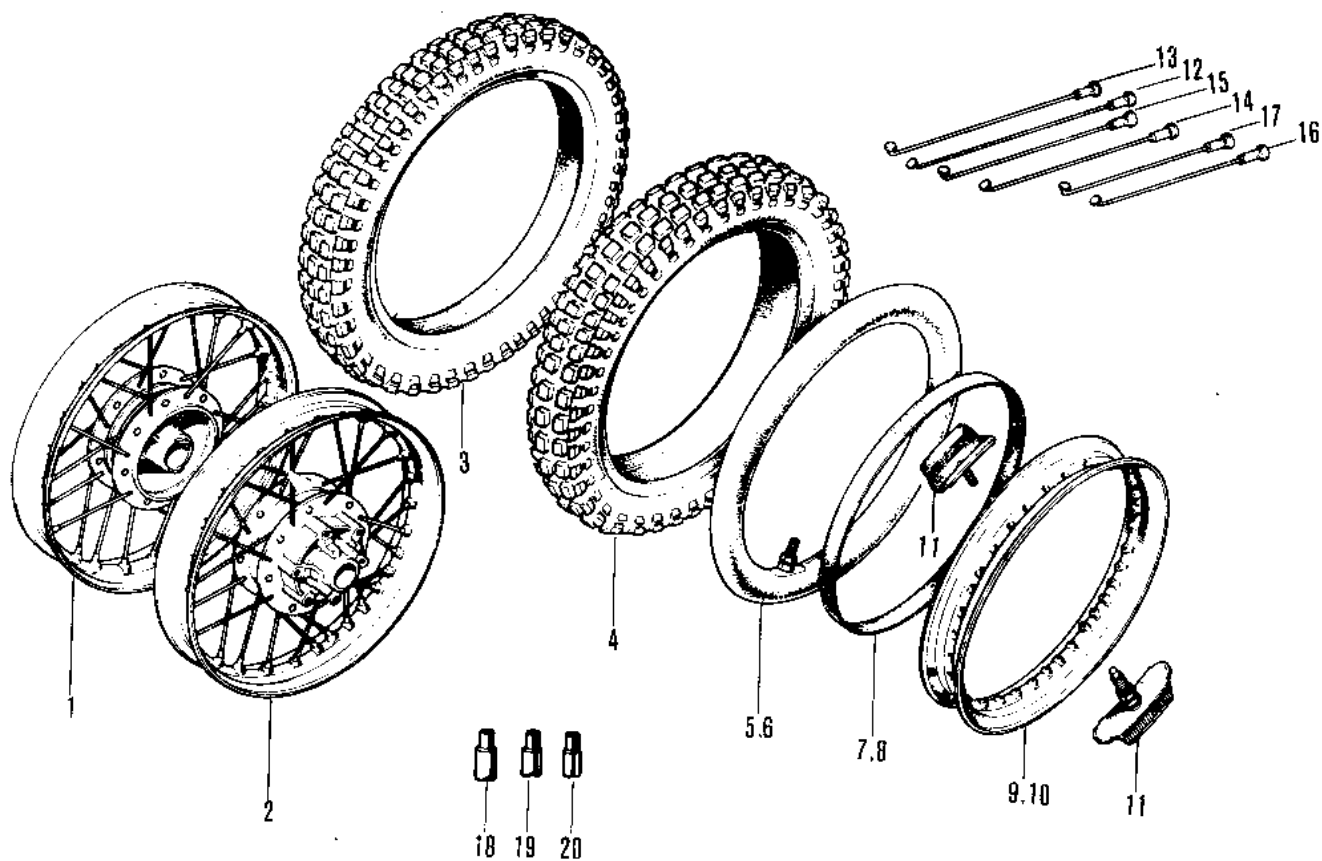

## 1972 PARTS DIAGRAM

WHEELS/TIRES ('71-'72 F8/F8-A)

## 1972 PARTS LIST

WHEELS/TIRES ('71-'72 F8/F8-A)

ITEM NAME	PART NUMBER	QUANTITY
WHEEL ASSY-FRONT (Ref # 1)	41074-026	1
WHEEL ASSY-REAR (Ref # 2)	42048-015	1
TIRE 3.25-19 Y620 (Ref # 3)	41019-001	1
UNAVAILABLE IN PRICE BOOK (Ref # 4)	41019-002	1
*** N.L.A. *** (Canada) (Ref # 5)	41022-030	1
TUBE 350/375/410-18 (Ref # 6)	41022-031	1
BAND RIM (Ref # 7)	41023-015	1
BAND,RIM,4.00/5.10-18 (Ref # 8)	41023-1006	1
RIM 1.85BX19W (Ref # 9)	41025-031	1
RIM,1.85BX18W (Ref # 10)	41025-045	1
PROTECTOR-BEAD 1.85B (Ref # 11)	41024-007	1
SPOKE-ASY,FR INNER (Ref # 12)	41027-050	2
SPOKE-ASY,FR OUTER (Ref # 13)	41028-049	1
SPOKE-ASY,INNER (Ref # *14)	41027-036	2
SPOKE-ASY,OUTER (Ref # *15)	41028-035	2
SPOKE-ASY,INNER (Ref # *16)	41027-037	2
SPOKE ASSY-OUTER (Ref # *17)	41028-027	1
SPOKE-ASY,OUTER (Ref # *17)	41028-036	1
WEIGHT,BALANCE,30G (Ref # 18)	41075-1009	1
WEIGHT,BALANCE,20G (Ref # 19)	41075-1008	1
WEIGHT,BALANCE,10G (Ref # 20)	41075-1007	1