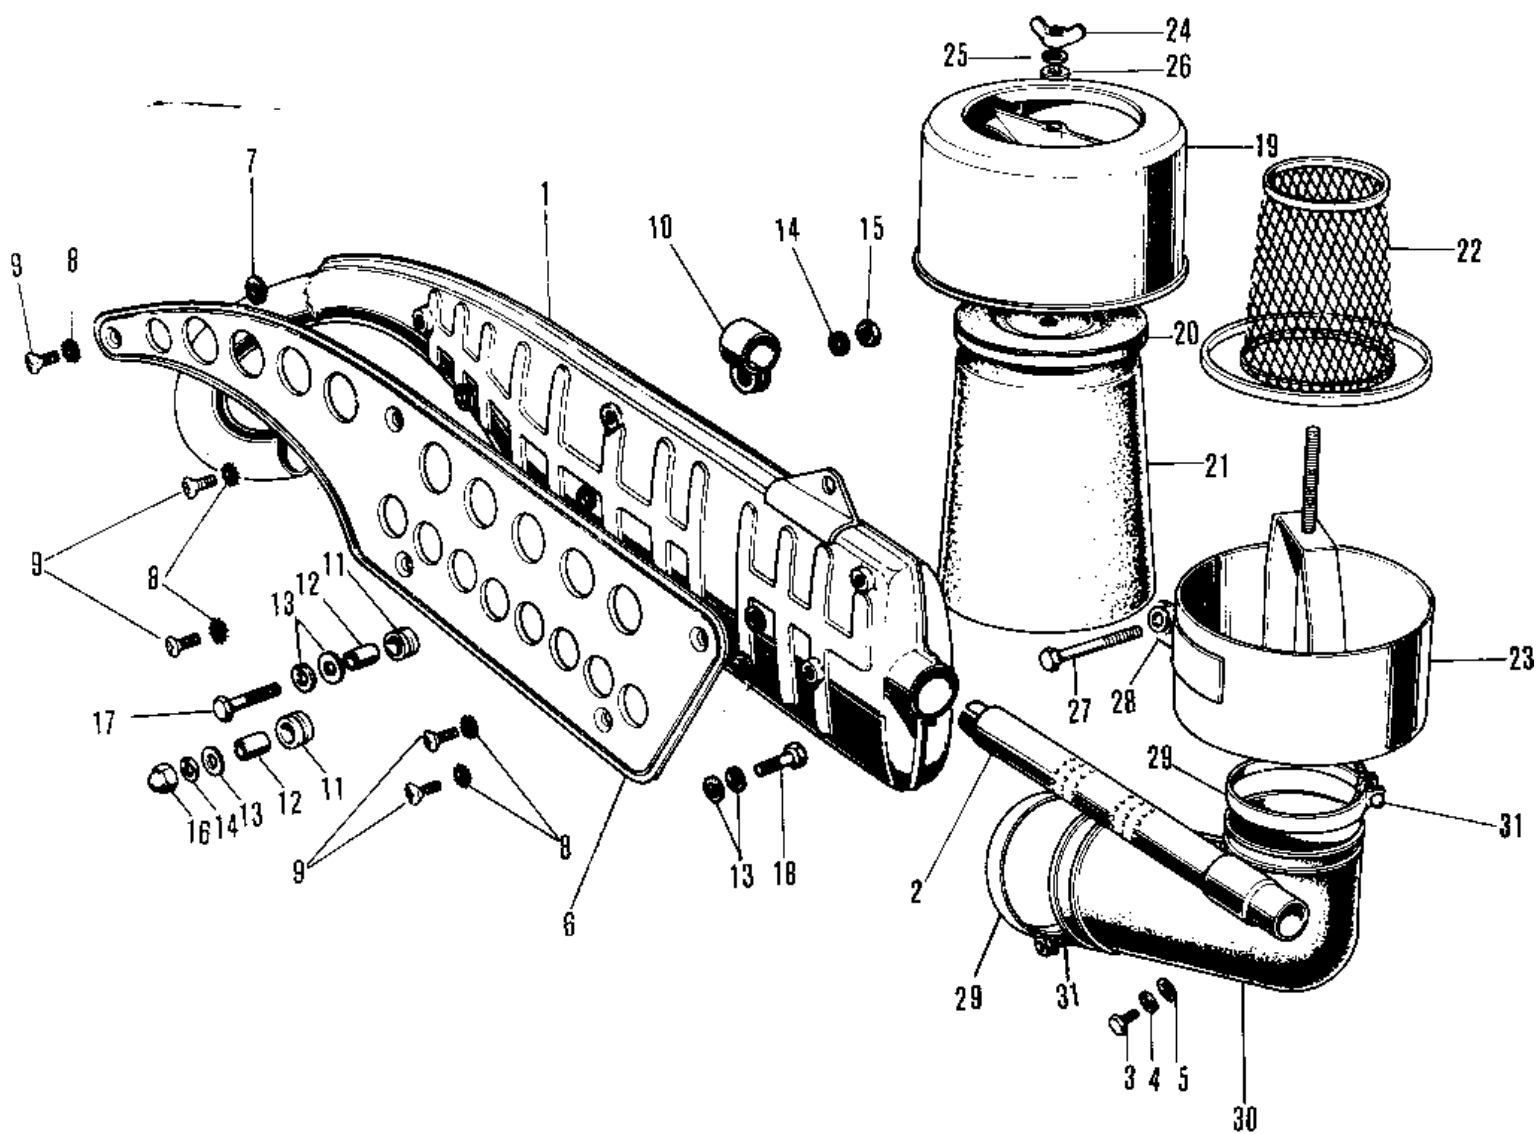

1972 PARTS DIAGRAM

AIR CLEANER/MUFFLER ('71-'72 F8/F8-A)

1972 PARTS LIST

AIR CLEANER/MUFFLER ('71-'72 F8/F8-A)

ITEM NAME	PART NUMBER	QUANTITY
MUFFLER ASSY,F.BLACK (Ref # 1~5)	18001-107-21	1
BAFFLE TUBE (Ref # 2)	18033-040	1
BOLT,6X10 (Ref # 3)	112G0610	1
WASHER SPRING 6MM (Ref # 4)	461F0600	3
WASHER PLAIN 6MM (Ref # 5)	411B0600	2
COVER-MUFFLER,BLACK (Ref # 6)	18064-003-21	1
INSULATOR HEAT (Ref # 7)	18065-002	1
WASHER LOCK 6MM (Ref # 8)	463H0600	1
SCREW PAN HEAD 6X10 (Ref # 9)	220E0610	1
BRACKET,UPPER MUFFLER (Ref # 10)	32069-039	1
DAMPER RUBBER-MUFFLER (Ref # 11)	18063-005	1
COLLAR (Ref # 12)	92027-102	1
WASHER,8X26X2.3 (Ref # 13)	92022-1564	1
WASHER SPRING 8MM (Ref # 14)	461F0800	1
NUT 8MM (Ref # 15)	312B0800	1
NUT FUEL TANK FRONT (Ref # 16)	92020-007	1
BOLT,FLANGED,8X35 (Ref # 17)	92001-1577	1
BOLT HEX HEAD 8X28 (Ref # 18)	114G0828	1
AIR CLEANER ASSY (Ref # 19~26)	11010-042	1
CAP-AIR CLEANER (Ref # 19)	11012-016	1
ELEMENT,AIR CLNR, TOP (Ref # 20)	11013-024	1
ELEMENT,AIR CLNR,MAIN (Ref # 21)	11013-023	1
WIRE NET-AIR CLEANER (Ref # 22)	11014-003	1
BODY-AIR CLEANER (Ref # 23)	11011-011	1
NUT-WING,6MM (Ref # 24)	92015-030	1
BOLT,EXCLUSIVE (Ref # 27)	92001-1456	1
CLAMP,AIR CLEANER (Ref # 29)	92037-129	1
CONNECTOR (Ref # 30)	11026-002	1
SCREW PAN HEAD 6X30 (Ref # 31)	220B0630	1