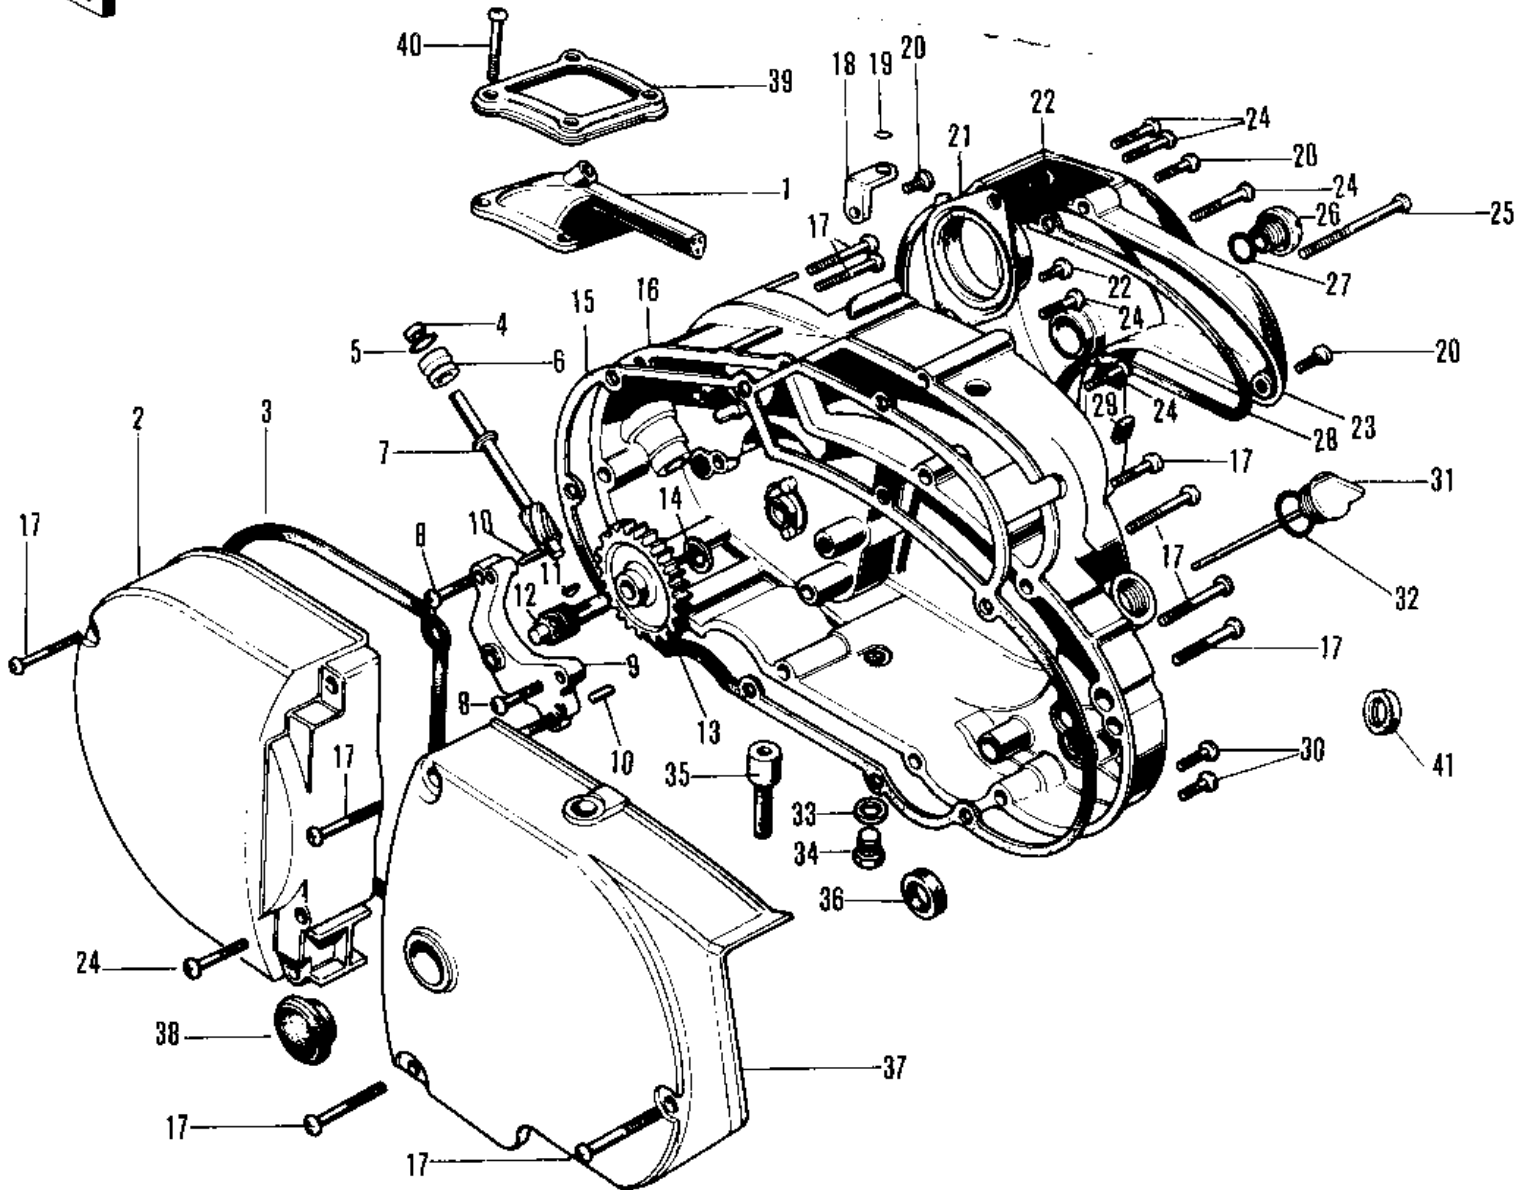

1972 PARTS DIAGRAM

ENGINE COVERS ('71-'72 F8/F8-A)

1972 PARTS LIST

ENGINE COVERS ('71-'72 F8/F8-A)

ITEM NAME	PART NUMBER	QUANTITY
CAP,CARBURETOR (Ref # 1)	14038-034	1
COVER,L.H ENGINE,BUFF (Ref # 2)	14031-038-80	1
GASKET-L.H ENG COVER (Ref # 3)	14045-008	1
OIL SEAL (Ref # 4)	92054-004	1
"O" RING (Ref # 5)	92055-025	1
BUSH (Ref # 6)	92028-075	1
GEAR-TACHOMETER (Ref # 7)	13223-004	1
SCREW PAN HEAD 6X25 (Ref # 8)	220B0625	1
HOLDER-TACHOMETER GR (Ref # 9)	14018-004	1
PIN DOWEL 5X12 (Ref # 10)	610A0512	1
WOODRUFF KEY (Ref # 11)	510A3100	1
PINION-TACHOMETER (Ref # 12)	13224-006	1
GEAR-OIL PUMP (Ref # 13)	16085-014	1
WASHER THRUST (Ref # 14)	92026-025	1
GASKET-R.H-ENG.CVR (Ref # 15)	14046-020	1
COVER-R.H ENGINE (Ref # 16)	14032-065	1
SCREW PAN HEAD 6X55 (Ref # 17)	220B0655	1
HOLDER-OIL PUMP CABLE (Ref # 18)	14044-005	1
CIRCLIP (Ref # 19)	92036-017	1
SCREW PAN HEAD 6X20 (Ref # 20)	220B0620	1
HOLDER-CARBURETOR (Ref # 21)	16065-005	1
SCREW PAN HEAD 6X12 (Ref # 22)	220B0612	1
COVER-CARBURETOR (Ref # 23)	14030-027	1
SCREW PAN HEAD 6X35 (Ref # 24)	220B0635	1
SCREW PAN HEAD 6X70 (Ref # 25)	220B0670	1
PLUG-CARBURETOR COVER (Ref # 26)	92067-006	1
"O" RING,20MM (Ref # 27)	670B2020	2
GASKET-CARBURETOR COV (Ref # 28)	14048-002	1
STOPPER-CARBURETOR (Ref # 29)	14064-001	1

1972 PARTS LIST

ENGINE COVERS ('71-'72 F8/F8-A)

ITEM NAME	PART NUMBER	QUANTITY
SCREW PAN HEAD 6X30 (Ref # 30)	220B0630	1
PLUG-OIL FILLER (Ref # 31)	16115-017	1
GASKET CHECK VALVE (Ref # 33)	92065-058	1
PLUG OIL DRAIN (Ref # 34)	92067-001	1
PIPE FUEL OVERFLOW (Ref # 35)	16116-001	1
OIL SEAL SB20285 (Ref # 36)	92049-012	1
COVER,CHAIN-CASE (Ref # 37)	14026-005-E8	1
CAP-CLUTCH HOLE (Ref # 38)	14040-003	1
HOLDER-CARBURETOR CAP (Ref # 39)	14065-001	1
SCREW PAN HEAD 5X12 (Ref # 40)	220B0512	1
OIL SEAL SB 12205 (Ref # 41)	92049-004	1