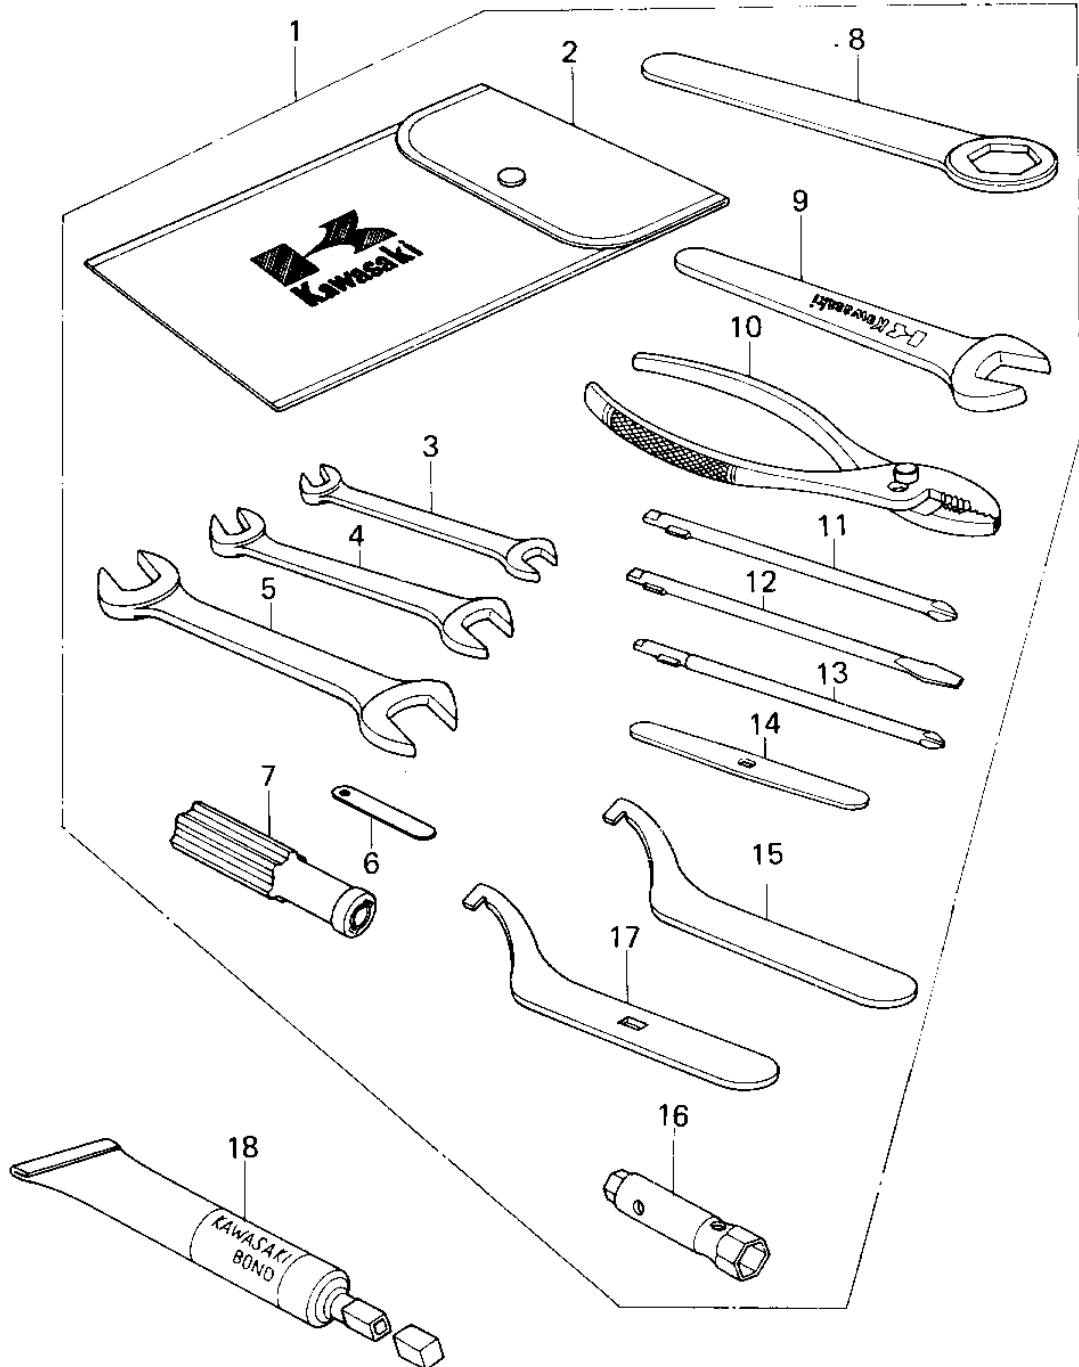

1978 KZ200 PARTS DIAGRAM

OWNER TOOLS

1978 KZ200 PARTS LIST

OWNER TOOLS

ITEM NAME	PART NUMBER	QUANTITY
*** N.L.A.*** (Canada) (Ref # 1)	56007-063	1
TOOL KIT (Ref # 1)	56007-1013	1
BAG,TOOL (Ref # 2)	56008-009	1
WRENCH,OPEN,8X10 (Ref # 3)	92126-001	1
WRENCH,OPEN END,12X13 (Ref # 4)	92126-002	1
TOOL-WRENCH,OPEN END, (Ref # 5)	92110-1153	1
GAUGE,THICKENSS (Ref # 6)	92128-001	1
92106-1001 (Canada) (Ref # 7)	92106-004	1
92110-1024 (Canada) (Ref # 8)	92110-1002	1
WRENCH,OPEN END,19M/M (Ref # 9)	92110-1004	1
PLIERS,160MM (Ref # 10)	92112-003	1
TOOL-DRIVER (Ref # 11)	92107-1052	1
92107-1052 (Canada) (Ref # 12)	92107-007	1
92107-1002 (Canada) (Ref # 13)	92107-008	1
LEVER,SCREW DRIVER (Ref # 14)	92111-006	1
92110-1035 (Canada) (Ref # 15)	92110-1006	1
WRENCH,BOX,17X21 (Ref # 16)	92110-012	1
WRENCH,HOOK (Ref # 17)	92110-1014	1
LIQUID GASKET (Ref # 18)	92104-002	1