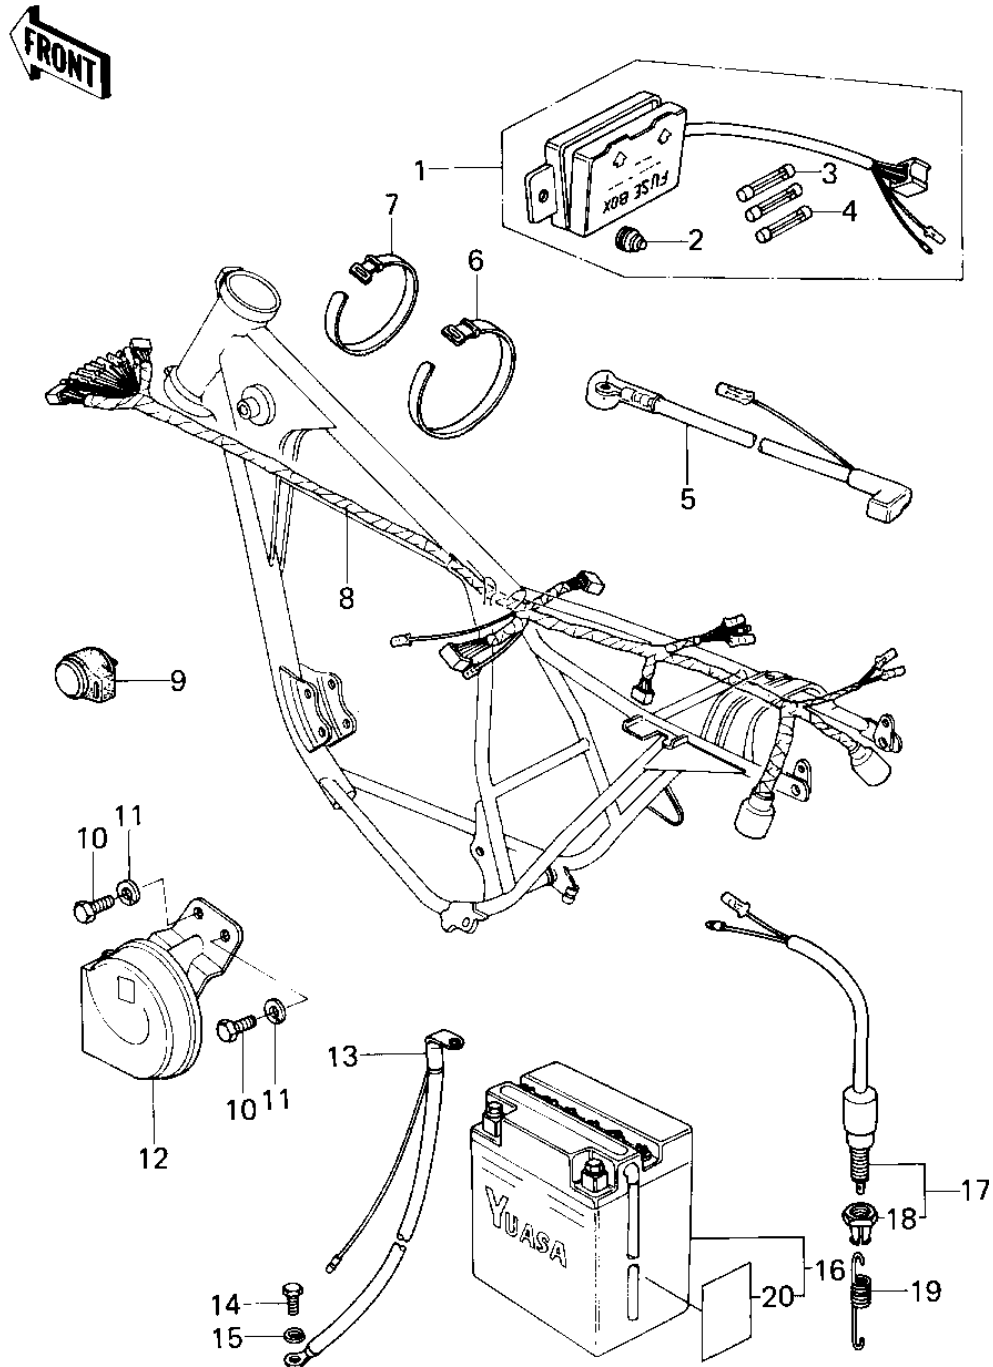

1978 KZ200 PARTS DIAGRAM

CHASSIS ELECTRICAL EQUIPMENT

1978 KZ200 PARTS LIST

CHASSIS ELECTRICAL EQUIPMENT

ITEM NAME	PART NUMBER	QUANTITY
FUSE ASSY (Ref # 1)	26004-035	1
DAMPER RUBBER,FUSE (Ref # 2)	92075-279	1
FUSE-20A (Ref # 3)	26006-005	1
FUSE 10A (Ref # 4)	26006-003	1
WIRE,MAGNETIC SWITCH (Ref # 5)	26010-051	1
BAND,WIRING HARNESS (Ref # 6)	92072-056	1
BAND,SHORT (Ref # 7)	92072-030	1
WIRING HARNESS,MAIN (Ref # 8)	26001-1158	1
RELAY-TURN SIGNAL (Ref # 9)	27002-011	1
BOLT-UPSET,6X12 (Ref # 10)	112G0612	2
WASHER SPRING 6MM (Ref # 11)	461F0600	2
HORN ASSY (Ref # 12)	27003-078	1
WIRE,BATTERY GROUND (Ref # 13)	26010-052	1
YUA BAT 12N10-3B (Ref # 16)	26012-050	1
SWITCH,BRAKE LIGHT (Ref # 17)	27010-025	1
NUT,BRAKE LAMP SWITCH (Ref # 18)	27037-001	1
SPRING,BRAKE LAMP SN (Ref # 19)	27011-017	1
LABEL-WARNING,BATTERY (Ref # 20)	56040-1036	1