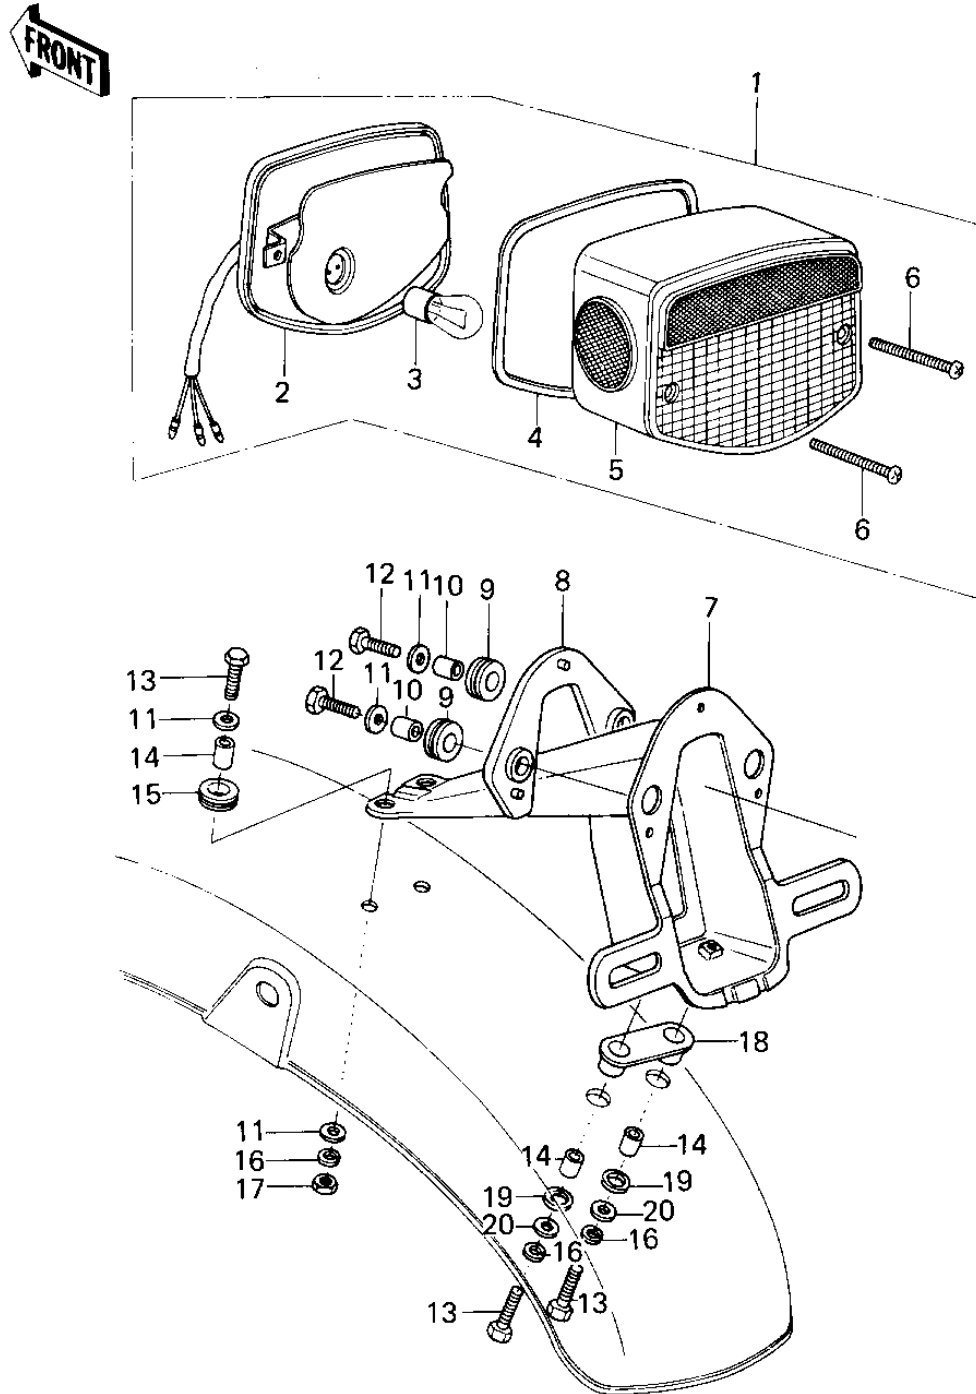

1978 KZ200 PARTS DIAGRAM

TAILLIGHT

1978 KZ200 PARTS LIST

TAILLIGHT

ITEM NAME	PART NUMBER	QUANTITY
TAIL LAMP UNIT (Ref # 1)	23025-064	1
CASE, TAIL LIGHT (Ref # 2)	23027-041	1
BULB, 12V 32/3CP (Ref # 3)	92069-059	1
GASKET, TAIL LENS (Ref # 4)	23028-021	1
LENS, TAIL LAMP (Ref # 5)	23026-034	1
SCREW-PAN-CROS (Ref # 6)	220R0460	1
BRACKET, LICENSE PLATE (Ref # 7)	23036-055	1
DAMPER RUBBER (Ref # 8)	23066-023	1
DAMPER RUBBER (Ref # 9)	23066-020	1
COLLAR, 6.8X10X8.5 (Ref # 10)	92027-129	1
WASHER 6.5X20X1.6T (Ref # 11)	92022-125	1
BOLT-UPSET (Ref # 12)	112G0618	1
BOLT-UPSET (Ref # 13)	112G0625	1
COLLAR (Ref # 14)	92027-241	1
DAMPER RUBBER, RR FENR (Ref # 15)	92075-209	1
WASHER SPRING 6MM (Ref # 16)	461F0600	1
NUT 6MM (Ref # 17)	311B0600	1
DAMPER RUBBER, FENDER (Ref # 18)	92075-273	1
DAMPER RUBBER, RR FEND (Ref # 19)	92075-121	1
WASHER 6.5X22X1.6T (Ref # 20)	92022-237	1