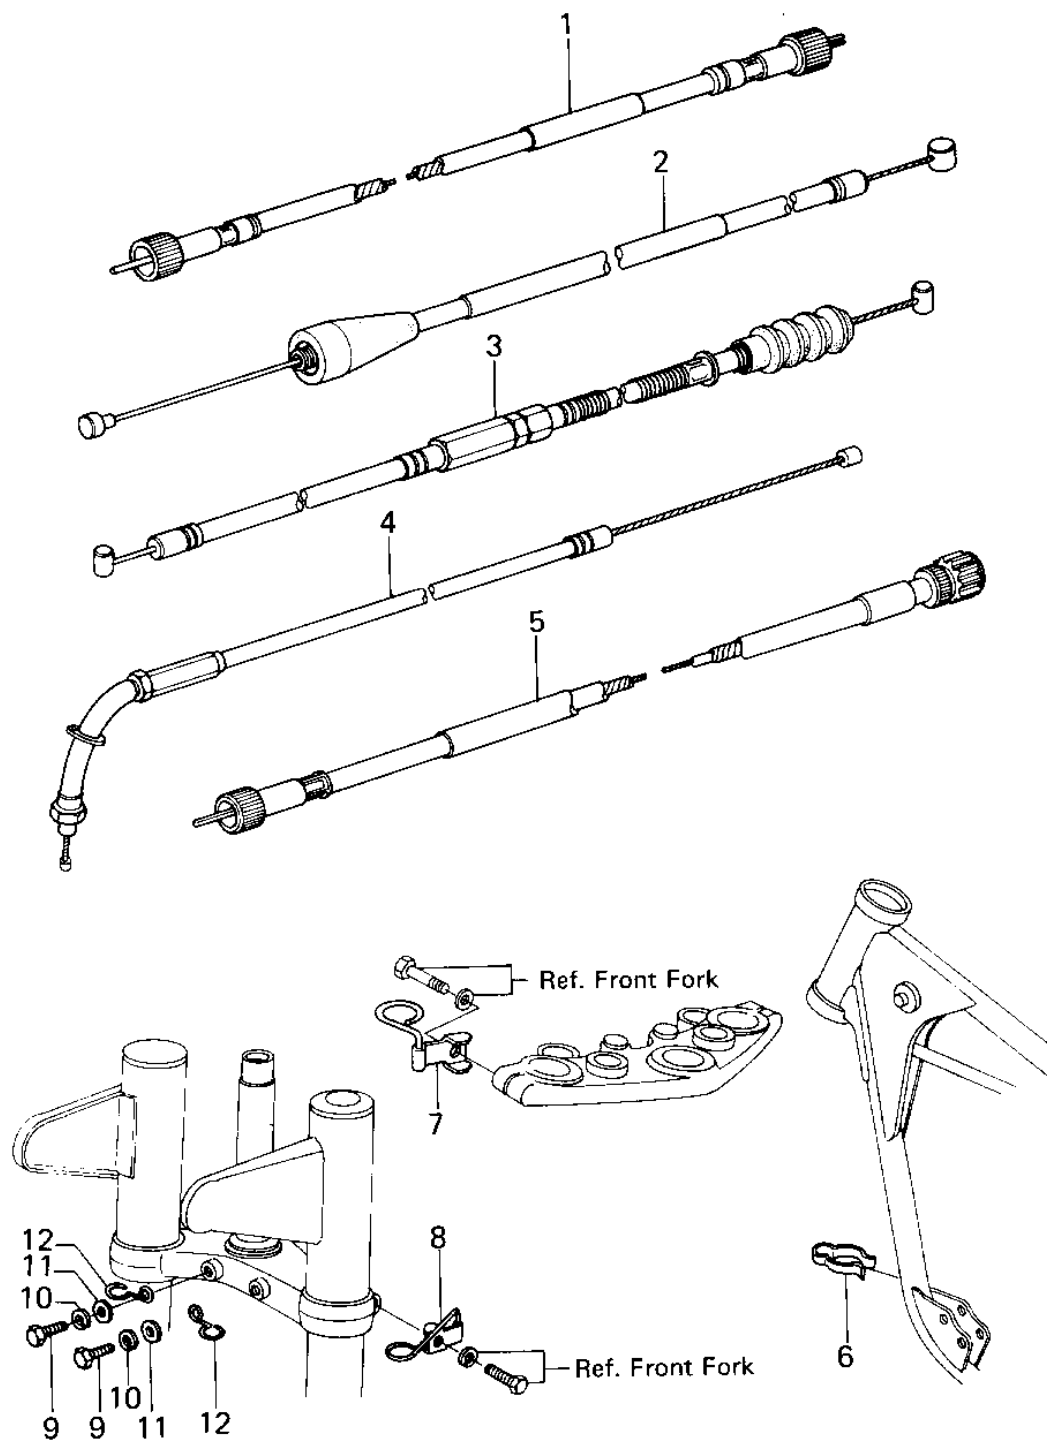

1978 KZ200 PARTS DIAGRAM

CABLES

1978 KZ200 PARTS LIST

CABLES

ITEM NAME	PART NUMBER	QUANTITY
CABLE,SPEEDOMETER (Ref # 1)	54001-058	1
CABLE,FRONT BRAKE (Ref # 2)	54005-089	1
CABLE,CLUTCH (Ref # 3)	54011-090	1
CABLE,THROTTLE (Ref # 4)	54012-144	1
CABLE,TACHOMETER (Ref # 5)	54018-024	1
CLAMP,CABLE (Ref # 6)	92037-093	1
CLAMP,CABLE (Ref # 7)	92037-205	1
CLAMP,CABLE (Ref # 8)	92037-206	1
BOLT-UPSET,6X12 (Ref # 9)	112G0612	1
WASHER SPRING 6MM (Ref # 10)	461F0600	1
WASHER PLAIN 6MM (Ref # 11)	411B0600	1
CLAMP,CABLE (Ref # 12)	92037-092	1